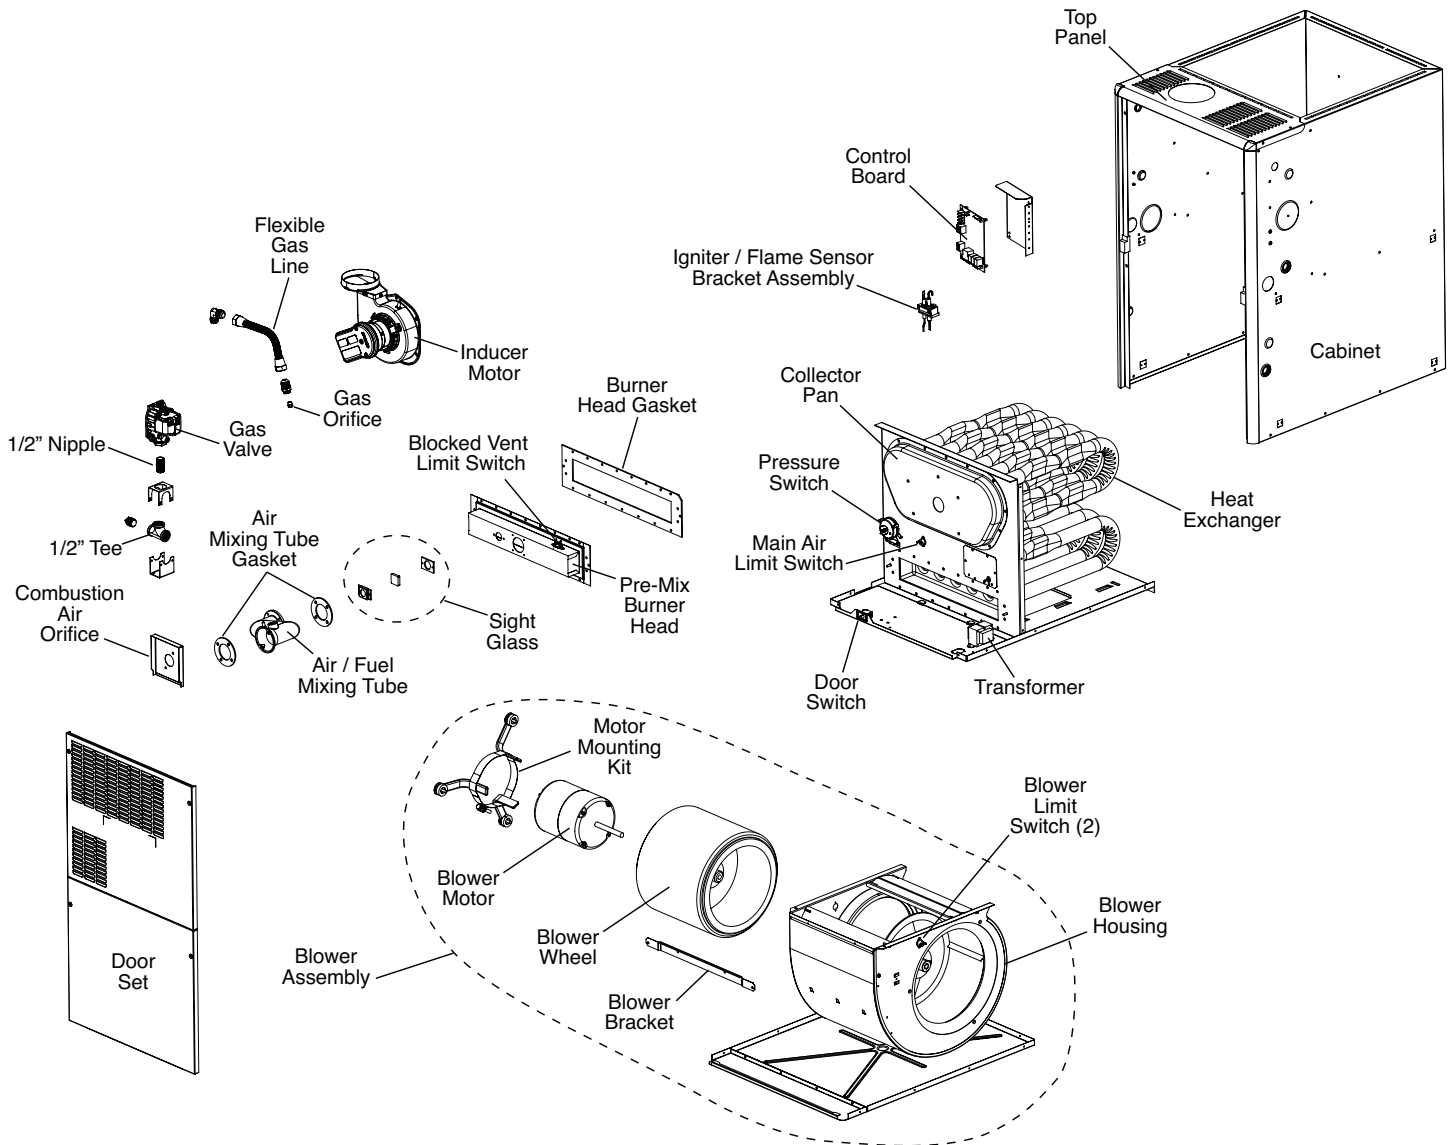

**REPLACEMENT PARTS LIST**

**VG8SA ULTRA-LOW NOX SERIES,  
 SINGLE STAGE, NON-CONDENSING GAS FURNACE**

**80% AFUE**

**80+ AFUE****VG8SA UPFLOW / HORIZONTAL - REPLACEMENT PARTS LIST**

DESCRIPTION	VG8SA-055U-T23AP	VG8SA-070U-T24BP	VG8SA-100U-T35CP
Blocked Vent Limit Switch	1039638R	1039637R	1039636R
Blower Housing	102401405R	N/A	N/A
Blower Housing & Wheel	N/A	1027025R	1027026R
Blower Limit	626611R	626611R	626611R
Blower Motor	1021614R	1021615R	1021617R
Blower Wheel	667256R	667374R	667280R
Burner Head Gasket	1018765R	1018766R	1018764R
Collector Pan (with Gasket)	1028587	1028588	1028589
Combustion Air Orifice	101874006R	101874001R	101874004R
Control Board	1039191R	1039191R	1039191R
Door Set	1039562V	1039563V	1039564V
Door Switch	632693R	632693R	632693R
Flexible Gas Line (Stainless Steel)	1025318R	1025318R	1025318R
Fuse	632261R	632261R	632261R
Gas/Air Venturi	1018739R	1018739R	1018739R
Gas/Air Venturi Gasket Only (Qty: 2)	1028586	1028586	1028586
Gas Orifice (Natural Gas)	1025320R	661026R	661016R
Gas Valve	624775R	624775R	624775R
Heat Exchanger	102160701R	102160702R	102160704R
High Temp Hose (Not Shown)	263967R	263967R	263967R
Ignitor & Flame Sensor Assembly (Includes bracket and gasket)	1021611R	1021611R	1021611R
Ignitor/Flame Sensor Gasket Only (Not Shown, Qty: 20)	1028600	1028600	1028600
Inducer Gasket Only (Not Shown)	689988R	689988R	689988R
Inducer Motor (with Gasket)	1039559	1039560	1039561
Main Air Limit Switch	1018470R	1018470R	626616R
Motor Mount Kit	904951	904951	904907
Pre-Mix Burner Head Assembly	1028590	1028591	1028592
Pressure Switch	1018505R	1018505R	1018505R
Set of Wires (Not Shown)	1025311R	1025311R	1021579R
Top Panel	295911R	295912R	295913R
Transformer	622341R	622341R	622341R

Please specify the correct Model No., Serial No, and part number(s) when ordering parts from the nearest authorized dealer or service center.