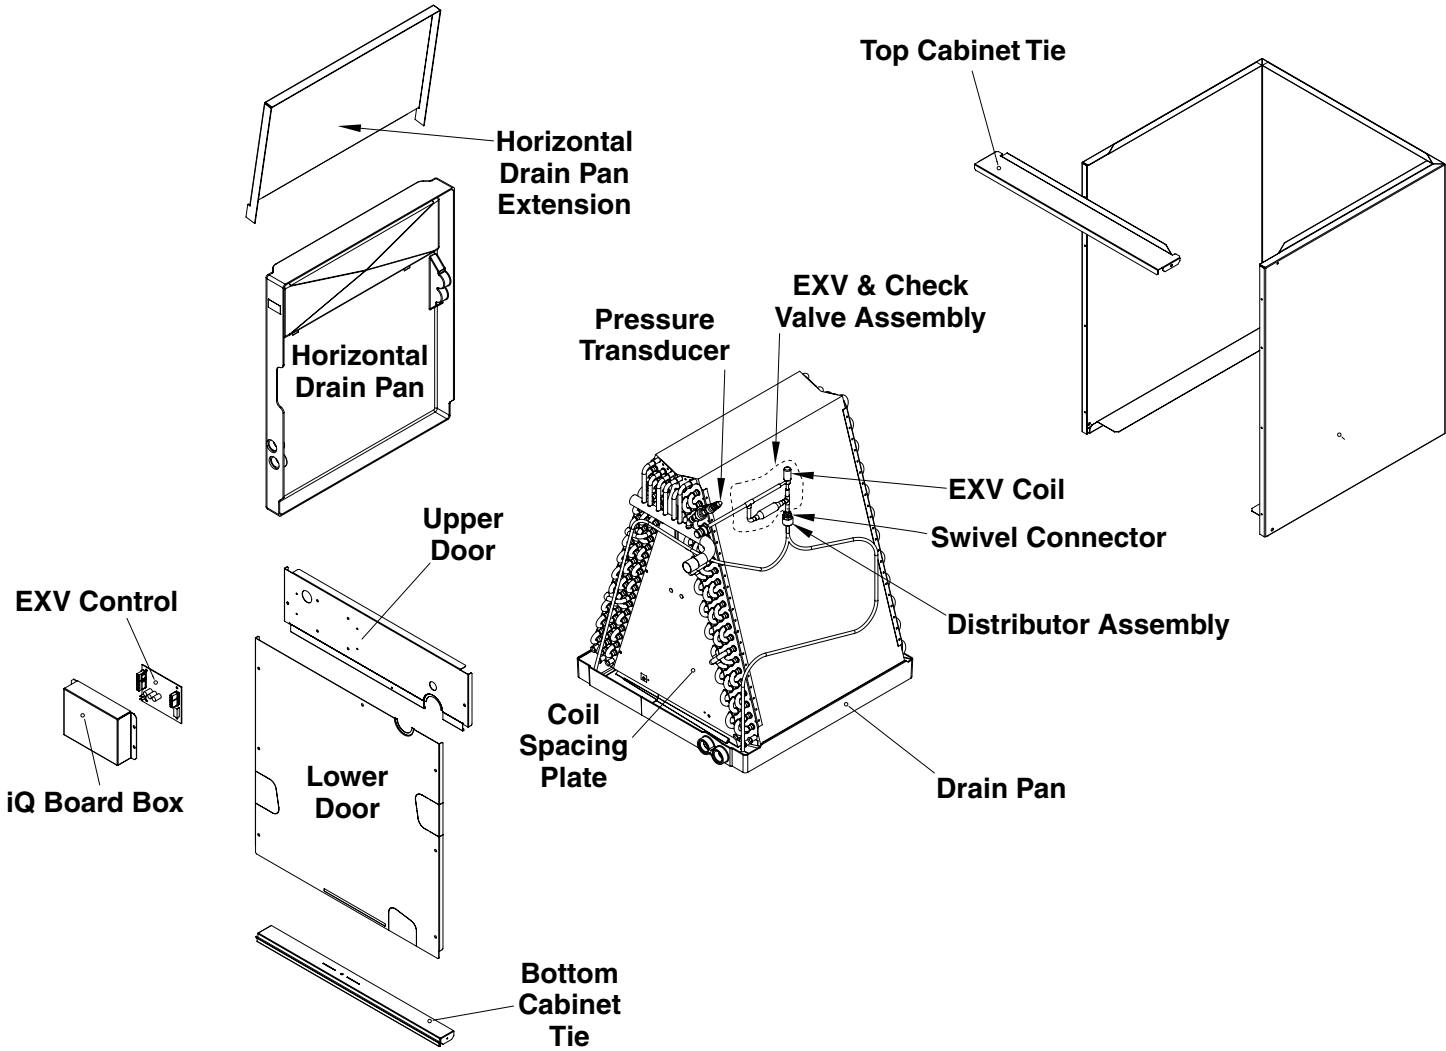

REPLACEMENT PARTS LIST
CASED & HORIZONTAL INDOOR COILS
FOR iQDrive SYSTEMS
C6BH-I SERIES

C6BH-I SERIES HORIZONTAL READY CASED COILS

| ITEM | DESCRIPTION | I24C-BP | I36C-BP | I36C-CP | I48C-CP | I48C-DP |
|------|--|----------|----------|----------|----------|----------|
| | | 920781AP | 920782AP | 920783AP | 920784AP | 920785AP |
| 1 | DRAIN PAN | 669944R | 669944R | 669945R | 669945R | 669946R |
| 2 | EXV COIL | 669760R | 669760R | 669760R | 669759R | 669759R |
| 3 | EXV CONTROL | 624754R | 624754R | 624754R | 624754R | 624754R |
| 4 | DISTRIBUTOR ASSEMBLY | 664406R | 664407R | 664407R | 664408R | 664408R |
| 5 | PRESSURE TRANSDUCER | 624692R | 624692R | 624692R | 624692R | 624692R |
| 6 | TEMPERATURE SENSOR (NOT SHOWN) | 626573R | 626573R | 626573R | 626573R | 626573R |
| 7 | HAIRPIN TEMPERATURE SENSOR (NOT SHOWN) | 624678R | 624678R | 624678R | 624678R | 624678R |
| 8 | SWIVEL CONNECTOR | 664360R | 664360R | 664360R | 664360R | 664360R |
| 9 | TOP CABINET TIE | 297222R | 297222R | 297223R | 297223R | 297224R |
| 10 | COIL SPACING PLATE | 297991R | 298001R | 298011R | 297901R | 298021R |
| 11 | WRAPPER | 297261 | 297262 | 297271 | 297272 | 297281 |
| 12 | UPPER DOOR | 297245R | 297245R | 297246R | 297246R | 297247R |
| 13 | LOWER DOOR | 297161R | 297162 | 297171R | 297172R | 297181R |
| 14 | IQ BOARD BOX | 2A1641R | 2A1641R | 2A1641R | 2A1641R | 2A1641R |
| 15 | BOTTOM CABINET TIE | 297232R | 297232R | 297233R | 297233R | 297234R |
| 16 | HORIZONTAL DRAIN PAN | 669299R | 669299R | 669299R | 669577R | 669577R |
| 17 | HORIZONTAL DRAIN PAN EXTENSION | 299421R | 299421R | 299421R | 299421R | 299421R |
| 18 | THREADED PLUG (NOT SHOWN) | 663351R | 663351R | 663351R | 663351R | 663351R |
| 19 | COIL SUPPORT ROD (NOT SHOWN) | 669100R | 669100R | 669100R | 669100R | 669100R |
| 20 | EXV & CHECK VALVE ASSEMBLY | 2B9391R | 2B9391R | 2B9391R | 2B9392R | 2B9392R |
| 21 | REPLACEMENT COIL ASSEMBLY | 920790 | 920791 | 920792 | 920793 | 920794 |