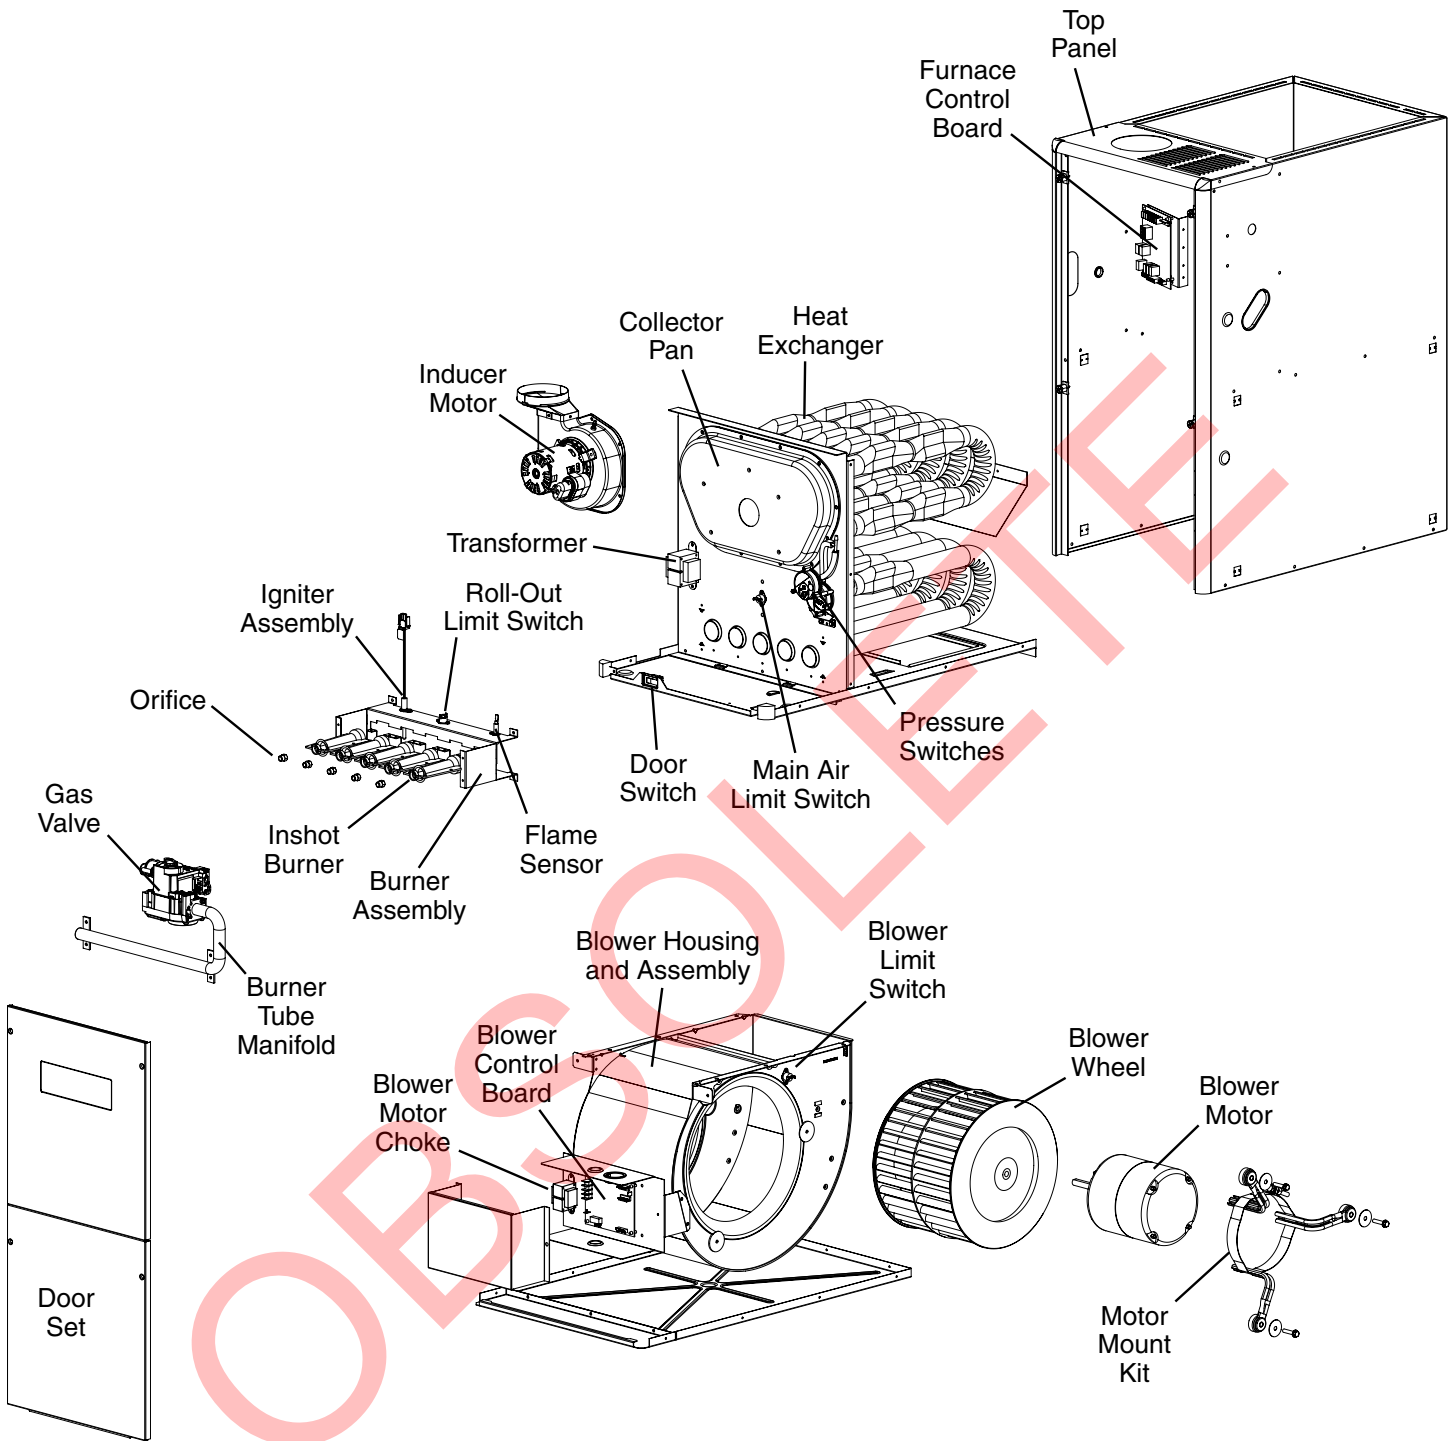

*G7TA-1 UPFLOW / HORIZONTAL - COMPONENT LOCATION