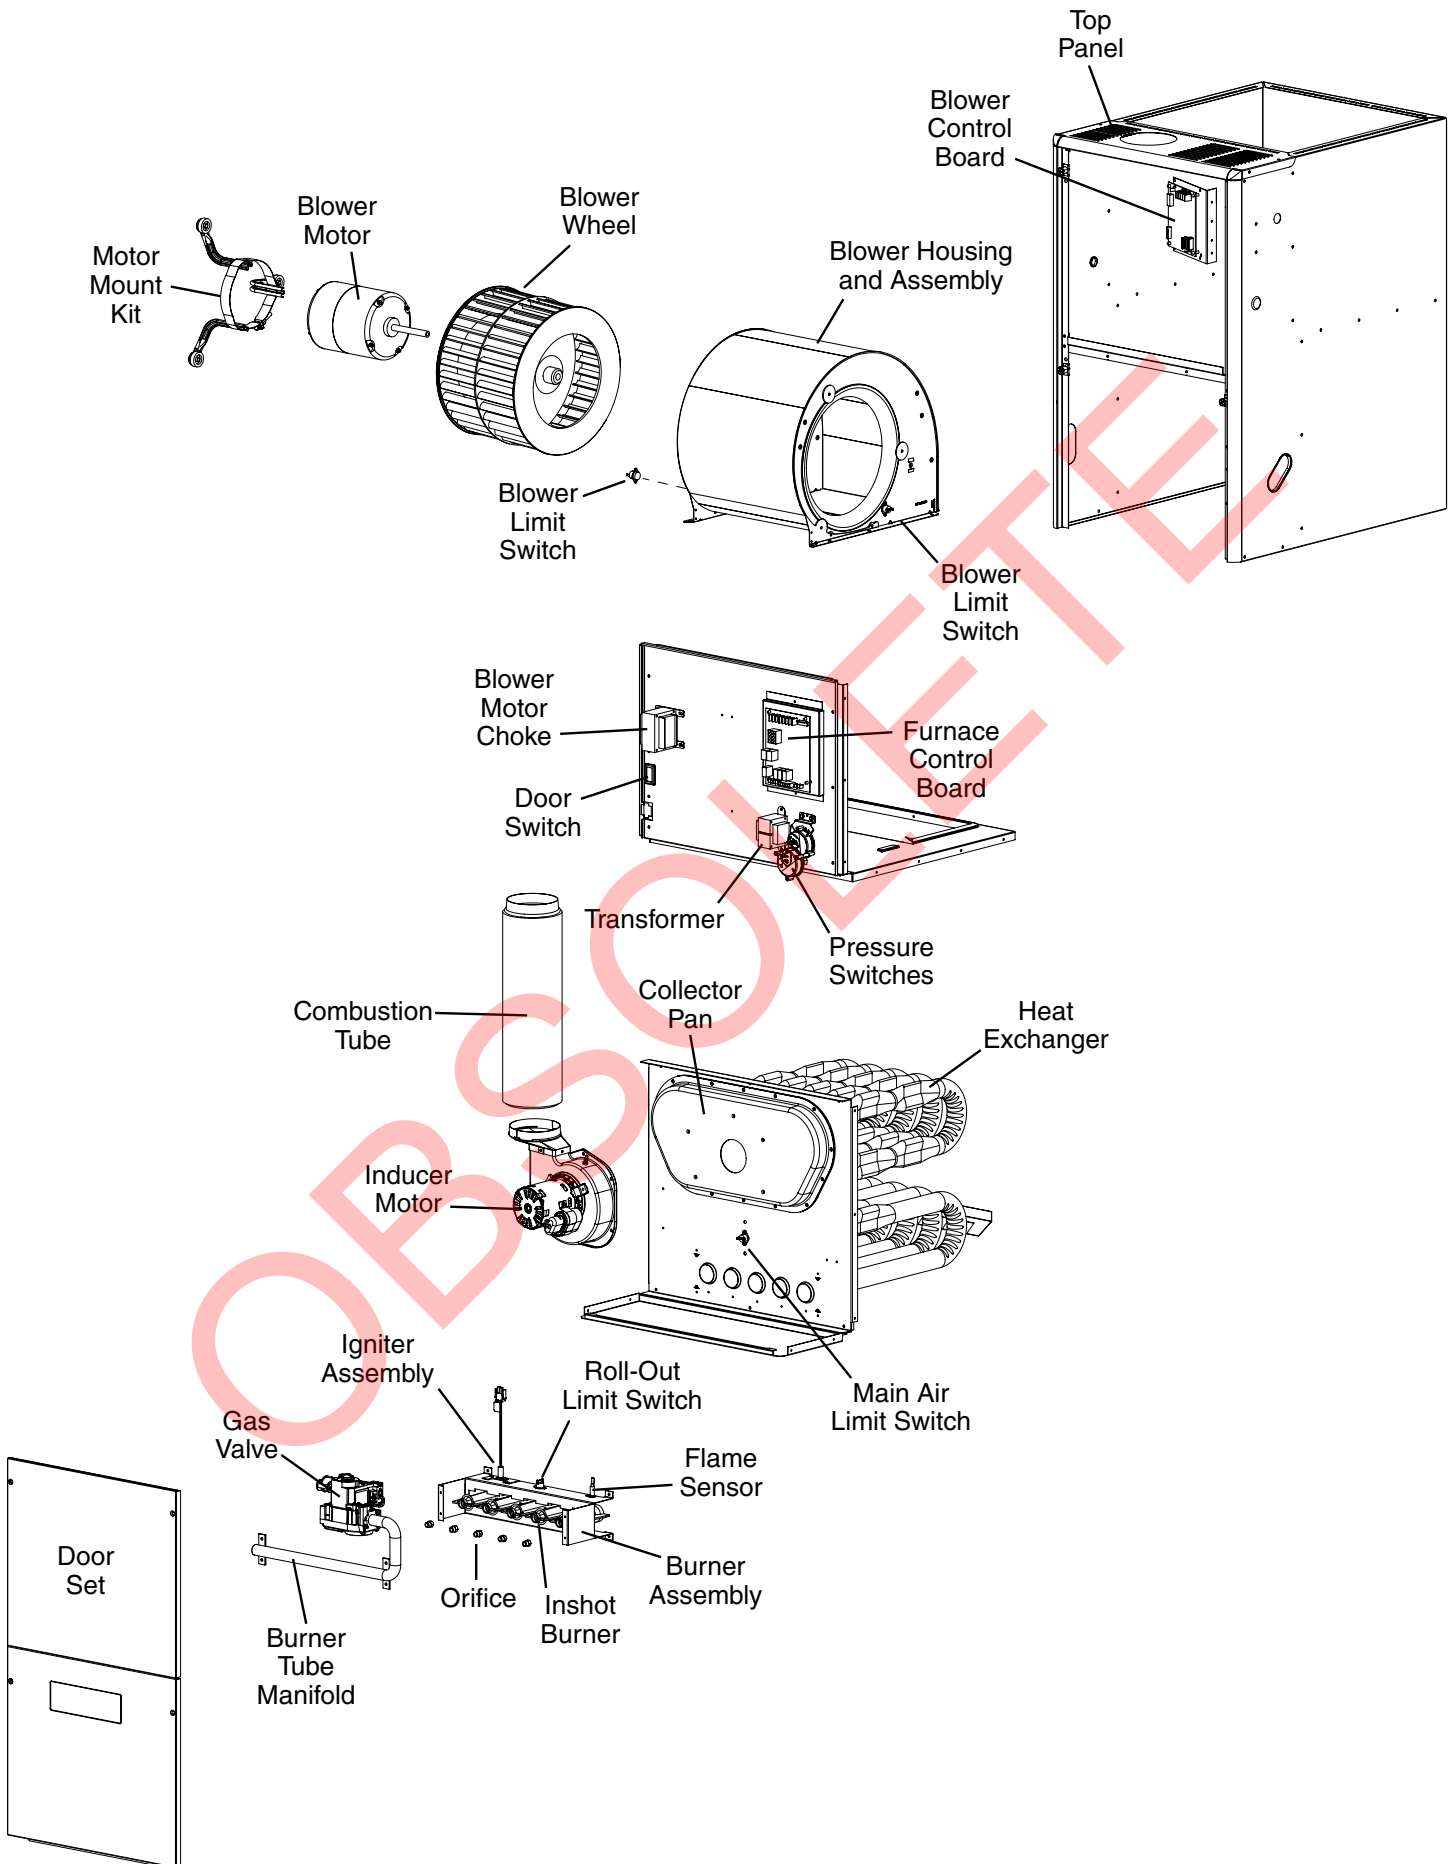

*G7TK-1 DOWNFLOW - COMPONENT LOCATION