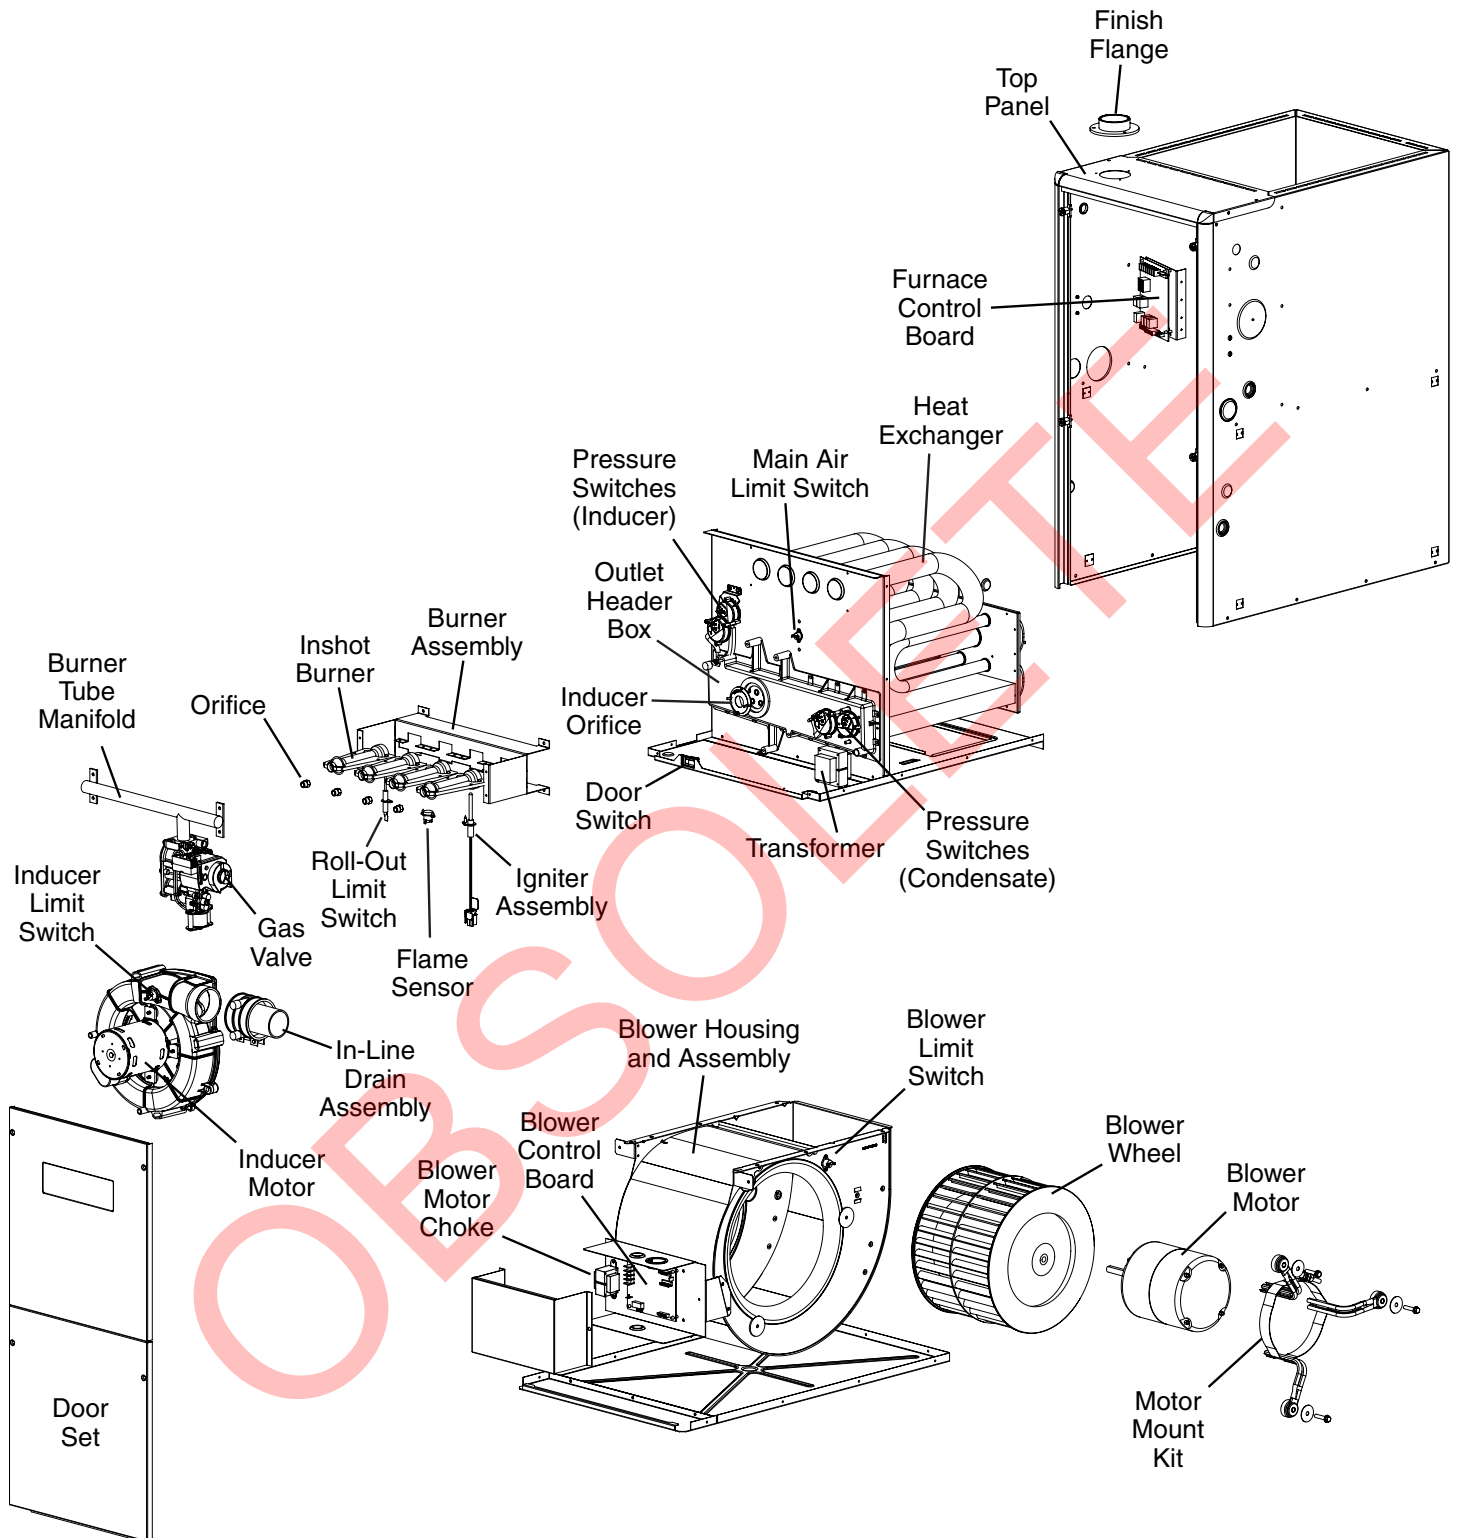

*G7TC-1 UPFLOW / HORIZONTAL - COMPONENT LOCATION