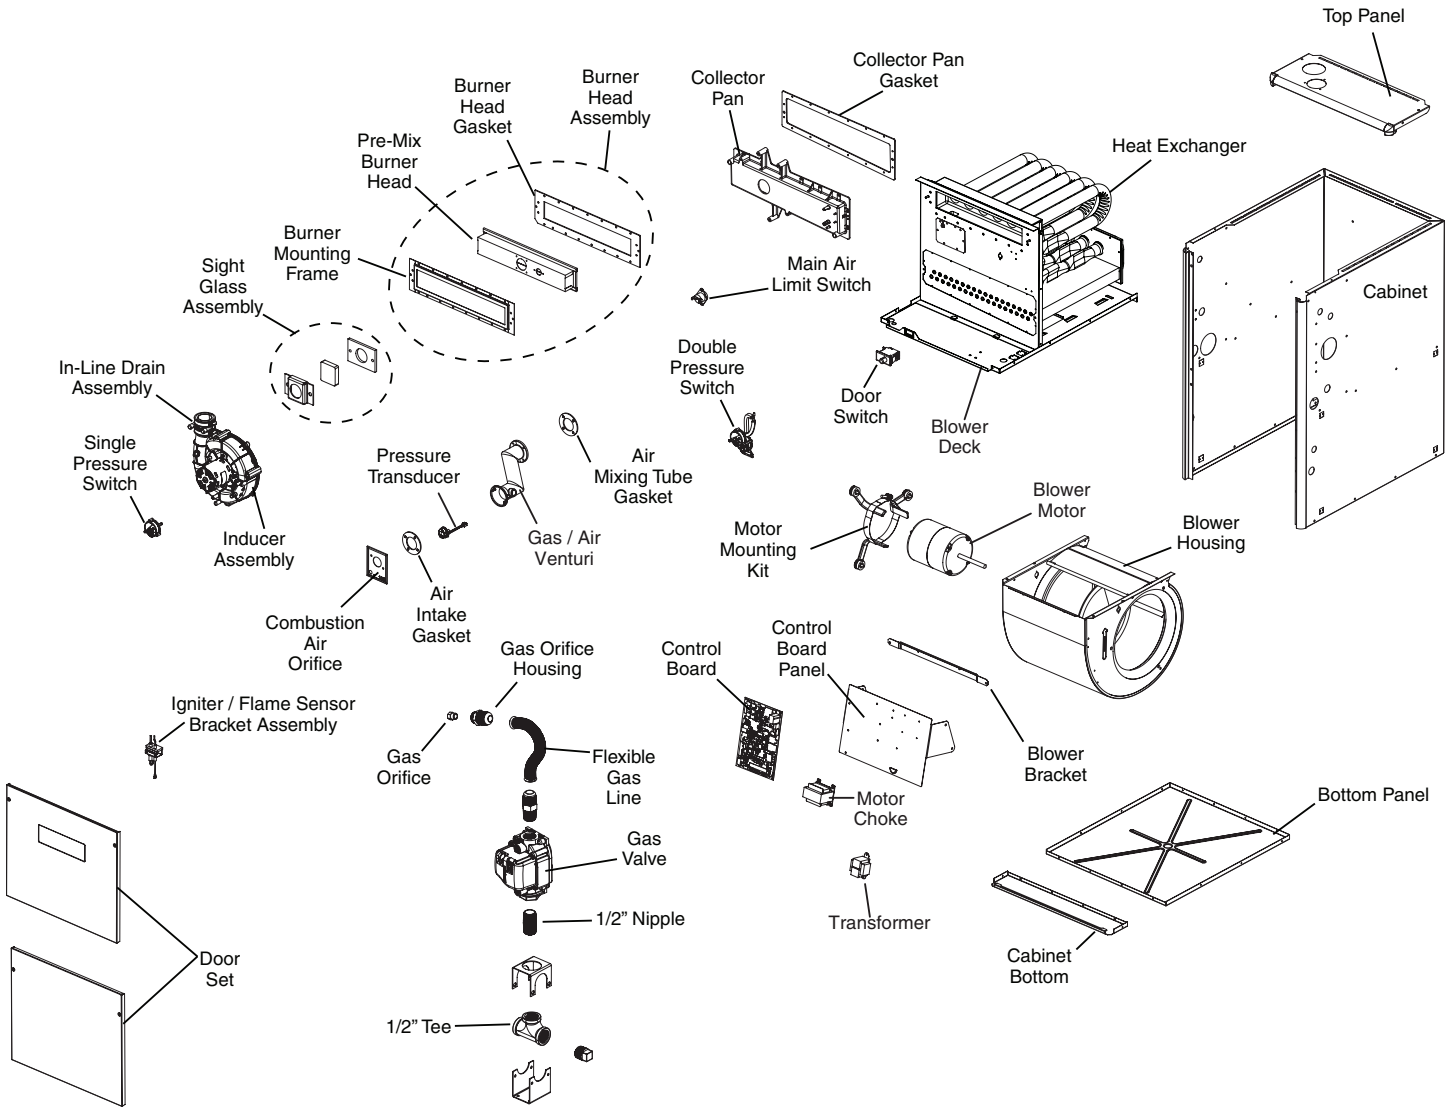

Universal HVAC Parts & Accessories

REPLACEMENT PARTS LIST

*G8SD ULTRA-LOW NOX SERIES, SINGLE STAGE, CONDENSING GAS FURNACE

95% AFUE

95% AFUE***G8SD ULTRA-LOW NOX SERIES -
REPLACEMENT PARTS LIST**

DESCRIPTION	*G8SD-050U-T23A*	*G8SD-070U-T24B*	*G8SD-100U-T35C*
	1032279F	1035870F	1032284F
Barbed Elbow Connector	664889R	664889R	664889R
Blower Assembly (Wheel & Housing)	1027024R	1027001R	1029938R
Blower Bracket	101878101R	101878102R	101878103R
Blower Limit Switch (Not Shown)	626611R	626611R	626611R
Blower Motor	103009846R	103009880R	103009861R
Collector Pan (With Gasket)	904801	904802	904803
Collector Pan Gasket	1018708R	1018709R	1018710R
Combustion Air Orifice	1035005	1039174	1035006
Control Board	1039508R	1039507R	1039509R
Control Board Panel	103213801R	103213902R	103213901R
Corner Wrapper Insert (Right - Not Shown)	618074R	618074R	618074R
Corner Wrapper Insert (Left - Not Shown)	618073R	618073R	618073R
Door Set	1035859	1039172F	1035860
Door Switch	632693R	632693R	632693R
Drain Tube (Hard "J") (Not Shown)	663706R	663706R	663706R
Drain Tube (Soft "J" 30") (Not Shown)	663707R	663707R	663707R
Drain Tube (Soft "J") (Not Shown)	664886R	664886R	664886R
Drain Tube (Soft 6.25") (Not Shown)	664878R	664878R	664878R
Drain Tube (Soft 9.0") (Not Shown)	1034969R	1034969R	1034969R
Flexible Gas Line (Stainless Steel)	1025318R	1025318R	1025318R
Fuse (5-Amp - Not Shown)	632269R	632269R	632269R
Gas / Air Venturi	1032274R	1032274R	1032274R
Gas / Air Venturi Gasket Only (Qty 2)	1028586	1028586	1028586
Gas Orifice	661030R	661026R	661016R
Gas Orifice Housing (Natural Gas)	1018790R	1018790R	1018790R
Gas Valve	624775R	624775R	624775R
Heat Exchanger Assembly	103009840R	1039231	103009804R
Ignitor / Flame Sensor Assembly	1021611R	1021611R	1021611R
Ignitor / Flame Sensor Gasket (Qty 20)	1028600	1028600	1028600
Inducer Gasket (Not Shown)	690283R	690283R	690283R
Inducer Limit Switch (Not Shown)	626599R	626599R	626599R
Inducer Motor (With Gasket)	1035783	1035783	1035783
Main Air Limit	626481R	626481R	626600R
Motor Choke	622340R	622340R	622340R
Motor Mount Kit	904951	904951	904907
Pre-Mix Burner Gasket	1018765R	1018767R	1018764R
Pre-Mix Burner Head Assembly	1035785	1039173	1035786
Pressure Switch - Double (0.50" / 0.95")	1016295R	—	1016295R
Pressure Switch - Double (0.50" / 0.70")	—	632555R	—
Pressure Switch - Single (2.40" wc)	1035869R	—	1035869R
Pressure Switch - Single (2.00" wc)	—	1044268R	—
PVC Tee (2" x 2" x 2")	663115R	663115R	663115R
PVC Trap	664969R	664969R	664969R
Set of Wires	103009818R	103009818R	103009819R
Spring Clamp (7/8")	606315R	606315R	606315R
Spring Clamp Hose	606286R	606286R	606286R
Top Panel	2B3551R	2B3552R	2B3553R
Transducer	1029942R	1029942R	1029942R
Transformer	622341R	622341R	622341R