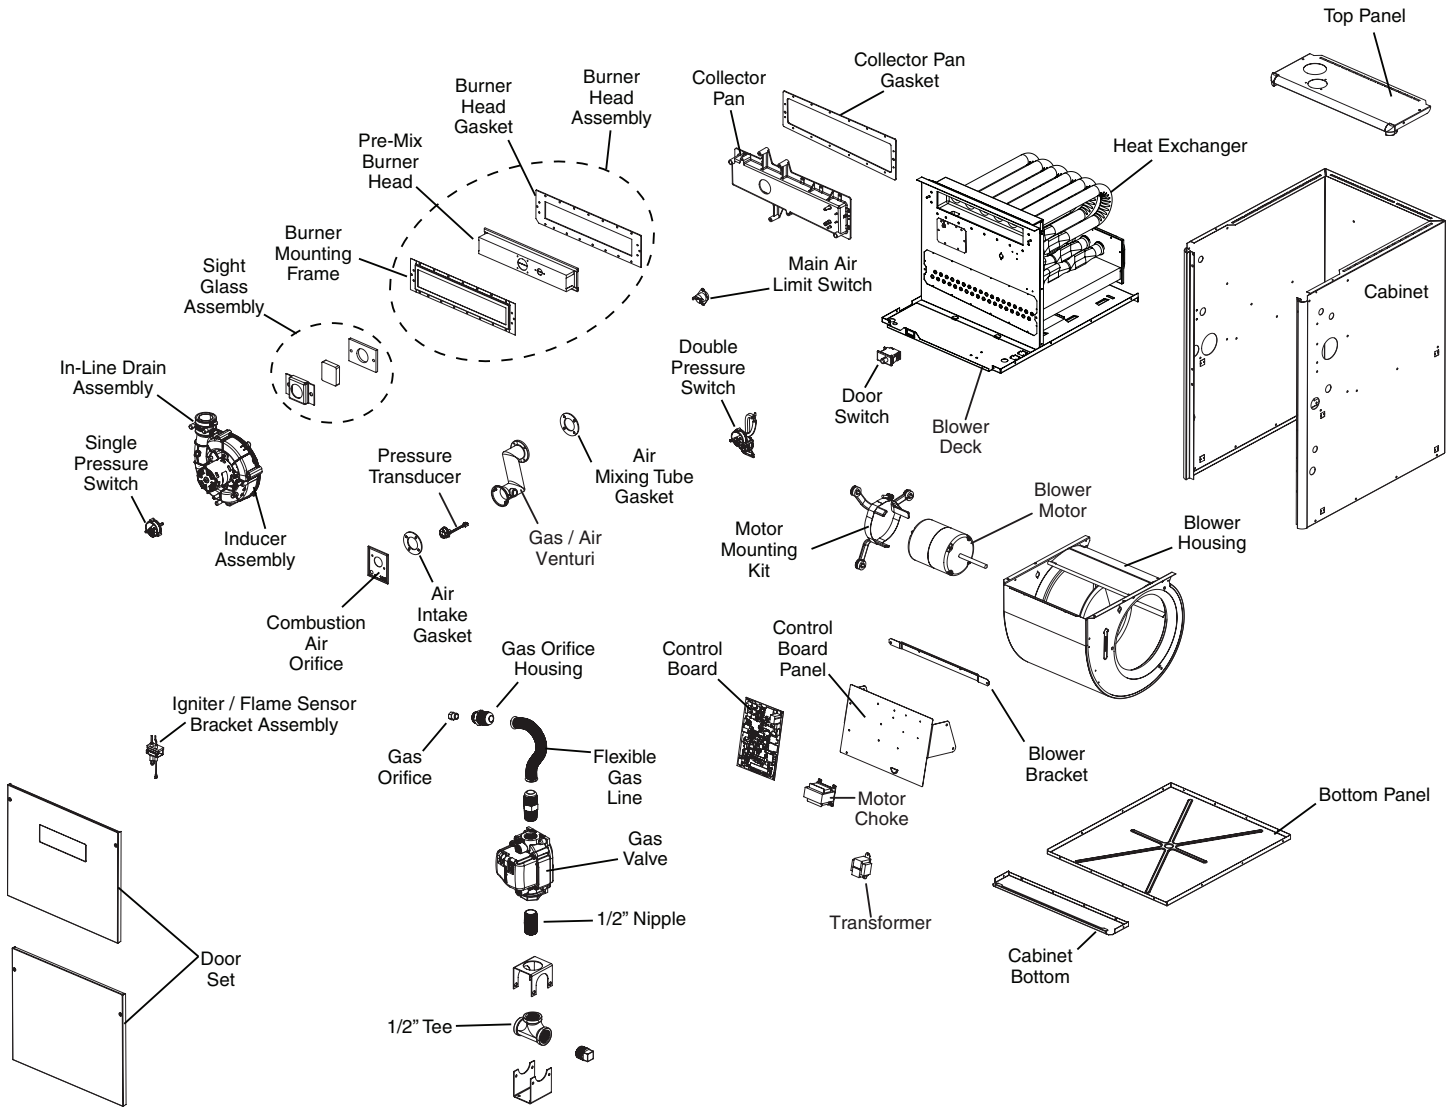

REPLACEMENT PARTS LIST

***G8SD ULTRA-LOW NOX SERIES,
SINGLE STAGE, CONDENSING GAS FURNACE
95% AFUE**

95% AFUE***G8SD ULTRA-LOW NOX SERIES -
REPLACEMENT PARTS LIST**

DESCRIPTION	*G8SD-050U-T23A*	*G8SD-070U-T24B*	*G8SD-100U-T35C*
	1032279F	1035870F	1032284F
Barbed Elbow Connector	664889R	664889R	664889R
Blower Assembly (Wheel & Housing)	1027024R	1027001R	1029938R
Blower Bracket	101878101R	101878102R	101878103R
Blower Limit Switch (Not Shown)	626611R	626611R	626611R
Blower Motor	103009846R	103009880R	103009861R
Collector Pan (With Gasket)	904801	904802	904803
Collector Pan Gasket	1018708R	1018709R	1018710R
Combustion Air Orifice	1035005	1039174	1035006
Control Board	1039508R	1039507R	1039509R
Control Board Panel	103213801R	103213902R	103213901R
Corner Wrapper Insert (Right - Not Shown)	618074R	618074R	618074R
Corner Wrapper Insert (Left - Not Shown)	618073R	618073R	618073R
Door Set	1035859	1039172F	1035860
Door Switch	632693R	632693R	632693R
Drain Tube (Hard "J") (Not Shown)	663706R	663706R	663706R
Drain Tube (Soft "J" 30") (Not Shown)	663707R	663707R	663707R
Drain Tube (Soft "J") (Not Shown)	664886R	664886R	664886R
Drain Tube (Soft 6.25") (Not Shown)	664878R	664878R	664878R
Drain Tube (Soft 9.0") (Not Shown)	1034969R	1034969R	1034969R
Flexible Gas Line (Stainless Steel)	1025318R	1025318R	1025318R
Fuse (5-Amp - Not Shown)	632269R	632269R	632269R
Gas / Air Venturi	1032274R	1032274R	1032274R
Gas / Air Venturi Gasket Only (Qty 2)	1028586	1028586	1028586
Gas Orifice	661030R	661026R	661016R
Gas Orifice Housing (Natural Gas)	1018790R	1018790R	1018790R
Gas Valve	624775R	624775R	624775R
Heat Exchanger Assembly	103009840R	1039231	103009804R
Ignitor / Flame Sensor Assembly	1021611R	1021611R	1021611R
Ignitor / Flame Sensor Gasket (Qty 20)	1028600	1028600	1028600
Inducer Gasket (Not Shown)	690283R	690283R	690283R
Inducer Limit Switch (Not Shown)	626599R	626599R	626599R
Inducer Motor (With Gasket)	1035783	1035783	1035783
Main Air Limit	626481R	626481R	626600R
Motor Choke	622340R	622340R	622340R
Motor Mount Kit	904951	904951	904907
Pre-Mix Burner Gasket	1018765R	1018767R	1018764R
Pre-Mix Burner Head Assembly	1035785	1039173	1035786
Pressure Switch - Double (0.50" / 0.95")	1016295R	—	1016295R
Pressure Switch - Double (0.50" / 0.70")	—	632555R	—
Pressure Switch - Single (2.40" wc)	1035869R	1035869R	1035869R
PVC Tee (2"x2"x2")	663115R	663115R	663115R
PVC Trap	664969R	664969R	664969R
Set of Wires	103009818R	103009818R	103009819R
Spring Clamp (7/8")	606315R	606315R	606315R
Spring Clamp Hose	606286R	606286R	606286R
Top Panel	2B3551R	2B3552R	2B3553R
Transducer	1029942R	1029942R	1029942R
Transformer	622341R	622341R	622341R