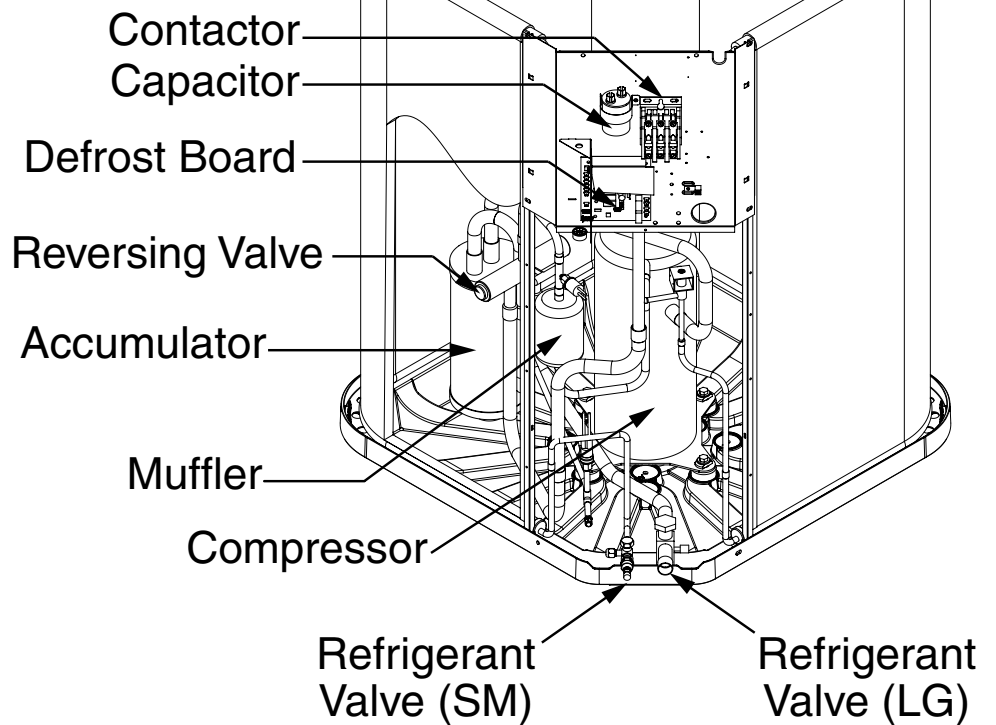

REPLACEMENT PARTS LIST

COMMERCIAL SPLIT SYSTEM HEAT PUMP

WSH2BE4M1SP SERIES

3-PHASE, 460V, 13 SEER MODELS

Wire Guard

Outdoor Fan Grille

Outdoor Fan Motor

Outdoor Fan Blade

Top Pan

Outdoor Coil

WSH2BE4M1SP COMMERCIAL SPLIT SYSTEM HEAT PUMP (3-PHASE, 460V)

DESCRIPTION	WSH2BE4M1SP36D	WSH2BE4M1SP48D	WSH2BE4M1SP60D
	1021752W	1021753W	1021754W
ACCUMULATOR	668794R	668854R	668854R
AMBIENT SENSOR	624780R	624780R	624780R
CAPACITOR	01-0021	01-0023	01-0023
COMPRESSOR	922555	920364	920333
COMPRESSOR MOLDED PLUG	634692R	634692R	634692R
CONTACTOR	621667R	621667R	621667R
CRANKCASE HEATER	632108	632108	632108
DEFROST BOARD	1016567R	1016567R	1016567R
DEFROST SENSOR	624812R	624812R	624812R
FILTER DRIER	669762R	669761R	669761R
HAIL GUARD (FLEXIBLE MESH)	1025200R	1025200R	1025200R
HIGH PRESSURE SWITCH	632473R	632473R	632473R
HOT GAS BYPASS COIL	669992R	669992R	669992R
HOT GAS BYPASS VALVE	669965R	669965R	669965R
LOW PRESSURE SWITCH	1023983R	1023983R	1023983R
MUFFLER	669546R	669546R	669546R
OUTDOOR COIL	664907R	664908R	664909R
OUTDOOR FAN BLADE	1024013R	1024013R	1024013R
OUTDOOR FAN GRILLE	669335R	669335R	669335R
OUTDOOR FAN MOTOR	622321	622323	622323
REFRIGERANT VALVE (LG)	663865R	663865R	663865R
REFRIGERANT VALVE (SM)	664850R	664850R	664850R
REVERSING VALVE	1013956R	1013956R	1013956R
REVERSING VALVE COIL	669470R	669470R	669470R
SWIVEL NUT CONNECTOR	664194R	664194R	664194R
TOP PAN	496162YR	496162YR	496162YR
WIRE GUARD	102399505R	102399505R	102399505R