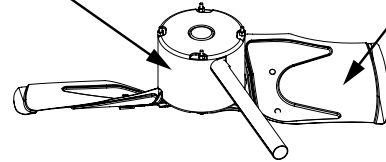

REPLACEMENT PARTS LIST

COMMERCIAL SPLIT SYSTEM HEAT PUMP

WSH2BE4M1SP SERIES

3-PHASE, 460V, 13 SEER MODELS

Wire Guard

Outdoor Fan Grille

Outdoor Fan Motor

Outdoor Fan Blade

Top Pan

Outdoor Coil

WSH2BE4M1SP COMMERCIAL SPLIT SYSTEM HEAT PUMP (3-PHASE, 460V)

DESCRIPTION	WSH2BE4M1SP36D	WSH2BE4M1SP48D	WSH2BE4M1SP60D
	1021752W	1021753W	1021754W
ACCUMULATOR	668794R	668854R	668854R
AMBIENT SENSOR	624780R	624780R	624780R
CAPACITOR	01-0021	01-0023	01-0023
COMPRESSOR	922555	920364	920333
COMPRESSOR MOLDED PLUG	634692R	634692R	634692R
CONTACTOR	621667R	621667R	621667R
CRANKCASE HEATER	632108	632108	632108
DEFROST BOARD	1016567R	1016567R	1016567R
DEFROST SENSOR	624812R	624812R	624812R
FILTER DRIER	669762R	669761R	669761R
HAIL GUARD (FLEXIBLE MESH)	1025200R	1025200R	1025200R
HIGH PRESSURE SWITCH	632473R	632473R	632473R
HOT GAS BYPASS COIL	669992R	669992R	669992R
HOT GAS BYPASS VALVE	669965R	669965R	669965R
LOW PRESSURE SWITCH	1023983R	1023983R	1023983R
MUFFLER	669546R	669546R	669546R
OUTDOOR COIL	664907R	664908R	664909R
OUTDOOR FAN BLADE	1024013R	1024013R	1024013R
OUTDOOR FAN GRILLE	669335R	669335R	669335R
OUTDOOR FAN MOTOR	622321	622323	622323
REFRIGERANT VALVE (LG)	663865R	663865R	663865R
REFRIGERANT VALVE (SM)	664850R	664850R	664850R
REVERSING VALVE	1013956R	1013956R	1013956R
REVERSING VALVE COIL	669470R	669470R	669470R
SWIVEL NUT CONNECTOR	664194R	664194R	664194R
TOP PAN	496162YR	496162YR	496162YR
WIRE GUARD	102399505R	102399505R	102399505R