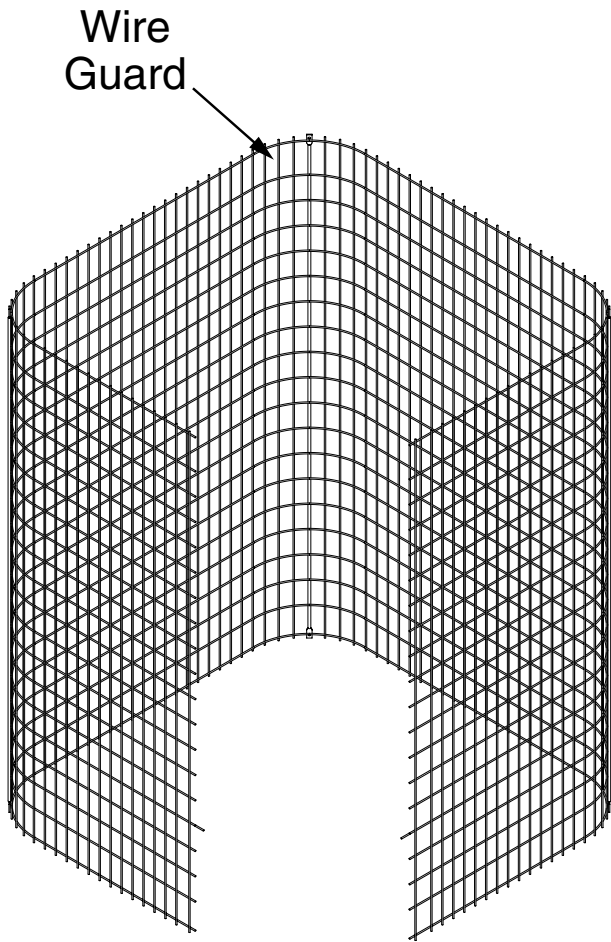

REPLACEMENT PARTS LIST

COMMERCIAL SPLIT SYSTEM HEAT PUMP

WSH2BE4M1SP SERIES

3-PHASE, 460V, 13 SEER MODELS

Wire Guard

Outdoor Fan Grille

Outdoor Fan Motor

Outdoor Fan Blade

Top Pan

Outdoor Coil

WSH2BE4M1SP COMMERCIAL SPLIT SYSTEM HEAT PUMP (3-PHASE, 460V)

DESCRIPTION	WSH2BE4M1SP36D	WSH2BE4M1SP48D	WSH2BE4M1SP60D
	1021752W	1021753W	1021754W
ACCUMULATOR	668794R	668854R	668854R
AMBIENT SENSOR	624780R	624780R	624780R
CAPACITOR	01-0021	01-0023	01-0023
COMPRESSOR	922555	920364	920333
COMPRESSOR MOLDED PLUG	634692R	634692R	634692R
CONTACTOR	621667R	621667R	621667R
CRANKCASE HEATER	632108	632108	632108
DEFROST BOARD	1016567R	1016567R	1016567R
DEFROST SENSOR	624812R	624812R	624812R
FILTER DRIER	669762R	669761R	669761R
HAIL GUARD (FLEXIBLE MESH)	1025200R	1025200R	1025200R
HIGH PRESSURE SWITCH	632473R	632473R	632473R
HOT GAS BYPASS COIL	669992R	669992R	669992R
HOT GAS BYPASS VALVE	669965R	669965R	669965R
LOW PRESSURE SWITCH	1023983R	1023983R	1023983R
MUFFLER	669546R	669546R	669546R
OUTDOOR COIL	664907R	664908R	664909R
OUTDOOR FAN BLADE	1024013R	1024013R	1024013R
OUTDOOR FAN GRILLE	669335R	669335R	669335R
OUTDOOR FAN MOTOR	622321	622323	622323
REFRIGERANT VALVE (LG)	663865R	663865R	663865R
REFRIGERANT VALVE (SM)	664850R	664850R	664850R
REVERSING VALVE	1013956R	1013956R	1013956R
REVERSING VALVE COIL	669470R	669470R	669470R
SWIVEL NUT CONNECTOR	664194R	664194R	664194R
TOP PAN	496162YR	496162YR	496162YR
WIRE GUARD	102399505R	102399505R	102399505R