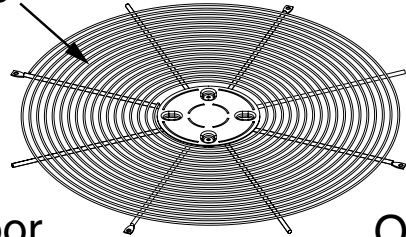

REPLACEMENT PARTS LIST

COMMERCIAL SPLIT SYSTEM HEAT PUMP

WSH2BE4M1SP SERIES

3-PHASE, 460V, 13 SEER MODELS

Wire Guard

Outdoor Fan Grille

Outdoor Fan Motor

Outdoor Fan Blade