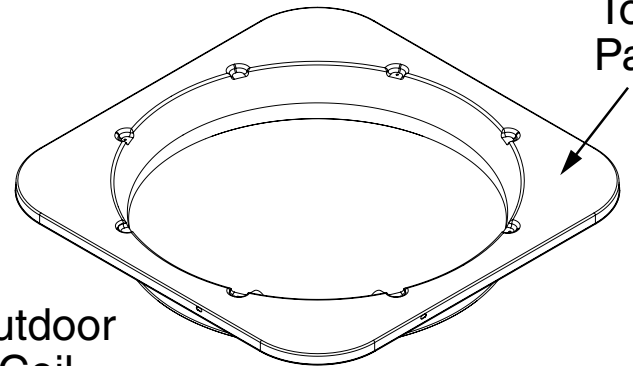

REPLACEMENT PARTS LIST

COMMERCIAL SPLIT SYSTEM HEAT PUMP

WSH2BE4M1SP SERIES

3-PHASE, 460V, 13 SEER MODELS

Wire Guard

Outdoor Fan Grille

Outdoor Fan Motor

Outdoor Fan Blade

Top Pan

Outdoor Coil

WSH2BE4M1SP COMMERCIAL SPLIT SYSTEM HEAT PUMP (3-PHASE, 460V)

DESCRIPTION	WSH2BE4M1SP36D	WSH2BE4M1SP48D	WSH2BE4M1SP60D
	1021752W	1021753W	1021754W
ACCUMULATOR	668794R	668854R	668854R
AMBIENT SENSOR	624780R	624780R	624780R
CAPACITOR	01-0021	01-0023	01-0023
COMPRESSOR	922555	920364	920333
COMPRESSOR MOLDED PLUG	634692R	634692R	634692R
CONTACTOR	621667R	621667R	621667R
CRANKCASE HEATER	632108	632108	632108
DEFROST BOARD	1016567R	1016567R	1016567R
DEFROST SENSOR	624812R	624812R	624812R
FILTER DRIER	669762R	669761R	669761R
HAIL GUARD (FLEXIBLE MESH)	1025200R	1025200R	1025200R
HIGH PRESSURE SWITCH	632473R	632473R	632473R
HOT GAS BYPASS COIL	669992R	669992R	669992R
HOT GAS BYPASS VALVE	669965R	669965R	669965R
LOW PRESSURE SWITCH	1023983R	1023983R	1023983R
MUFFLER	669546R	669546R	669546R
OUTDOOR COIL	664907R	664908R	664909R
OUTDOOR FAN BLADE	1024013R	1024013R	1024013R
OUTDOOR FAN GRILLE	669335R	669335R	669335R
OUTDOOR FAN MOTOR	622321	622323	622323
REFRIGERANT VALVE (LG)	663865R	663865R	663865R
REFRIGERANT VALVE (SM)	664850R	664850R	664850R
REVERSING VALVE	1013956R	1013956R	1013956R
REVERSING VALVE COIL	669470R	669470R	669470R
SWIVEL NUT CONNECTOR	664194R	664194R	664194R
TOP PAN	496162YR	496162YR	496162YR
WIRE GUARD	102399505R	102399505R	102399505R