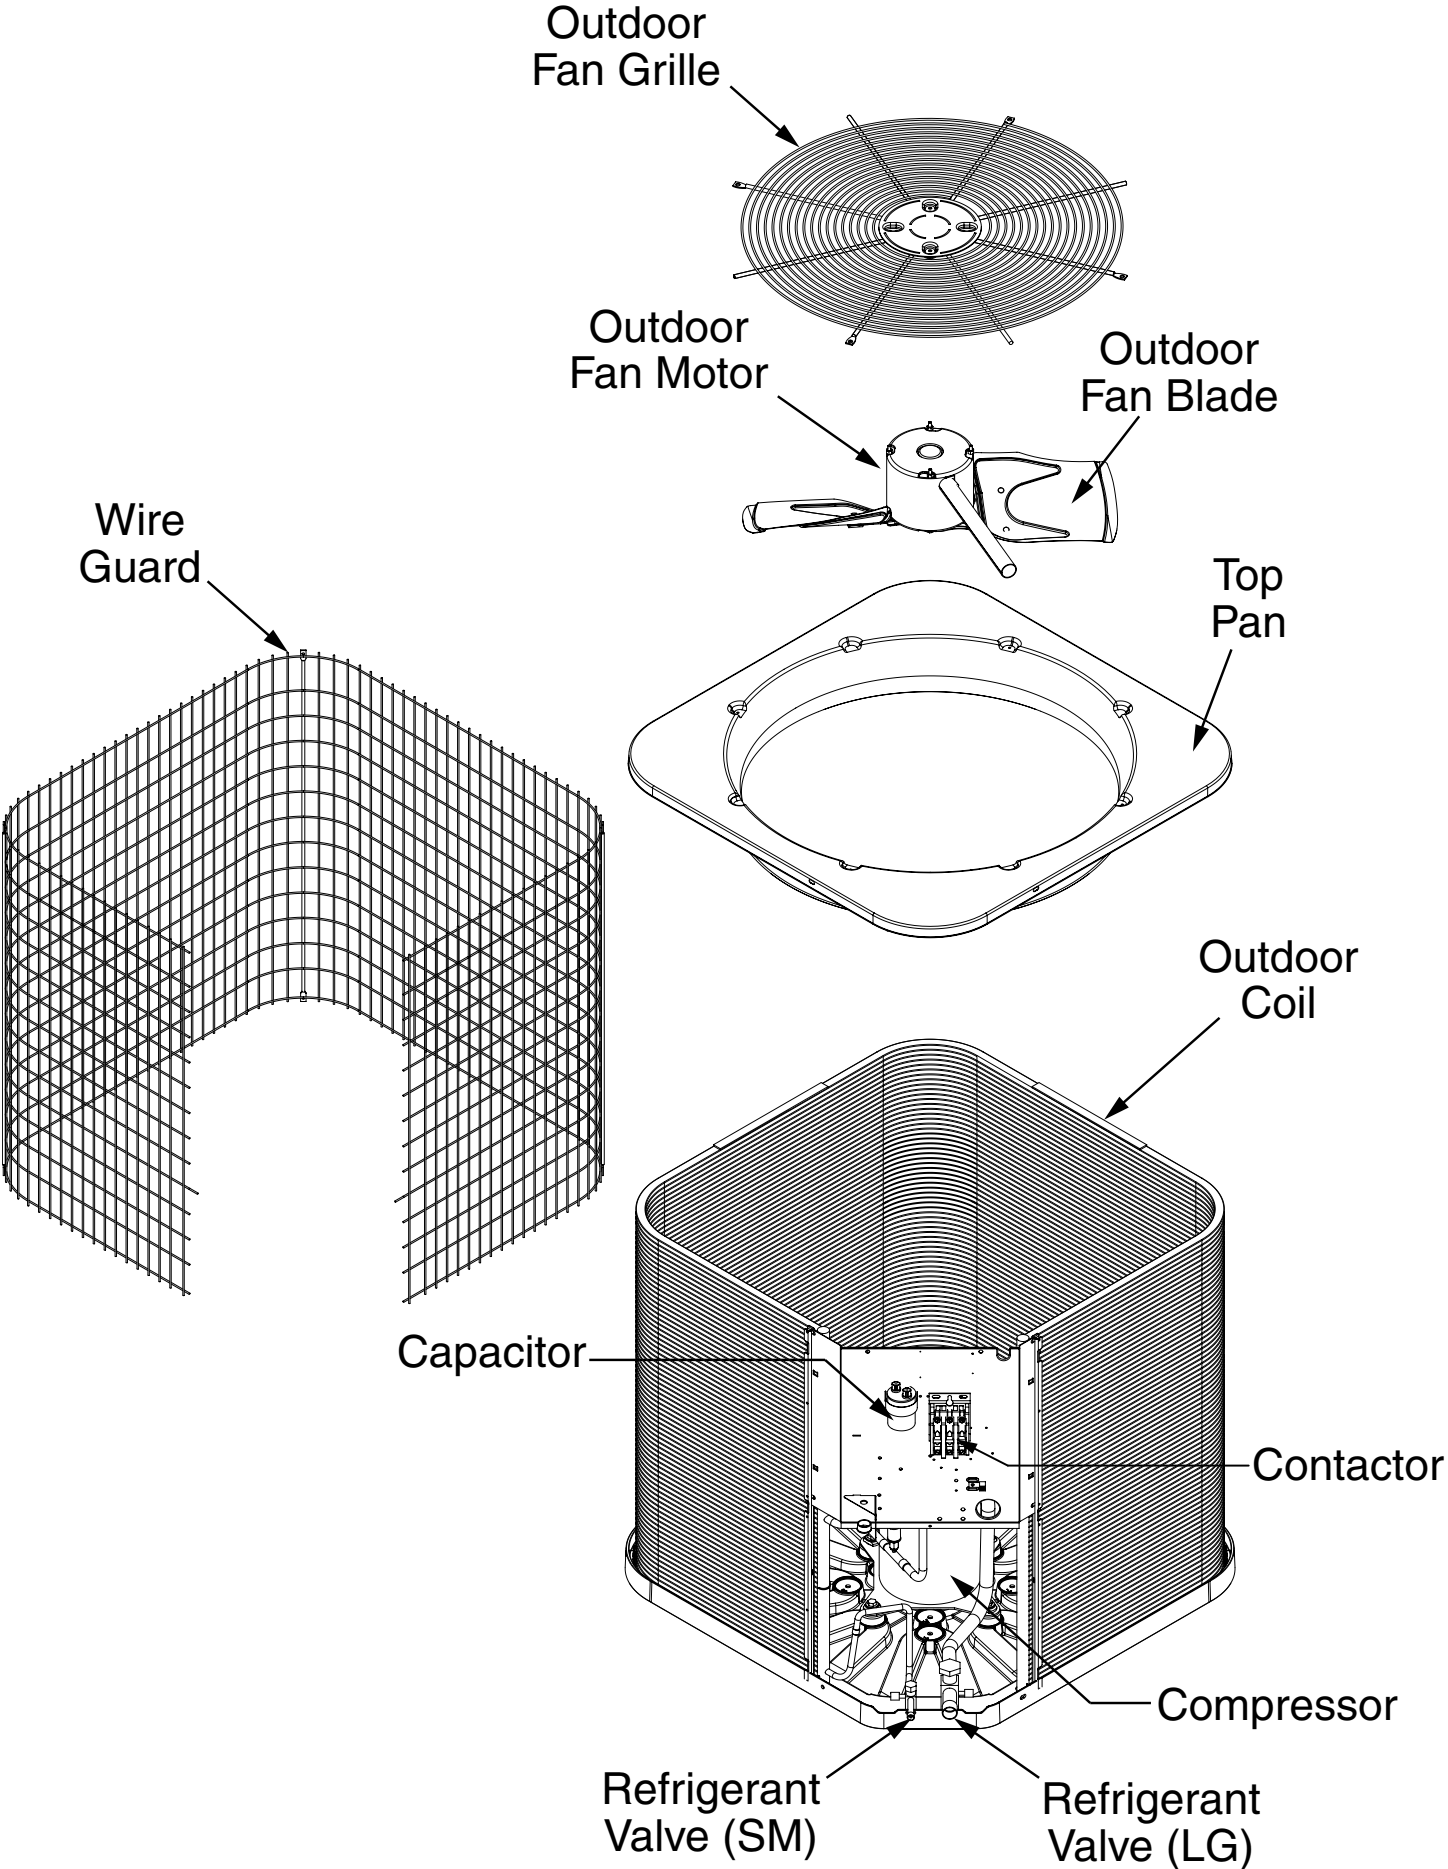

Top Pan

Outdoor Coil

Capacitor

Contactor

Compressor

Refrigerant Valve (SM)

Refrigerant Valve (LG)

WSA2BD4M1SN COMMERCIAL SPLIT SYSTEM AIR CONDITIONER (3-PHASE, 460V)