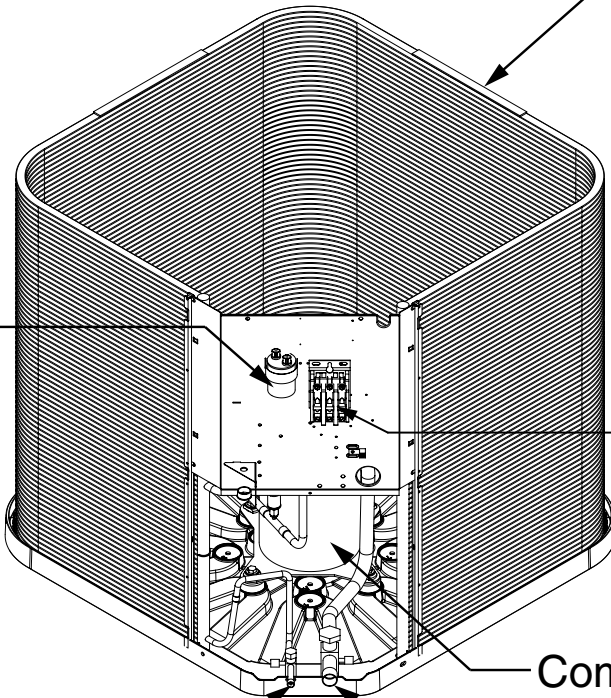

REPLACEMENT PARTS LIST

COMMERCIAL SPLIT SYSTEM AIR CONDITIONER

WSA2BD4M1SN SERIES

3-PHASE, 460V, 13 SEER MODELS

Outdoor Fan Grille

Outdoor Fan Motor

Outdoor Fan Blade

Wire Guard

Top Pan

Outdoor Coil

Capacitor

Contactor

Compressor

Refrigerant Valve (SM)

Refrigerant Valve (LG)

WSA2BD4M1SN COMMERCIAL SPLIT SYSTEM AIR CONDITIONER (3-PHASE, 460V)