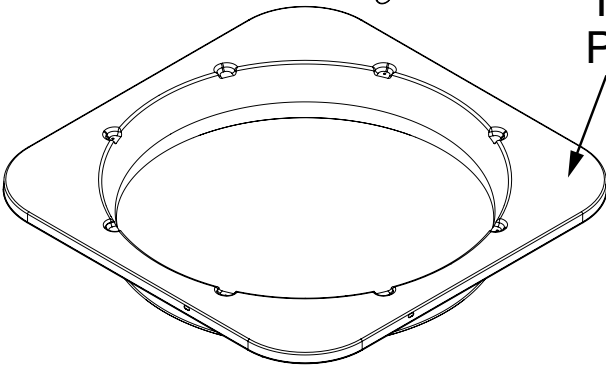

Top Pan

Outdoor Coil

Capacitor

Contactor

Compressor

Refrigerant Valve (SM)

Refrigerant Valve (LG)

WSA2BD4M1SN COMMERCIAL SPLIT SYSTEM AIR CONDITIONER (3-PHASE, 460V)