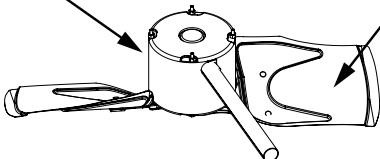

REPLACEMENT PARTS LIST

COMMERCIAL SPLIT SYSTEM AIR CONDITIONER

WSA2BD4M1SN SERIES

3-PHASE, 460V, 13 SEER MODELS

Outdoor Fan Grille

Outdoor Fan Motor

Outdoor Fan Blade

Wire Guard