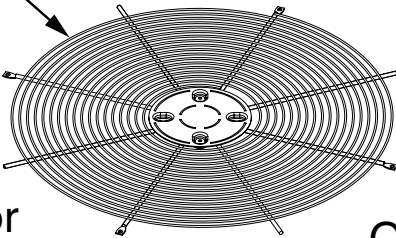

REPLACEMENT PARTS LIST

COMMERCIAL SPLIT SYSTEM AIR CONDITIONER

WSA2BD4M1SN SERIES

3-PHASE, 460V, 13 SEER MODELS

Outdoor Fan Grille

Outdoor Fan Motor

Outdoor Fan Blade

Wire Guard

Top Pan

Outdoor Coil

Capacitor

Contactor

Compressor

Refrigerant Valve (SM)

Refrigerant Valve (LG)

WSA2BD4M1SN COMMERCIAL SPLIT SYSTEM AIR CONDITIONER (3-PHASE, 460V)