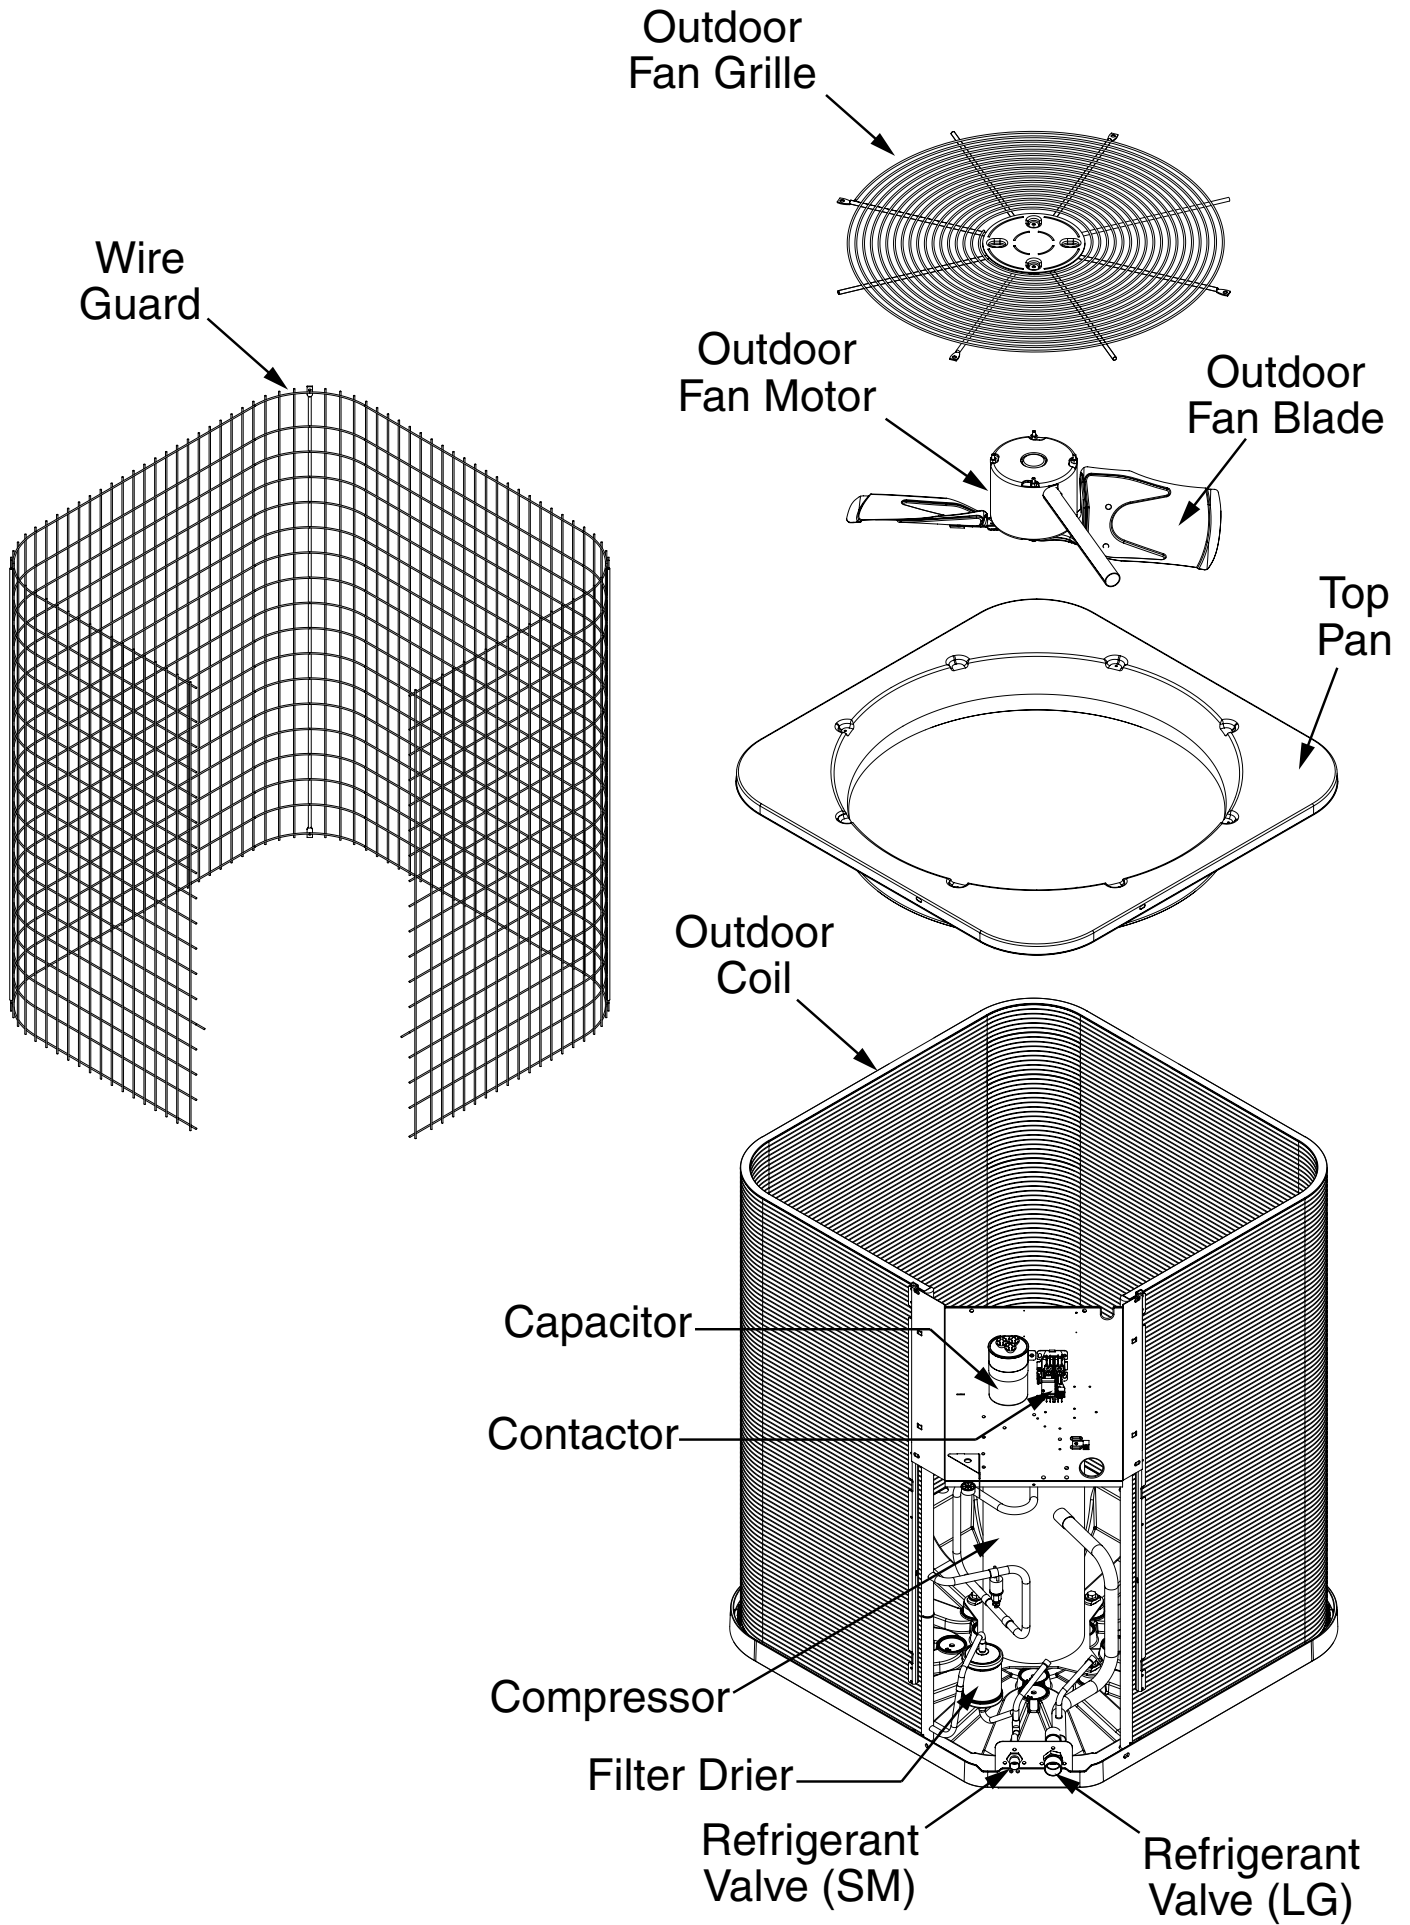

REPLACEMENT PARTS LIST

SPLIT SYSTEM AIR CONDITIONER FOR MANUFACTURED HOUSING

GSA2QE4M1(R,S)N SERIES

14 SEER MODELS

GSA2QE4M1(R,S)N SPLIT SYSTEM AIR CONDITIONER FOR MANUFACTURED HOUSING

DESCRIPTION	GSA2QE4M1RN24K	GSA2QE4M1RN30K	GSA2QE4M1RN36K	GSA2QE4M1SN42K	GSA2QE4M1SN48K
	1021731G	1021732G	1021733G	1021734G	1021735G
CAPACITOR	01-0095	01-0097	01-0292	01-0273	01-0271
COMPRESSOR	622706R	622707R	1021586R	1017098R	921465
COMPRESSOR MOLDED PLUG	634797R	634797R	634797R	634660R	634660R
CONTACTOR	1014863R	1014863R	1014863R	1014863R	1014864R
FILTER DRIER	669764R	669764R	669764R	669764R	669764R
HAIL GUARD (FLEXIBLE MESH)	669229R	669228R	669232R	669234R	669234R
HIGH PRESSURE SWITCH	632473R	632473R	632473R	632473R	632473R
OUTDOOR COIL	1009906R	1009903R	1009905R	1009904R	1009904R
OUTDOOR FAN BLADE	667261R	1024013R	1024013R	1024013R	1024013R
OUTDOOR FAN GRILLE	669334R	669335R	669335R	669335R	669335R
OUTDOOR FAN MOTOR	621919	622171	622066	622066	622066
PTCR	632691R	632691R	632691R	—	—
REFRIGERANT VALVE (LG)	664478R	664478R	664478R	664479R	664479R
REFRIGERANT VALVE (SM)	664477R	664477R	664477R	664477R	664477R
TOP PAN	496161YR	—	—	—	—
WIRE GUARD	102399403R	102399501R	102399503R	102399504R	102399504R