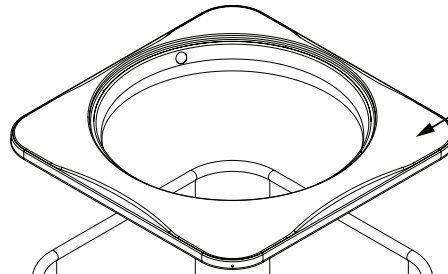

REPLACEMENT PARTS LIST

**RESIDENTIAL SPLIT SYSTEM HEAT PUMP
MSH1BE4M1SP SERIES
14 SEER MODELS**

Corner Post Style

Panel Style

Corner Post

Outdoor Fan Grille

Outdoor Fan Motor

Large Panel

Large Panel

Top Pan

Corner Post

Corner Post

Accumulator

Reversing Valve

Reversing Valve Coil

Muffler