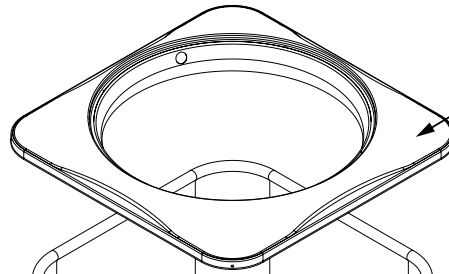

REPLACEMENT PARTS LIST

RESIDENTIAL SPLIT SYSTEM HEAT PUMP

MSH1BE4M1SP SERIES

14 SEER MODELS

Corner Post Style

Panel Style

Corner Post

Outdoor Fan Grille

Outdoor Fan Motor

Large Panel

Large Panel

Top Pan

Corner Post

Corner Post

Capacitor

Defrost Board