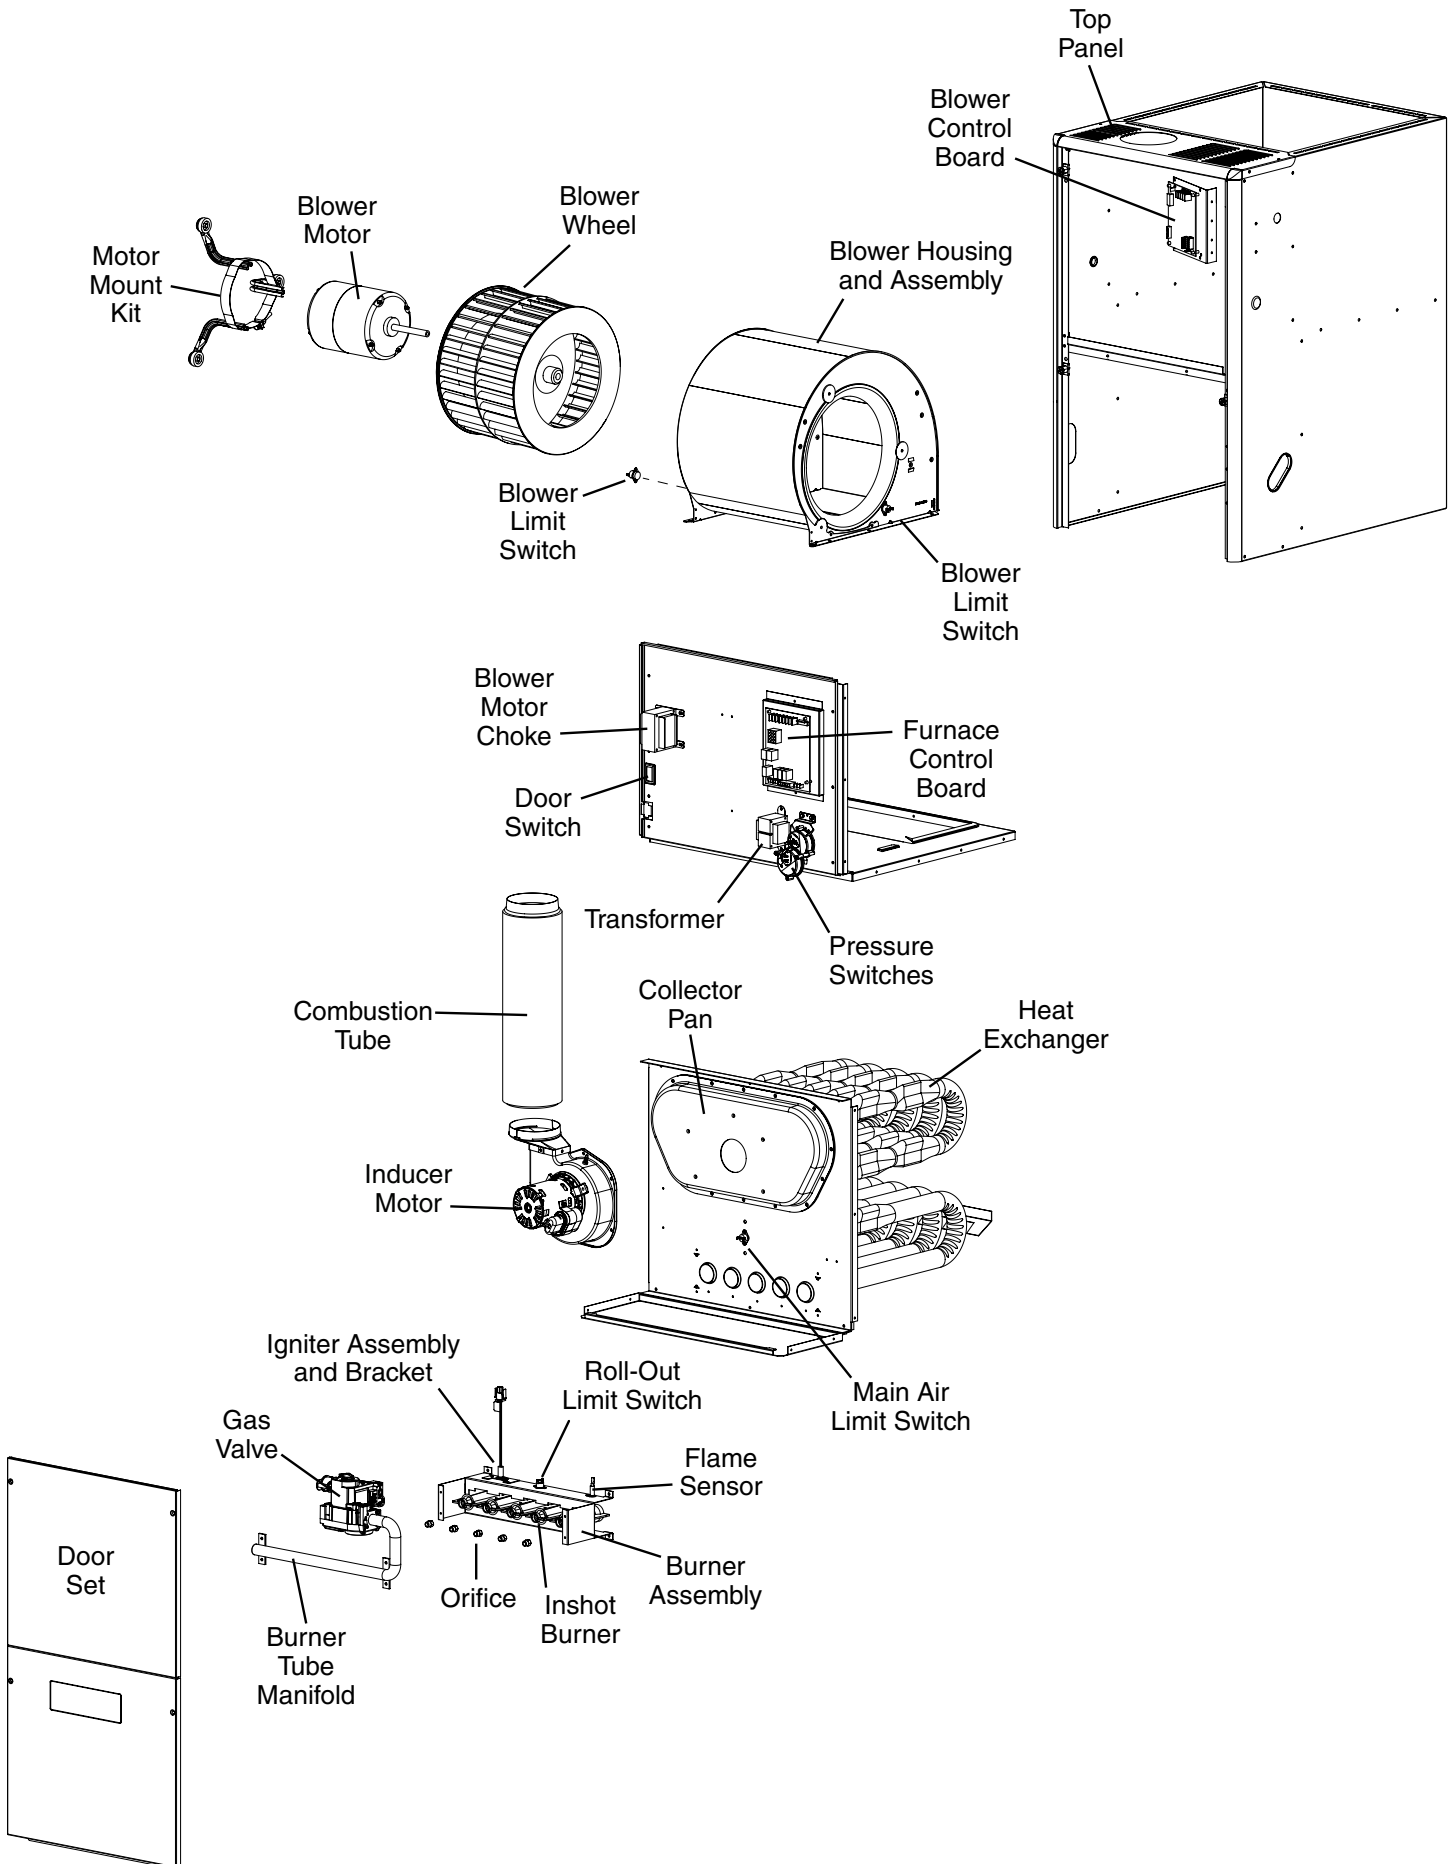

*G7TK / *G7TK-1 DOWNFLOW - COMPONENT LOCATION