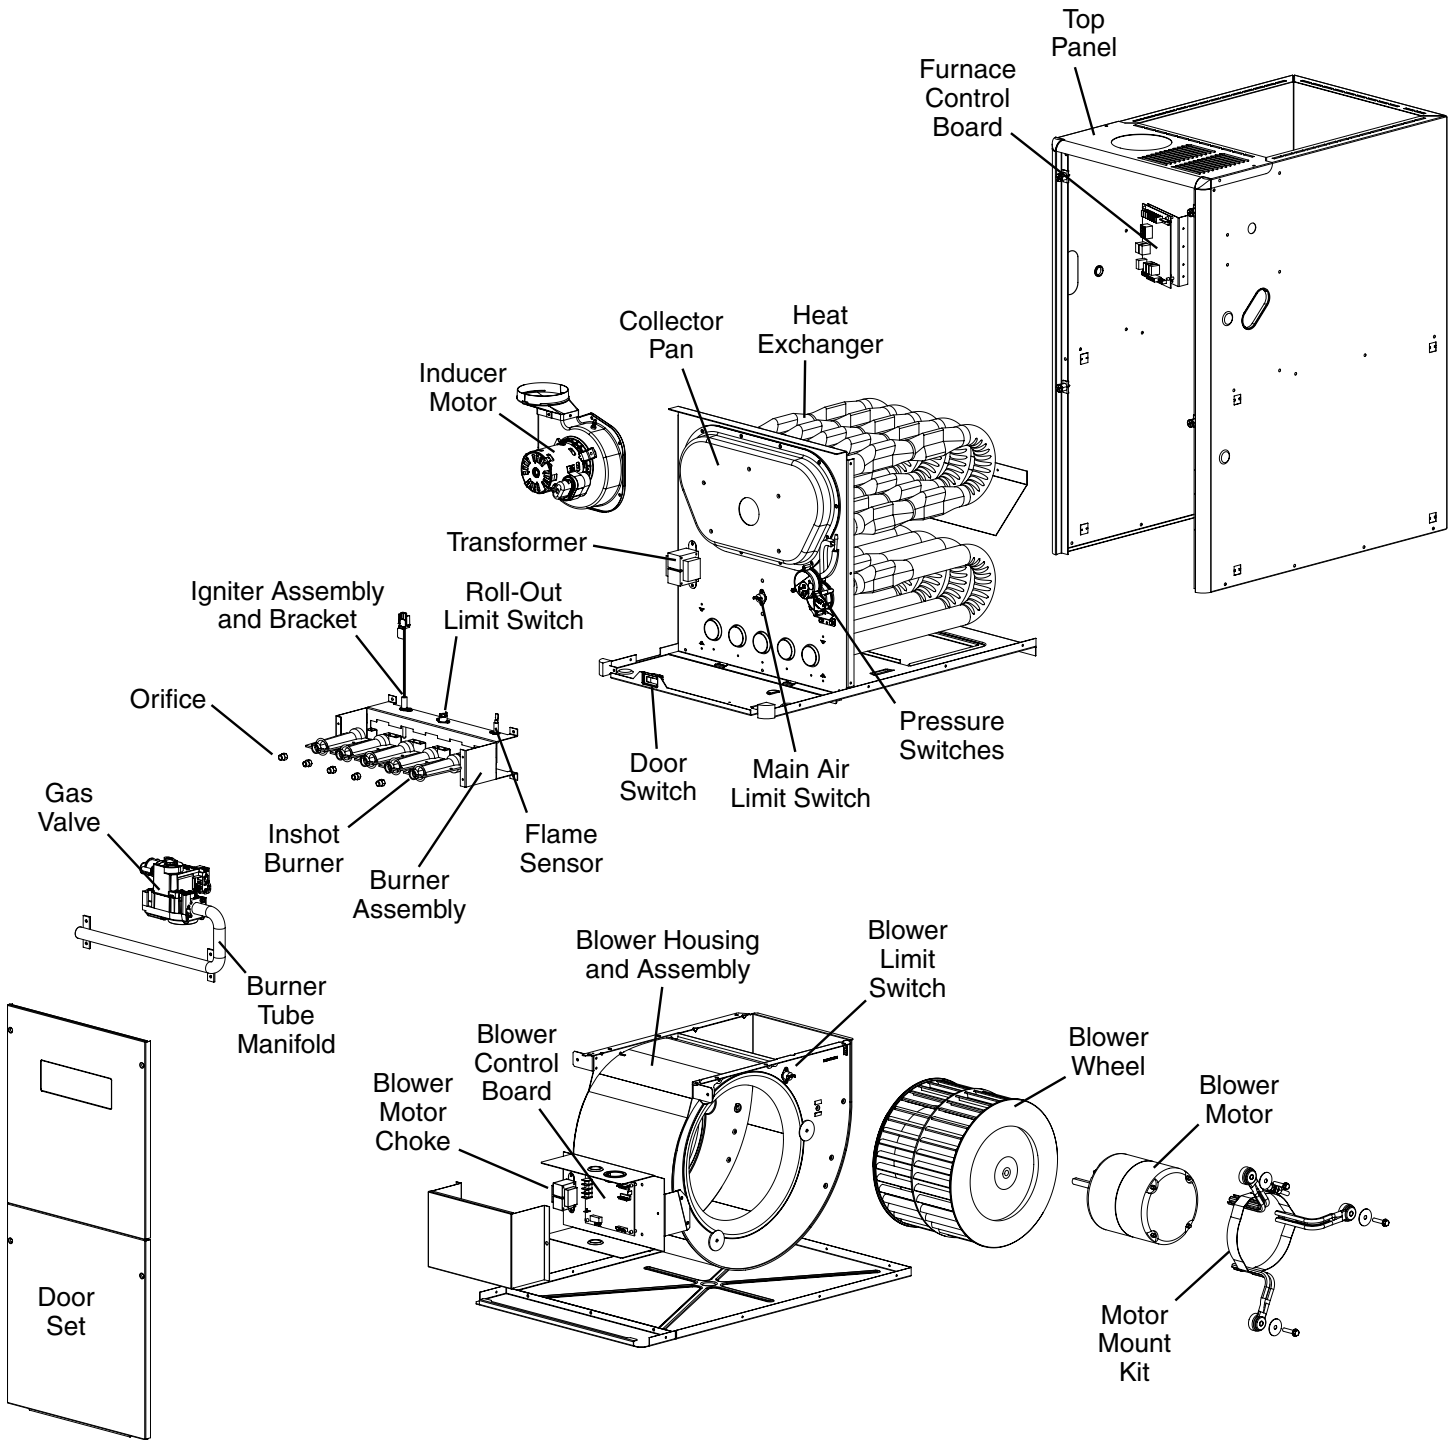

*G7TA / *G7TA-1 UPFLOW / HORIZONTAL - COMPONENT LOCATION