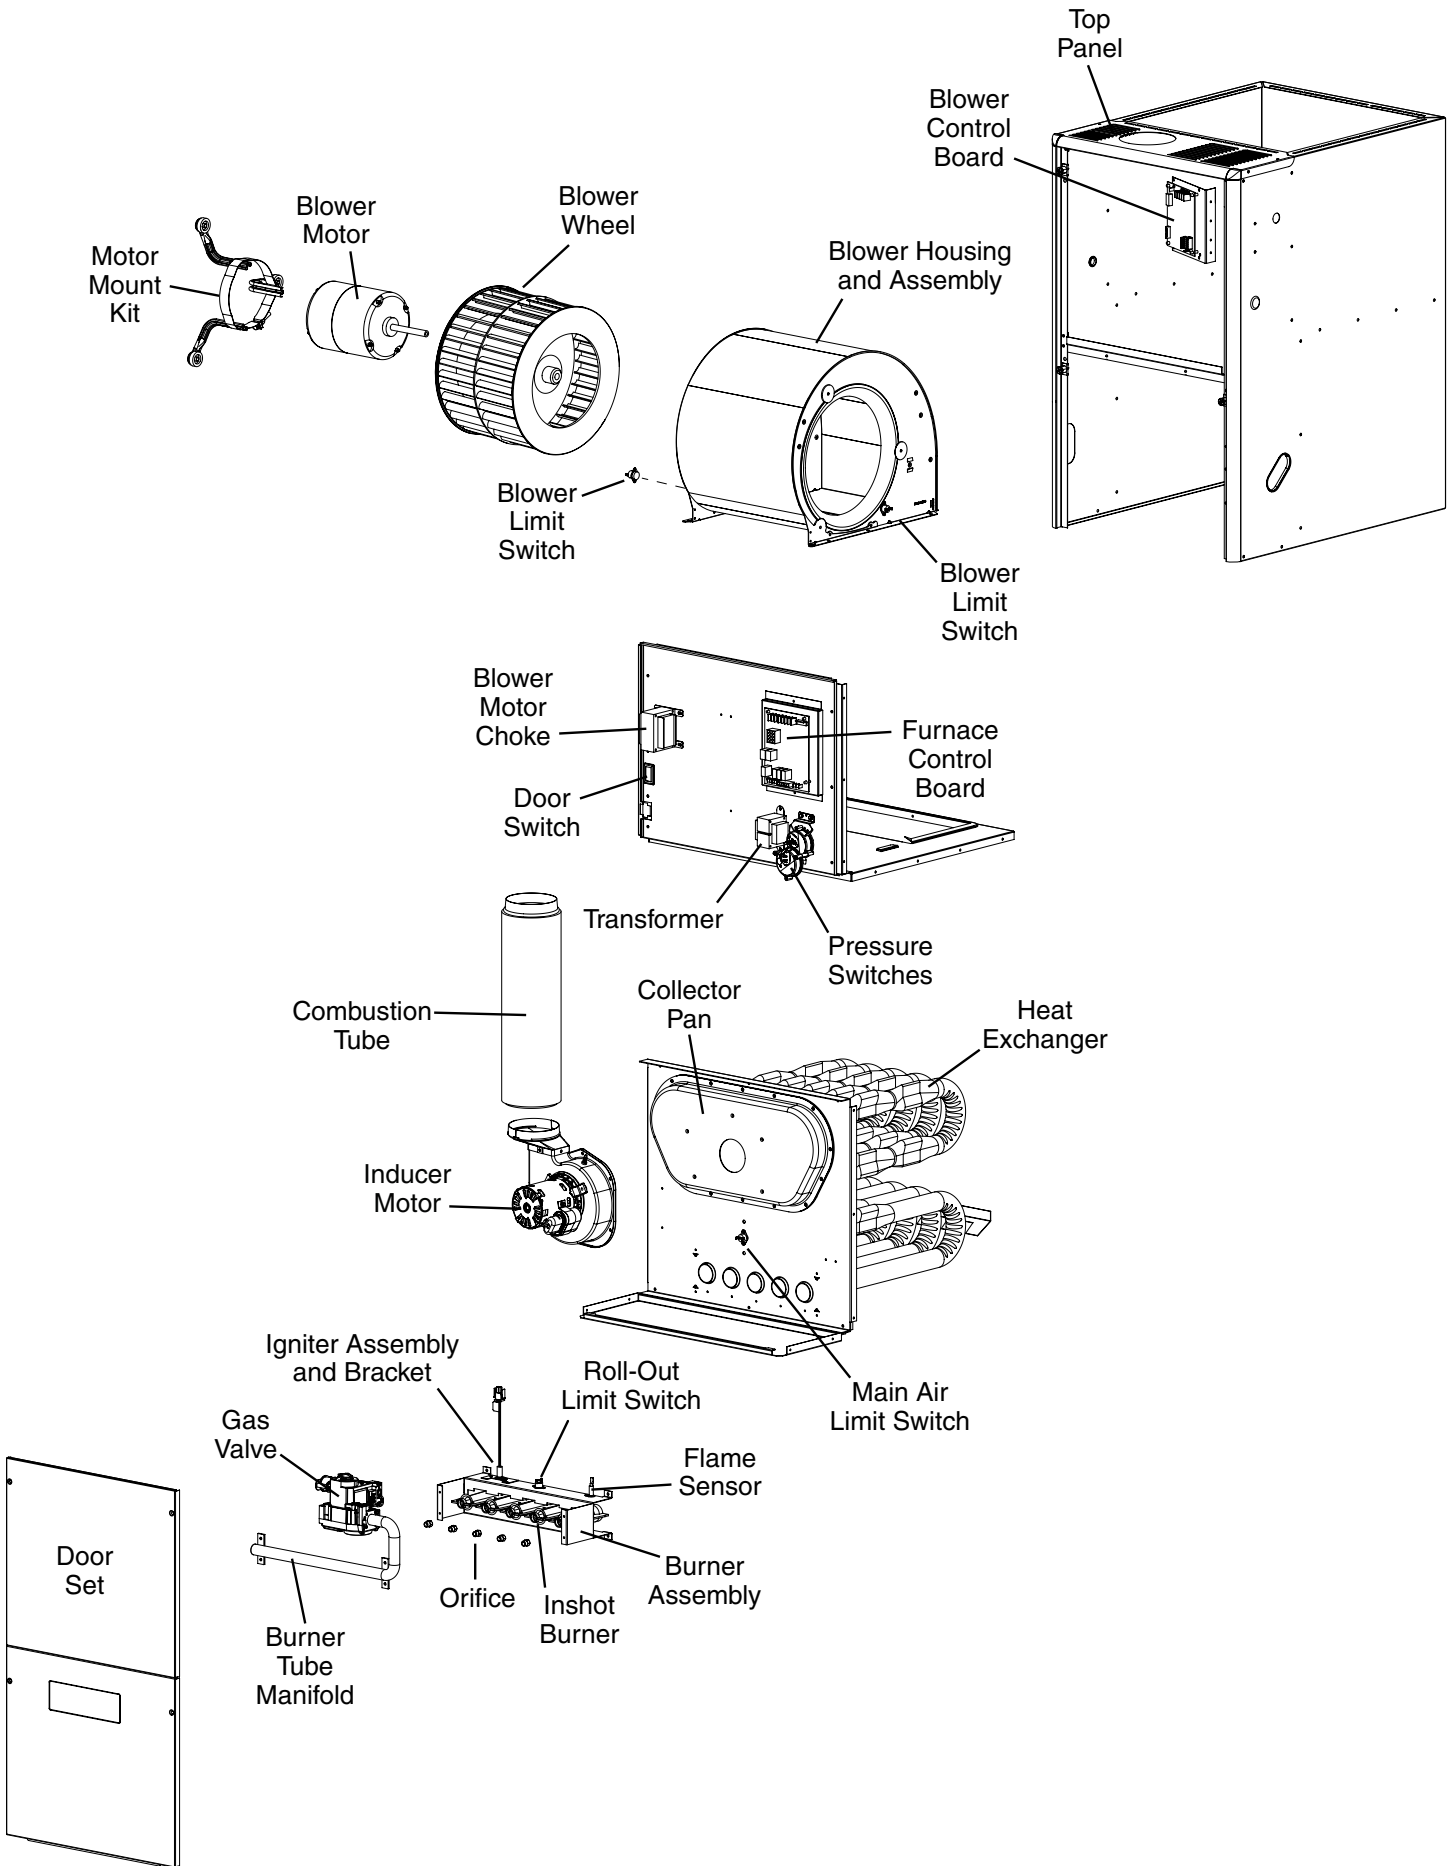

*G7TK / *G7TK-1 DOWNFLOW - COMPONENT LOCATION