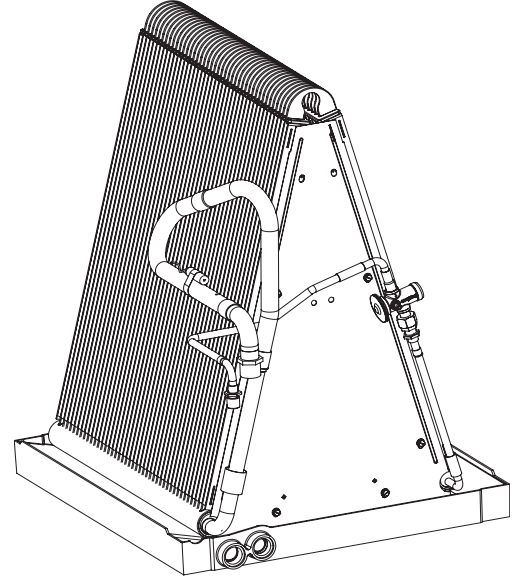

UNCASED INDOOR COIL C8BV, C8DV, & C8QV SERIES

**C8BV Uncased Indoor Coil
(Straight Brazed Connection)**

**C8DV Uncased Indoor Coil
(Downturn Brazed Connection)**

**C8QV Uncased Indoor Coil
(Downturn Quick Connect)**

MODEL	DESCRIPTION	X36U-B	X42U-C	X48U-C
C8BV	COMPLETE COIL ASSEMBLY	1014402	1014405	1014408
	DISTRIBUTOR	664588R	664588R	664588R
	DRAINPAN	669941R	669942R	669942R
	TXV	669566R	669567R	669568R
C8DV	COMPLETE COIL ASSEMBLY	1014403	1014406	1014409
	DISTRIBUTOR	664588R	664588R	664588R
	DRAINPAN	669941R	669942R	669942R
	LIQUID LINE ELBOW	154870R	154870R	154870R
	SUCTION LINE ELBOW	154860R	100706801R	100706801R
TXV	669566R	669567R	669568R	
C8QV	COMPLETE COIL ASSEMBLY	1014404	1014407	1014410
	DISTRIBUTOR	664588R	664588R	664588R
	DRAINPAN	669941R	669942R	669942R
	LIQUID QUICK CONNECT COUPLING	664480R	664480R	664480R
	SUCTION QUICK CONNECT COUPLING	664481R	1006839R	1006839R
TXV	669566R	669567R	669568R	