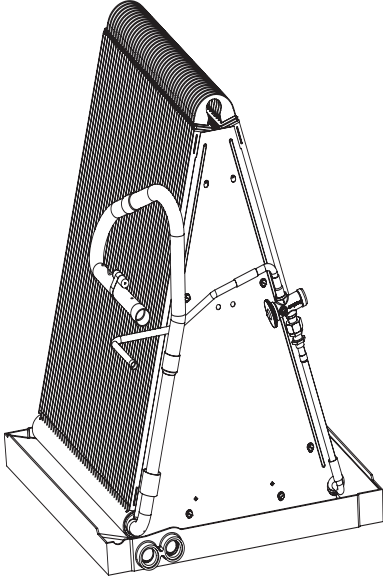

UNCASED INDOOR COIL C8BV, C8DV, & C8QV SERIES

**C8BV Uncased Indoor Coil
(Straight Brazed Connection)**

**C8DV Uncased Indoor Coil
(Downturn Brazed Connection)**

**C8QV Uncased Indoor Coil
(Downturn Quick Connect)**

MODEL	DESCRIPTION	X36U-B	X42U-C	X48U-C
C8BV	COMPLETE COIL ASSEMBLY	1014402	1014405	1014408
	DISTRIBUTOR	664588R	664588R	664588R
	DRAINPAN	669941R	669942R	669942R
	TXV	669566R	669567R	669568R
C8DV	COMPLETE COIL ASSEMBLY	1014403	1014406	1014409
	DISTRIBUTOR	664588R	664588R	664588R
	DRAINPAN	669941R	669942R	669942R
	LIQUID LINE ELBOW	154870R	154870R	154870R
	SUCTION LINE ELBOW	154860R	100706801R	100706801R
TXV	669566R	669567R	669568R	
C8QV	COMPLETE COIL ASSEMBLY	1014404	1014407	1014410
	DISTRIBUTOR	664588R	664588R	664588R
	DRAINPAN	669941R	669942R	669942R
	LIQUID QUICK CONNECT COUPLING	664480R	664480R	664480R
	SUCTION QUICK CONNECT COUPLING	664481R	1006839R	1006839R
TXV	669566R	669567R	669568R	