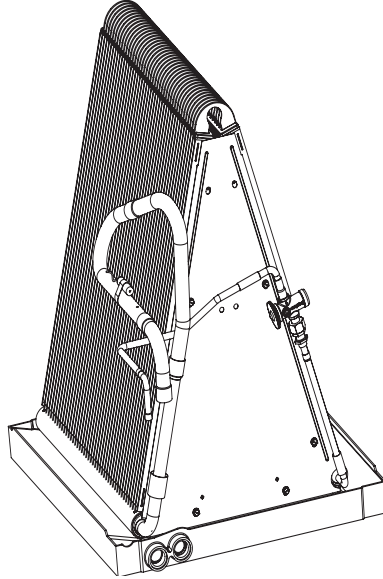

UNCASED INDOOR COIL C8BV, C8DV, & C8QV SERIES

**C8BV Uncased Indoor Coil
(Straight Brazed Connection)**

**C8DV Uncased Indoor Coil
(Downturn Brazed Connection)**

**C8QV Uncased Indoor Coil
(Downturn Quick Connect)**

MODEL	DESCRIPTION	X36U-B	X42U-C	X48U-C
C8BV	COMPLETE COIL ASSEMBLY	1014402	1014405	1014408
	DISTRIBUTOR	664588R	664588R	664588R
	DRAINPAN	669941R	669942R	669942R
	TXV	669566R	669567R	669568R
C8DV	COMPLETE COIL ASSEMBLY	1014403	1014406	1014409
	DISTRIBUTOR	664588R	664588R	664588R
	DRAINPAN	669941R	669942R	669942R
	LIQUID LINE ELBOW	154870R	154870R	154870R
	SUCTION LINE ELBOW	154860R	100706801R	100706801R
TXV	669566R	669567R	669568R	
C8QV	COMPLETE COIL ASSEMBLY	1014404	1014407	1014410
	DISTRIBUTOR	664588R	664588R	664588R
	DRAINPAN	669941R	669942R	669942R
	LIQUID QUICK CONNECT COUPLING	664480R	664480R	664480R
	SUCTION QUICK CONNECT COUPLING	664481R	1006839R	1006839R
TXV	669566R	669567R	669568R	