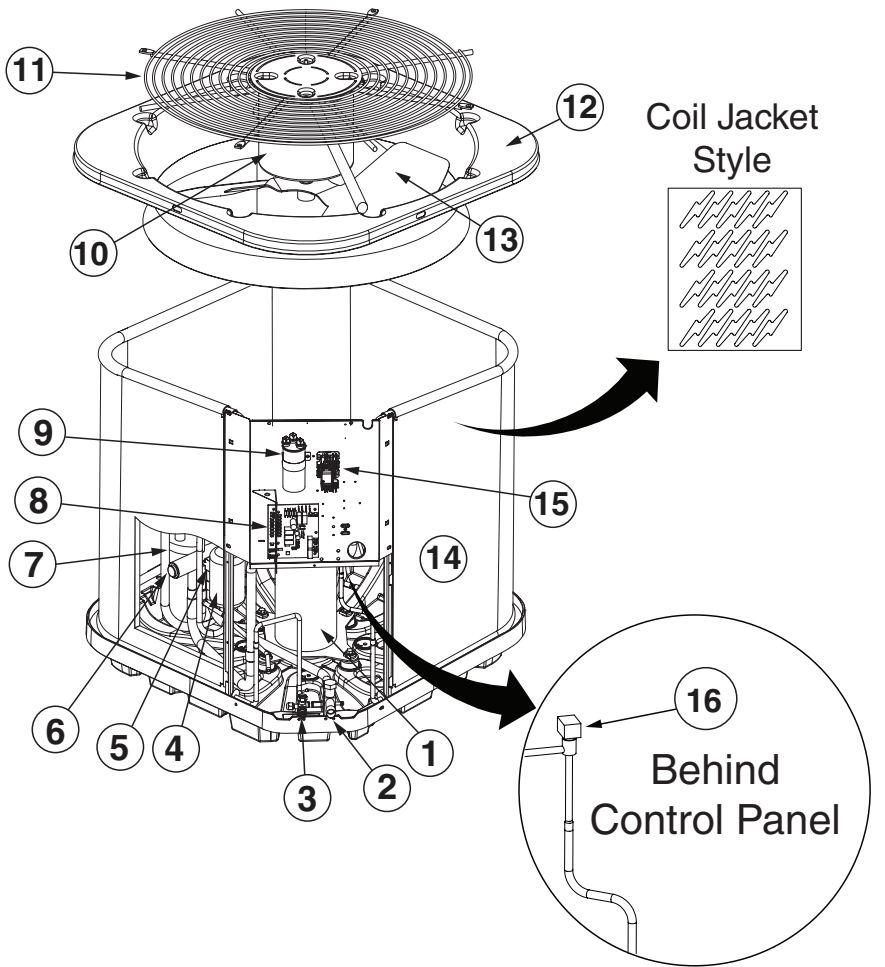

REPLACEMENT PARTS LIST

SPLIT SYSTEM HEAT PUMP WITH MICROCHANNEL COIL

JT6BE SERIES

14 SEER MODELS

ITEM #	COMPONENT
1	COMPRESSOR
2	REFRIGERANT VALVE (LG)
3	REFRIGERANT VALVE (SM)
4	MUFFLER
5	REVERSING VALVE COIL
6	REVERSING VALVE
7	ACCUMULATOR
8	DEFROST BOARD
9	CAPACITOR
10	OUTDOOR FAN MOTOR
11	OUTDOOR FAN GRILLE
12	TOP PAN
13	OUTDOOR FAN BLADE
14	OUTDOOR COIL
15	CONTACTOR
16	HOT GAS BYPASS SOLENOID

JT6BE SERIES SPLIT SYSTEM HEAT PUMP WITH MICROCHANNEL COIL

COMPONENT	JT6BE-024K	JT6BE-030K	JT6BE-036K	JT6BE-042K
	1006503J	1006504J	1006505J	1006506J
Accumulator	668853	668853	668794	668794
Ambient Sensor	624780	624780	624780	624780
Capacitor	01-0095	01-0097	01-0097	01-0273
Compressor	622706R	622707R	622753R	1017098R
Compressor Molded Plug	634797	634797	634797	634660
Contactora	1014863R	1014863R	1014863R	1014863R
Crankcase Heater	632410	632410	632410	632410
Defrost Board	624813	624813	624813	624813
Defrost Sensor	624812	624812	624812	624812
Filter Drier	669762	669762	669762	669762
High Pressure Switch	632473R	632473R	632473R	632473R
Hot Gas Bypass Coil	669992	669992	669992	669992
Hot Gas Bypass Valve	669964	669964	669964	669964
Muffler	669546R	669546R	669546R	669546R
Outdoor Coil	664905R	664906R	664907R	664907R
Outdoor Coil Guard	2B6603R	2B6605R	2B6606R	2B6606R
Outdoor Fan Blade	667383	667383	667383	667383
Outdoor Fan Grille	669335R	669335R	669335R	669335R
Outdoor Fan Motor	622171	622171	622080	621972
PTCR	632691	632691	632691	--
Refrigerant Valve (LG)	663864R	663864R	663865R	663865R
Refrigerant Valve (SM)	664850R	664850R	664850R	664850R
Reversing Valve	669465R	669465R	M0079102	M0079102
Reversing Valve Coil	669470R	669470R	669937R	669937R
Swivel Nut Connector	664194R	664194R	664194R	664194R
Top Pan	496162R	496162R	496162R	496162R