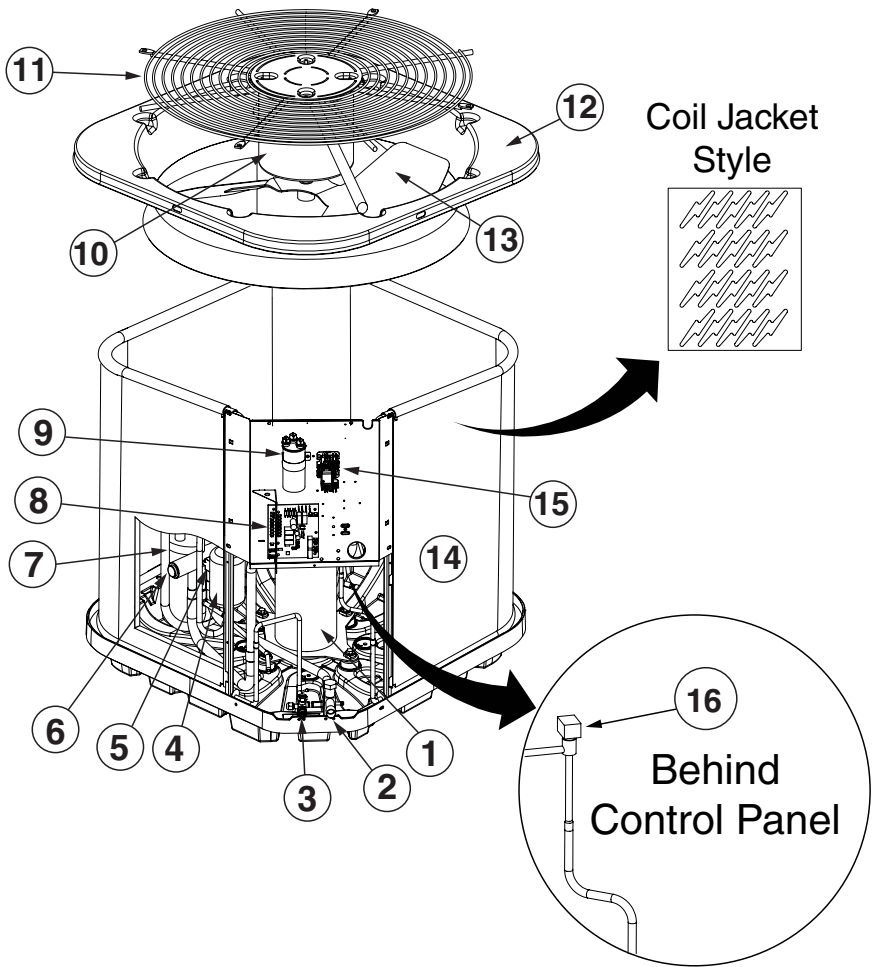

REPLACEMENT PARTS LIST

SPLIT SYSTEM HEAT PUMP WITH MICROCHANNEL COIL

JT6BE SERIES

14 SEER MODELS

ITEM #	COMPONENT
1	COMPRESSOR
2	REFRIGERANT VALVE (LG)
3	REFRIGERANT VALVE (SM)
4	MUFFLER
5	REVERSING VALVE COIL
6	REVERSING VALVE
7	ACCUMULATOR
8	DEFROST BOARD
9	CAPACITOR
10	OUTDOOR FAN MOTOR
11	OUTDOOR FAN GRILLE
12	TOP PAN
13	OUTDOOR FAN BLADE
14	OUTDOOR COIL
15	CONTACTOR
16	HOT GAS BYPASS SOLENOID

JT6BE SERIES SPLIT SYSTEM HEAT PUMP WITH MICROCHANNEL COIL

COMPONENT	JT6BE-024K	JT6BE-030K	JT6BE-036K	JT6BE-042K
	1006503J	1006504J	1006505J	1006506J
ACCUMULATOR	668853	668853	668794	668794
AMBIENT SENSOR	624780	624780	624780	624780
CAPACITOR	01-0095	01-0097	01-0097	01-0273
COMPRESSOR	622706R	622707R	622753R	921463
COMPRESSOR MOLDED PLUG	634797	634797	634797	634660
CONTACTOR	624826	624826	624826	624826
CRANKCASE HEATER	632410	632410	632410	632410
DEFROST BOARD	624813	624813	624813	624813
DEFROST SENSOR	624812	624812	624812	624812
FILTER DRIER	669762	669762	669762	669762
HIGH PRESSURE SWITCH	632473R	632473R	632473R	632473R
HOT GAS BYPASS COIL	669992	669992	669992	669992
HOT GAS BYPASS VALVE	669964	669964	669964	669964
MUFFLER	669546R	669546R	669546R	669546R
OUTDOOR COIL	664905R	664906R	664907R	664907R
OUTDOOR COIL GUARD	2B6603R	2B6605R	2B6606R	2B6606R
OUTDOOR FAN BLADE	667383	667383	667383	667383
OUTDOOR FAN GRILLE	669335R	669335R	669335R	669335R
OUTDOOR FAN MOTOR	622171	622171	622080	621972
PTCR	632691	632691	632691	--
REFRIGERANT VALVE (LG)	663864R	663864R	663865R	663865R
REFRIGERANT VALVE (SM)	664850R	664850R	664850R	664850R
REVERSING VALVE	669465R	669465R	M0079102	M0079102
REVERSING VALVE COIL	669470R	669470R	669937R	669937R
SWIVEL NUT CONNECTOR	664194R	664194R	664194R	664194R
TOP PAN	496162R	496162R	496162R	496162R