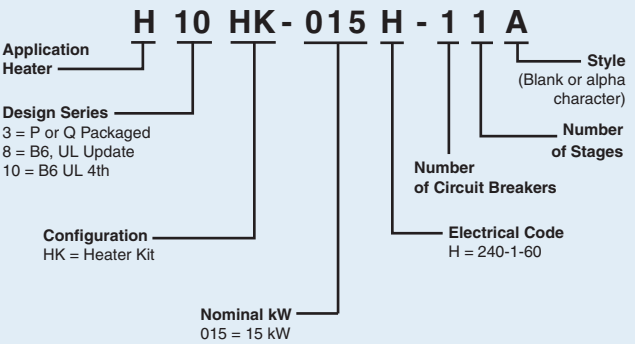

SERIAL NUMBER INTERPRETER

* May be preceded by an alphanumeric character denoting private brand.

* May be preceded by an alphanumeric character denoting private brand.

1-800-422-4328

www.nortekhvaca.com