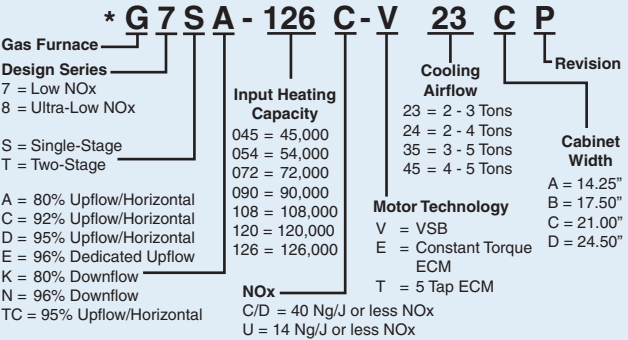

SERIAL NUMBER INTERPRETER

* May be preceded by an alphanumeric character denoting private brand.

* May be preceded by an alphanumeric character denoting private brand.

1-800-422-4328

www.nortekhvaca.com