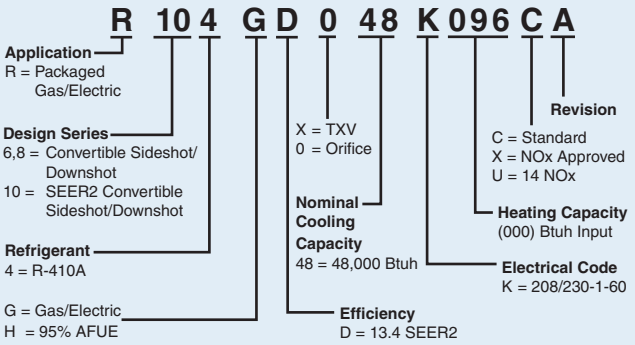

SERIAL NUMBER INTERPRETER

* May be preceded by an alphanumeric character denoting private brand.

* May be preceded by an alphanumeric character denoting private brand.

1-800-422-4328

www.nortekhvaca.com