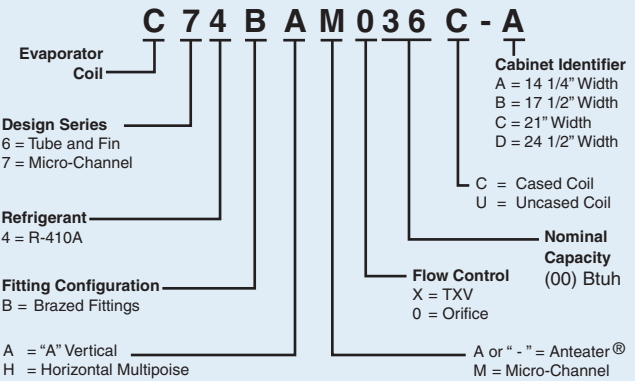

SERIAL NUMBER INTERPRETER

* May be preceded by an alphanumeric character denoting private brand.

* May be preceded by an alphanumeric character denoting private brand.

1-800-422-4328

www.nortekhvaca.com