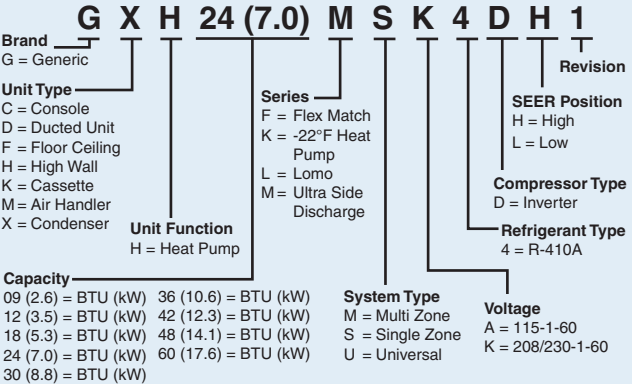

SERIAL NUMBER INTERPRETER

* May be preceded by an alphanumeric character denoting private brand.

* May be preceded by an alphanumeric character denoting private brand.

1-800-422-4328

www.nortekhvaca.com