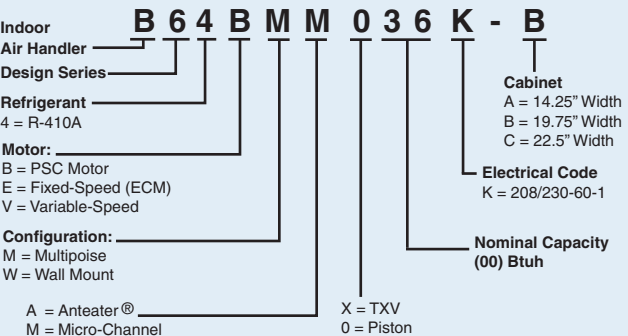

SERIAL NUMBER INTERPRETER

* May be preceded by an alphanumeric character denoting private brand.

* May be preceded by an alphanumeric character denoting private brand.

1-800-422-4328

www.nortekhvaca.com