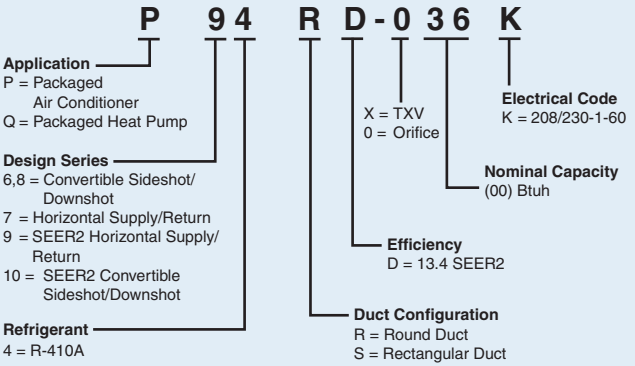

SERIAL NUMBER INTERPRETER

* May be preceded by an alphanumeric character denoting private brand.

* May be preceded by an alphanumeric character denoting private brand.

1-800-422-4328

www.nortekhvaca.com