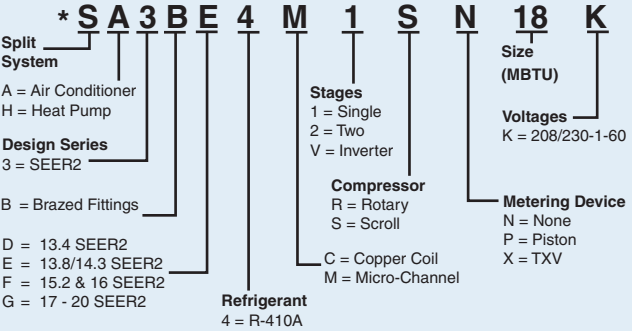

SERIAL NUMBER INTERPRETER

* May be preceded by an alphanumeric character denoting private brand.

* May be preceded by an alphanumeric character denoting private brand.

1-800-422-4328

www.nortekhvaca.com