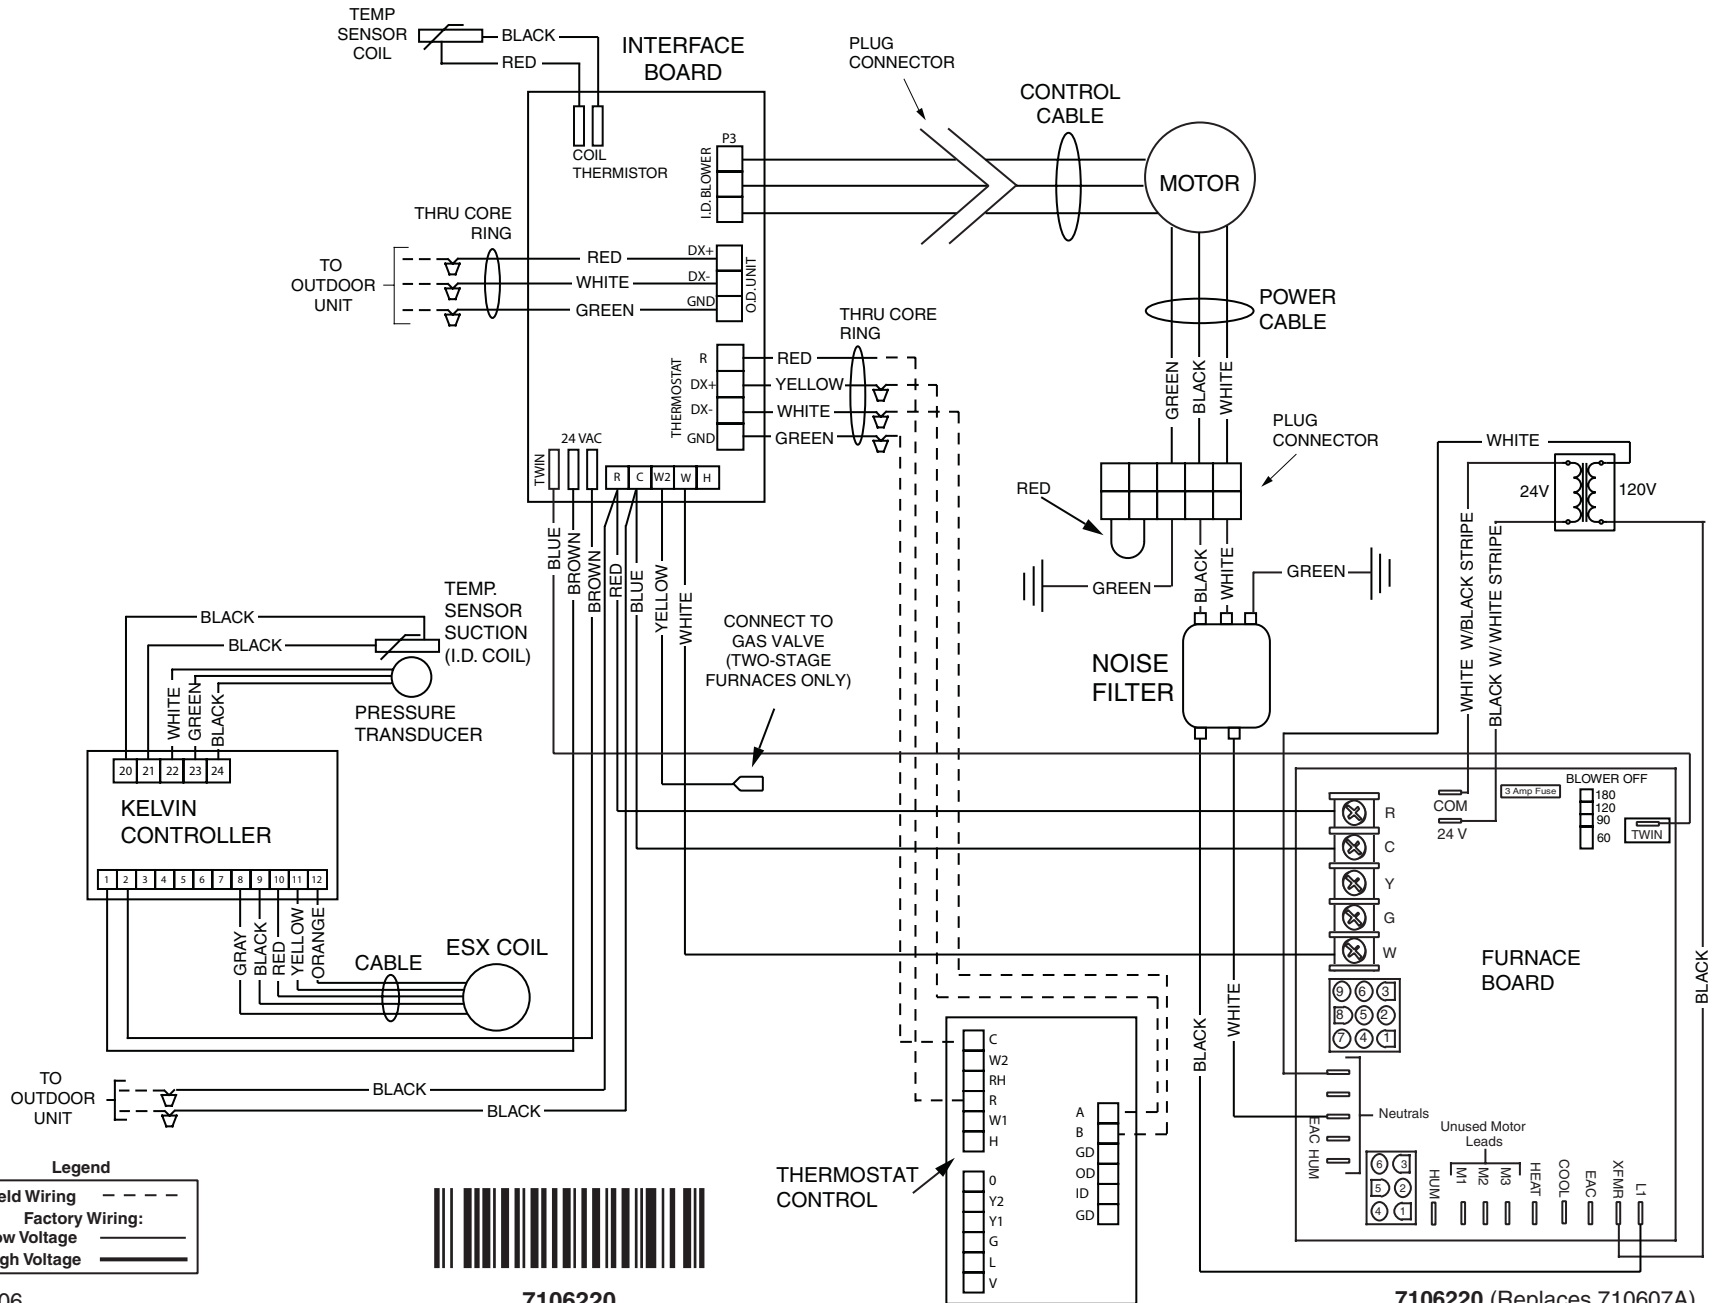

# WIRING DIAGRAM

## Furnace Kit for iQDrive™ System

**Legend**

Field Wiring: - - - - -  
 Factory Wiring: \_\_\_\_\_  
 Low Voltage: \_\_\_\_\_  
 High Voltage: \_\_\_\_\_

7106220

07/06

7106220 (Replaces 710607A)