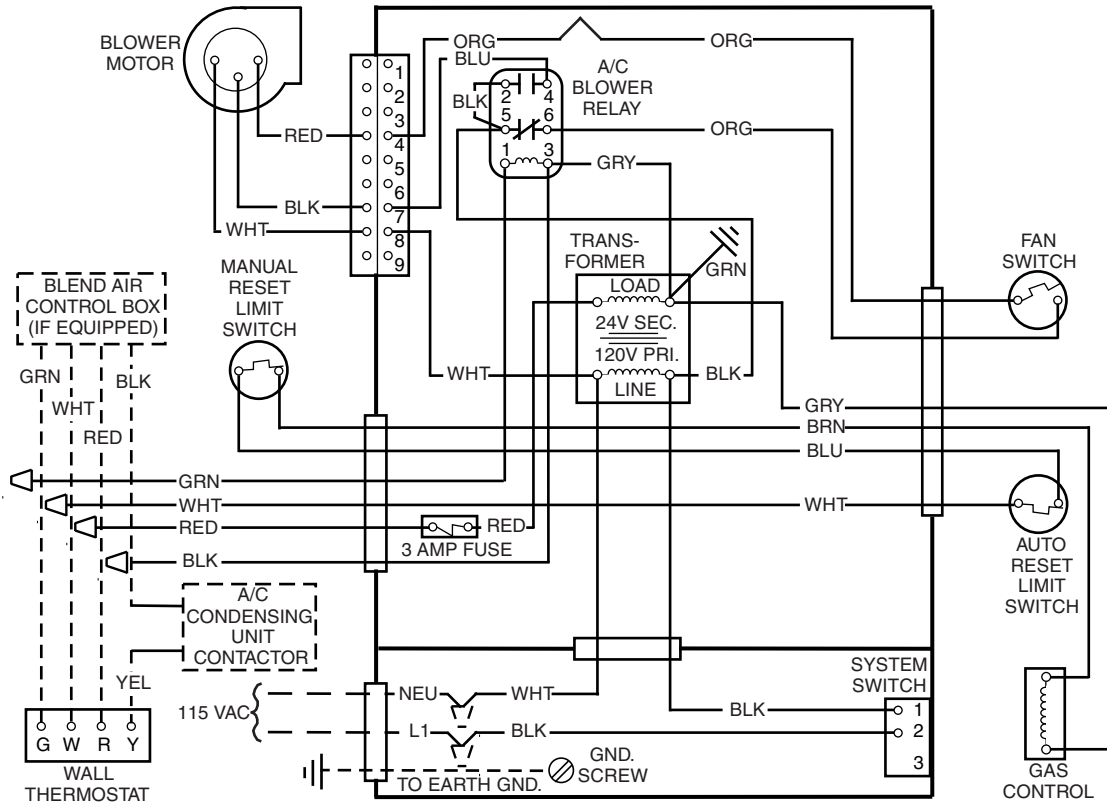

WIRING DIAGRAM

⚠ WARNING

ELECTRIC SHOCK HAZARD.

- Can cause injury or death.
- Disconnect all electric power before servicing.
- Original wire replacement must be Type 105° C Thermoplastic or its equivalent.

LEGEND:

FIELD WIRING	---
LOW VOLTAGE	—
HIGH VOLTAGE	—

710196B
(Replaces 710196A)

0315