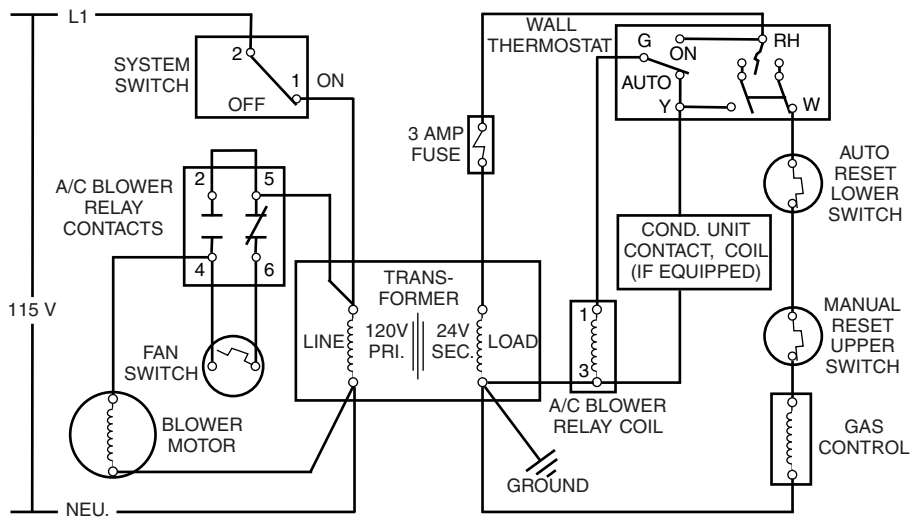

WIRING DIAGRAM

⚠ WARNING

ELECTRIC SHOCK HAZARD.

- Can cause injury or death.
- Disconnect all electric power before servicing.
- Original wire replacement must be Type 105° C Thermoplastic or its equivalent.

LEGEND:

FIELD WIRING	---
LOW VOLTAGE	—
HIGH VOLTAGE	—

710196B
(Replaces 710196A)

0315