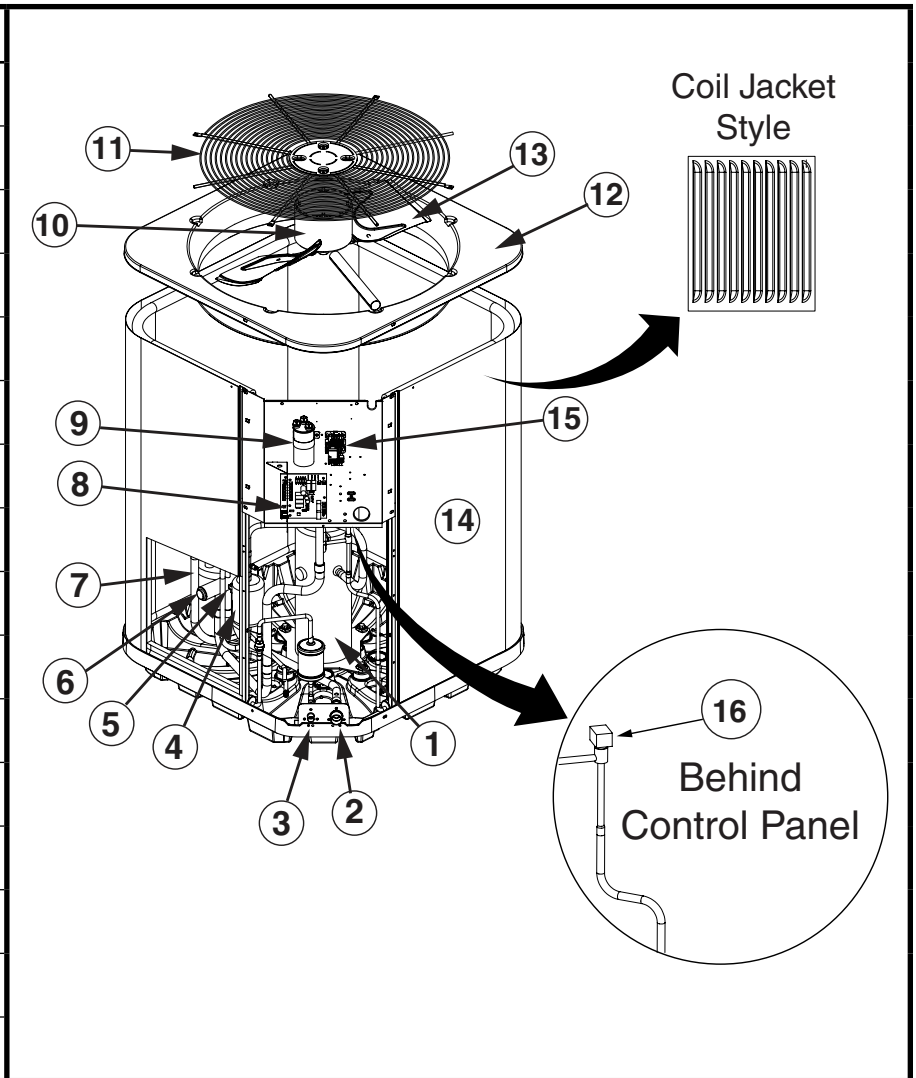

REPLACEMENT PARTS LIST

SPLIT SYSTEM HEAT PUMP WITH MICROCHANNEL COIL

ET4QE SERIES

14 SEER MODELS

| ITEM # | COMPONENT |
|--------|-------------------------|
| 1 | COMPRESSOR |
| 2 | REFRIGERANT VALVE (LG) |
| 3 | REFRIGERANT VALVE (SM) |
| 4 | MUFFLER |
| 5 | REVERSING VALVE COIL |
| 6 | REVERSING VALVE |
| 7 | ACCUMULATOR |
| 8 | DEFROST BOARD |
| 9 | CAPACITOR |
| 10 | OUTDOOR FAN MOTOR |
| 11 | OUTDOOR FAN GRILLE |
| 12 | TOP PAN |
| 13 | OUTDOOR FAN BLADE |
| 14 | OUTDOOR COIL |
| 15 | CONTACTOR |
| 16 | HOT GAS BYPASS SOLENOID |