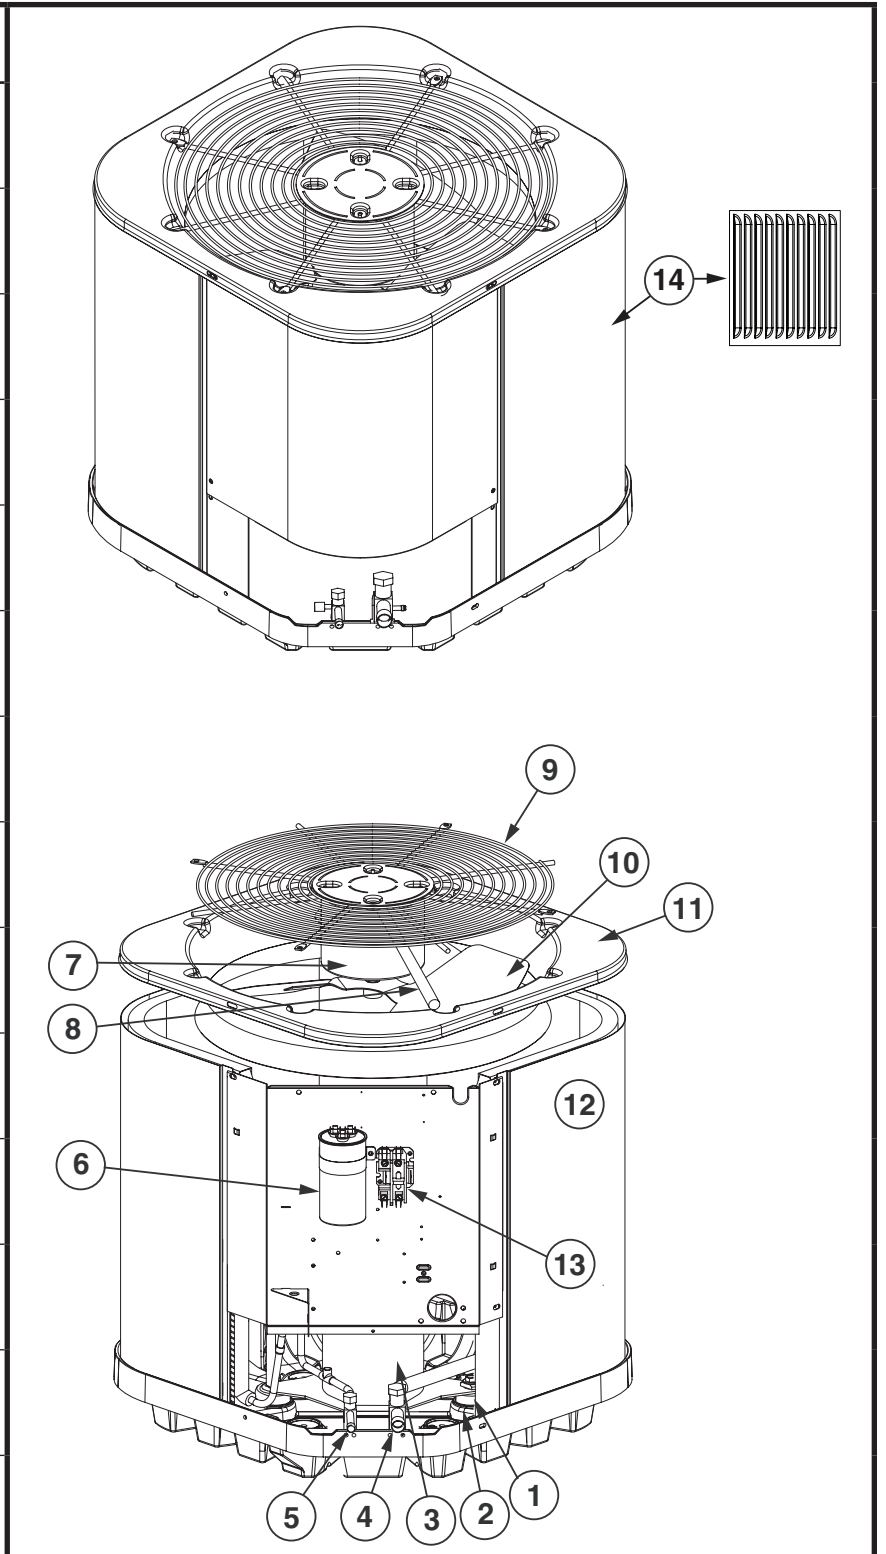

REPLACEMENT PARTS LIST

SPLIT SYSTEM AIR CONDITIONER WITH MICROCHANNEL COIL

ES5B(A,X) EXPORT SERIES

13 SEER MODELS

| ITEM # | COMPONENT |
|--------|------------------------|
| 1 | COMPRESSOR BOLT |
| 2 | COMPRESSOR GROMMET |
| 3 | COMPRESSOR |
| 4 | REFRIGERANT VALVE (LG) |
| 5 | REFRIGERANT VALVE (SM) |
| 6 | CAPACITOR |
| 7 | OUTDOOR FAN MOTOR |
| 8 | MOTOR WIRE CONDUIT |
| 9 | OUTDOOR FAN GRILLE |
| 10 | OUTDOOR FAN BLADE |
| 11 | TOP PAN |
| 12 | OUTDOOR COIL |
| 13 | CONTACTOR |
| 14 | OUTDOOR COIL GUARD |