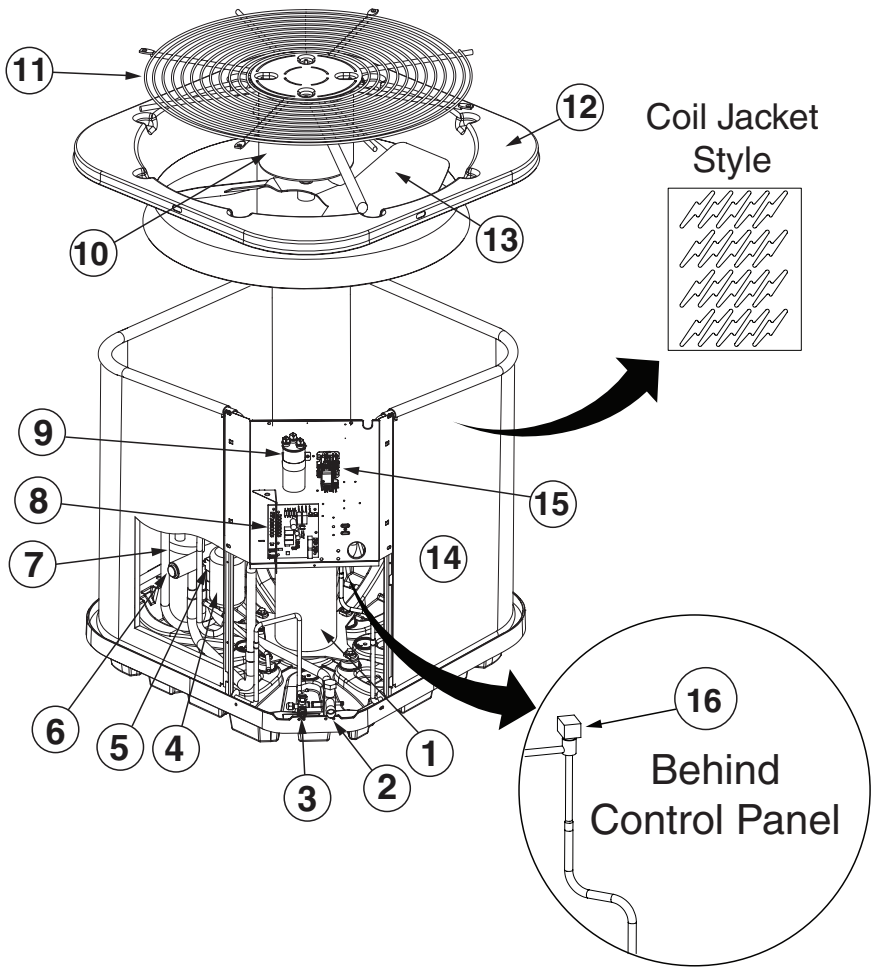

## REPLACEMENT PARTS LIST

SPLIT SYSTEM HEAT PUMP WITH MICROCHANNEL COIL

JT4BE SERIES

14 SEER MODELS

ITEM #	COMPONENT
1	COMPRESSOR
2	REFRIGERANT VALVE (LG)
3	REFRIGERANT VALVE (SM)
4	MUFFLER
5	REVERSING VALVE COIL
6	REVERSING VALVE
7	ACCUMULATOR
8	DEFROST BOARD
9	CAPACITOR
10	OUTDOOR FAN MOTOR
11	OUTDOOR FAN GRILLE
12	TOP PAN
13	OUTDOOR FAN BLADE
14	OUTDOOR COIL
15	CONTACTOR
16	HOT GAS BYPASS SOLENOID