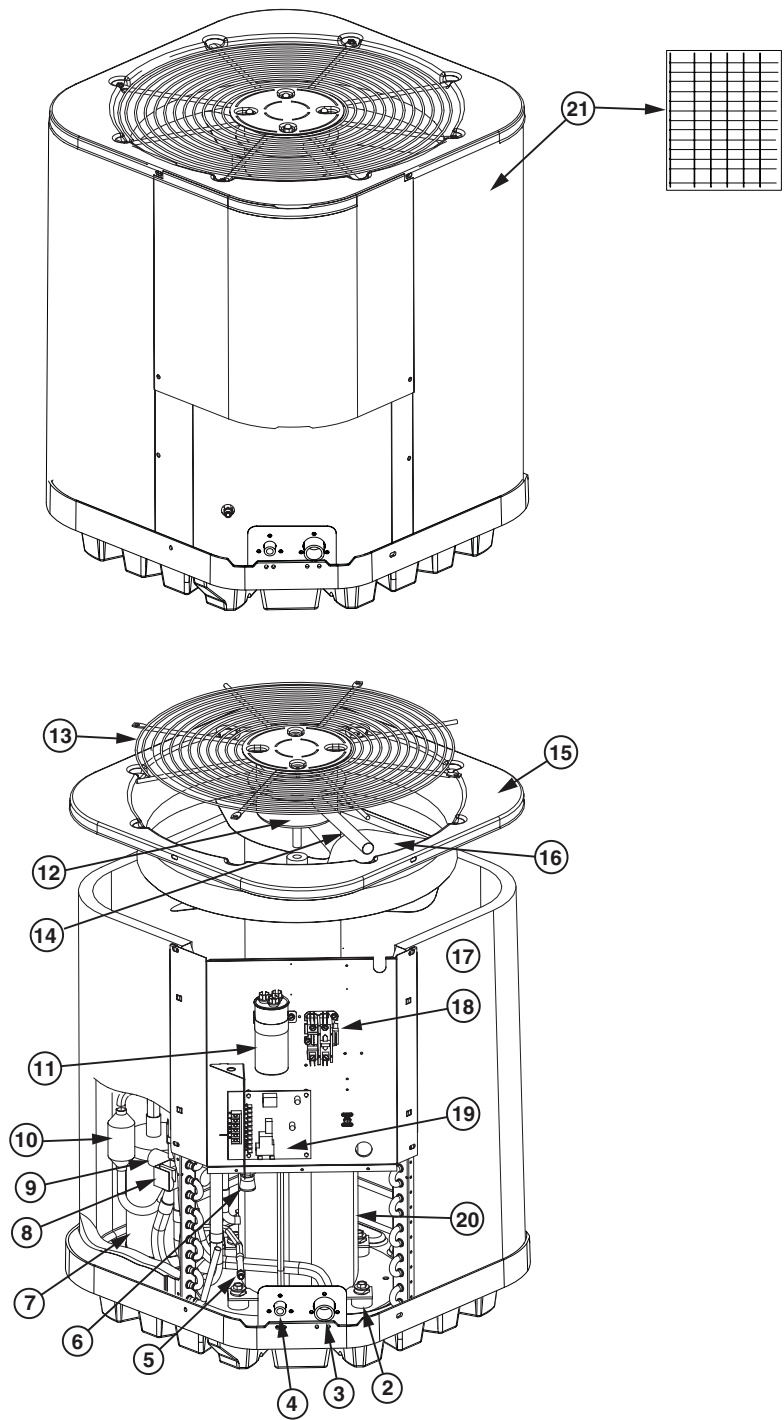

REPLACEMENT PARTS LIST

Residential Split System Air Conditioner

WS4BD Series

13 SEER Models

ITEM #	COMPONENT
2	Compressor Grommet
3	Refrigerant Valve (LG)
4	Refrigerant Valve (SM)
5	Shrader Valve
6	Swivel Connector
7	Accumulator
8	Reversing Valve Coil
9	Reversing Valve
10	Muffler
11	Low Voltage Divider
12	Capactor Strap
13	Capacitor
14	Outdoor Fan Motor
15	Outdoor Fan Grille
16	Motor Wire Conduit
17	Top Pan
18	Outdoor Fan Blade
19	Outdoor Coil
20	Contactator
21	Control Box
22	Defrost Board
23	Compressor
24	Access Panel
25	Control Box Cover
26	Outdoor Coil Guard

WS4BD Series Residential Split System Air Conditioner

DESCRIPTION	042KB	048KB	060KB
Capacitor	01-0271	01-0278	01-0278
Capacitor Strap	258780R	258780R	258780R
Coil Guard (Formed)	277532R	277532R	—
Compressor	1017098R	921466	921467
Compressor Molded Plug (not shown)	634660R	634660R	634660R
Contactora	624712	624713	624714
Fan Blade	667319R	667319R	667319R
Fan Grille	669335R	669335R	669335R
Fan Motor	622066	622066	622066
Filter Drier (not shown)	669764	669764	669764
Grommet, Compressor	668530	668530	668530
High Press Switch (not shown)	632473R	632473R	632473R
Outdoor Coil (Formed)	1009903R	1009903R	2B5232R
Refrigerant Valve (Large)	663865R	663865R	663865R
Refrigerant Valve (Small)	663862R	663862R	663862R
Top Pan	496162R	496162R	496162R