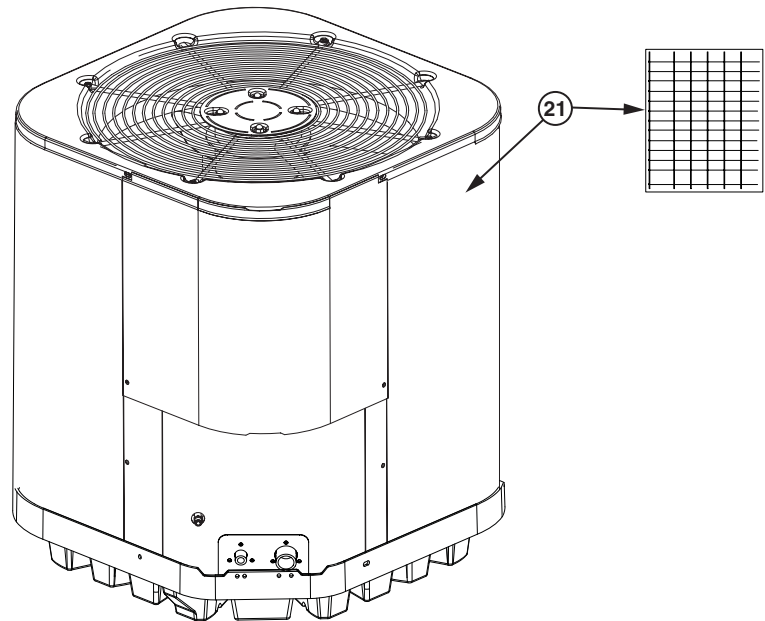

REPLACEMENT PARTS LIST

Residential Split System Air Conditioner

WS4BD Series

13 SEER Models

ITEM #	COMPONENT
1	Compressor Bolt
2	Compressor Grommet
3	Refrigerant Valve (LG)
4	Refrigerant Valve (SM)
5	Shrader Valve
6	Swivel Connector
7	Accumulator
8	Reversing Valve Coil
9	Reversing Valve
10	Muffler
11	Low Voltage Divider
12	Capactor Strap
13	Capacitor
14	Outdoor Fan Motor
15	Outdoor Fan Grille
16	Motor Wire Conduit
17	Top Pan </td
18	Outdoor Fan Blade
19	Outdoor Coil
20	Contacter
21	Control Box
22	Defrost Board
23	Compressor
24	Access Panel
25	Control Box Cover
26	Outdoor Coil Guard

WS4BD Series Residential Split System Air Conditioner

DESCRIPTION	042KB	048KB	060KB
Bolt, Compressor (composite)	600426	600426	600426
Capacitor	01-0271	01-0278	01-0278
Capacitor strap	258780R	258780R	258780R
Coil Guard (Formed)	277532R	277532R	277533R
Compressor	921463	921466	921467
Compressor molded plug (not shown)	634660R	634660R	634660R
Contactator	624712	624713	624714
Fan Blade	667319R	667319R	667319R
Fan Grille	669335R	669335R	669335R
Fan Motor	622066R	622066R	622066R
Filter Drier (not shown)	669764	669764	669764
Grommet, Compressor	668530	668530	668530
High Press Switch (not shown)	632473R	632473R	632473R
Outdoor Coil (Formed)	2B5231R	2B5231R	2B5232R
Refrigerant Valve (Large)	663865R	663865R	663865R
Refrigerant Valve (Small)	663862R	663862R	663862R
Top Pan	496162R	496162R	496162R