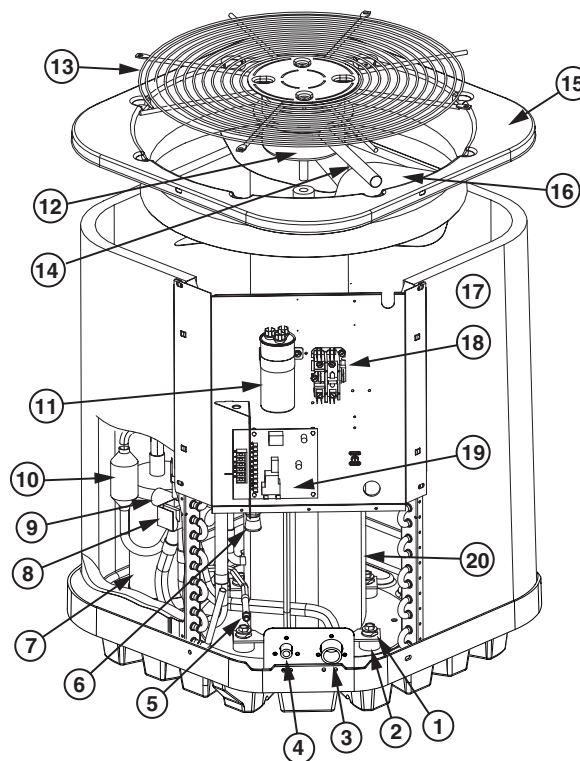

REPLACEMENT PARTS LIST

Residential Split System Air Conditioner

WS4BD Series

13 SEER Models

ITEM #	COMPONENT
1	Compressor Bolt
2	Compressor Grommet
3	Refrigerant Valve (LG)
4	Refrigerant Valve (SM)
5	Shrader Valve
6	Swivel Connector
7	Accumulator
8	Reversing Valve Coil
9	Reversing Valve
10	Muffler
11	Low Voltage Divider
12	Capactor Strap
13	Capacitor
14	Outdoor Fan Motor
15	Outdoor Fan Grille
16	Motor Wire Conduit
17	Top Pan </td
18	Outdoor Fan Blade
19	Outdoor Coil
20	Contacter
21	Control Box
22	Defrost Board
23	Compressor
24	Access Panel
25	Control Box Cover
26	Outdoor Coil Guard

WS4BD Series Residential Split System Air Conditioner

DESCRIPTION	042KB	048KB	060KB
Bolt, Compressor (composite)	600426	600426	600426
Capacitor	01-0271	01-0278	01-0278
Capacitor strap	258780R	258780R	258780R
Coil Guard (Formed)	277532R	277532R	277533R
Compressor	921463	921466	921467
Compressor molded plug (not shown)	634660R	634660R	634660R
Contactator	624712	624713	624714
Fan Blade	667319R	667319R	667319R
Fan Grille	669335R	669335R	669335R
Fan Motor	622066R	622066R	622066R
Filter Drier (not shown)	669764	669764	669764
Grommet, Compressor	668530	668530	668530
High Press Switch (not shown)	632473R	632473R	632473R
Outdoor Coil (Formed)	2B5231R	2B5231R	2B5232R
Refrigerant Valve (Large)	663865R	663865R	663865R
Refrigerant Valve (Small)	663862R	663862R	663862R
Top Pan	496162R	496162R	496162R