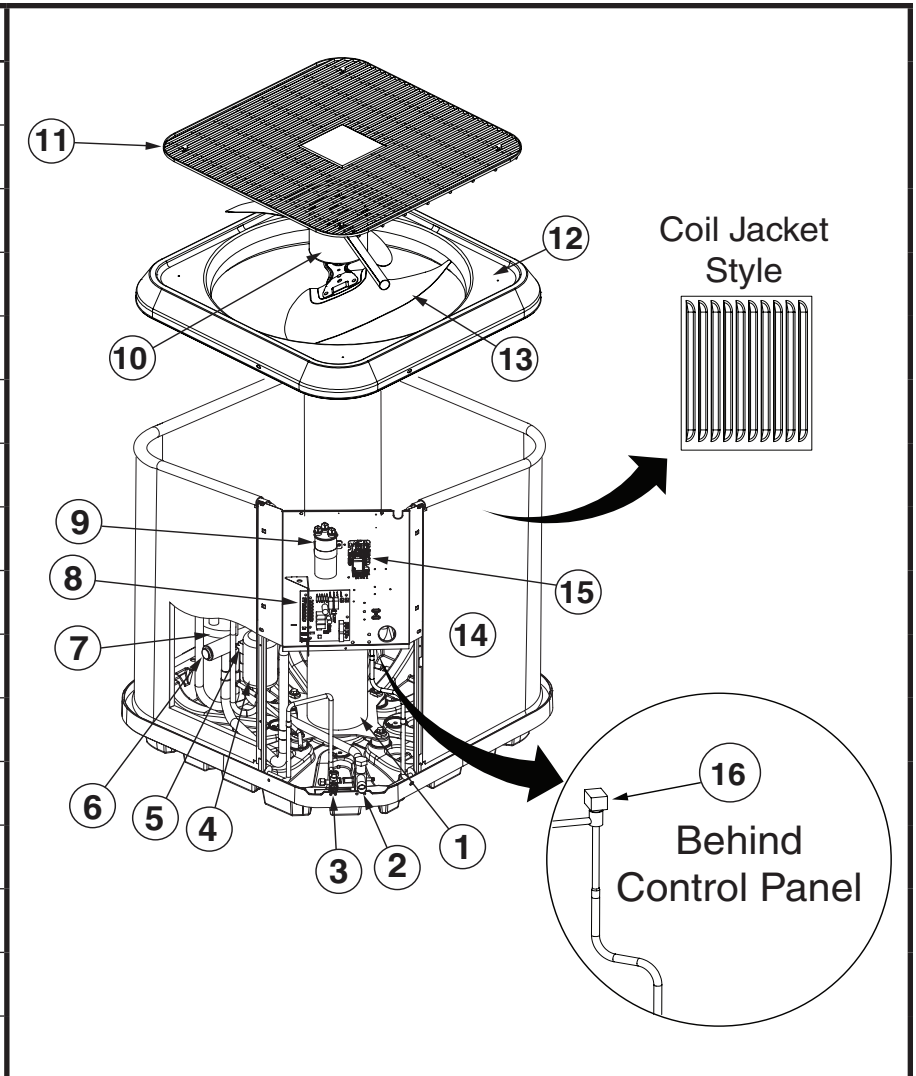

REPLACEMENT PARTS LIST

SPLIT SYSTEM HEAT PUMP WITH MICROCHANNEL COIL

FT4BE SERIES

14 SEER MODELS

ITEM #	COMPONENT
1	COMPRESSOR
2	REFRIGERANT VALVE (LG)
3	REFRIGERANT VALVE (SM)
4	MUFFLER
5	REVERSING VALVE COIL
6	REVERSING VALVE
7	ACCUMULATOR
8	DEFROST BOARD
9	CAPACITOR
10	OUTDOOR FAN MOTOR
11	OUTDOOR FAN GRILLE
12	TOP PAN
13	OUTDOOR FAN BLADE
14	OUTDOOR COIL
15	CONTACTOR
16	HOT GAS BYPASS SOLENOID