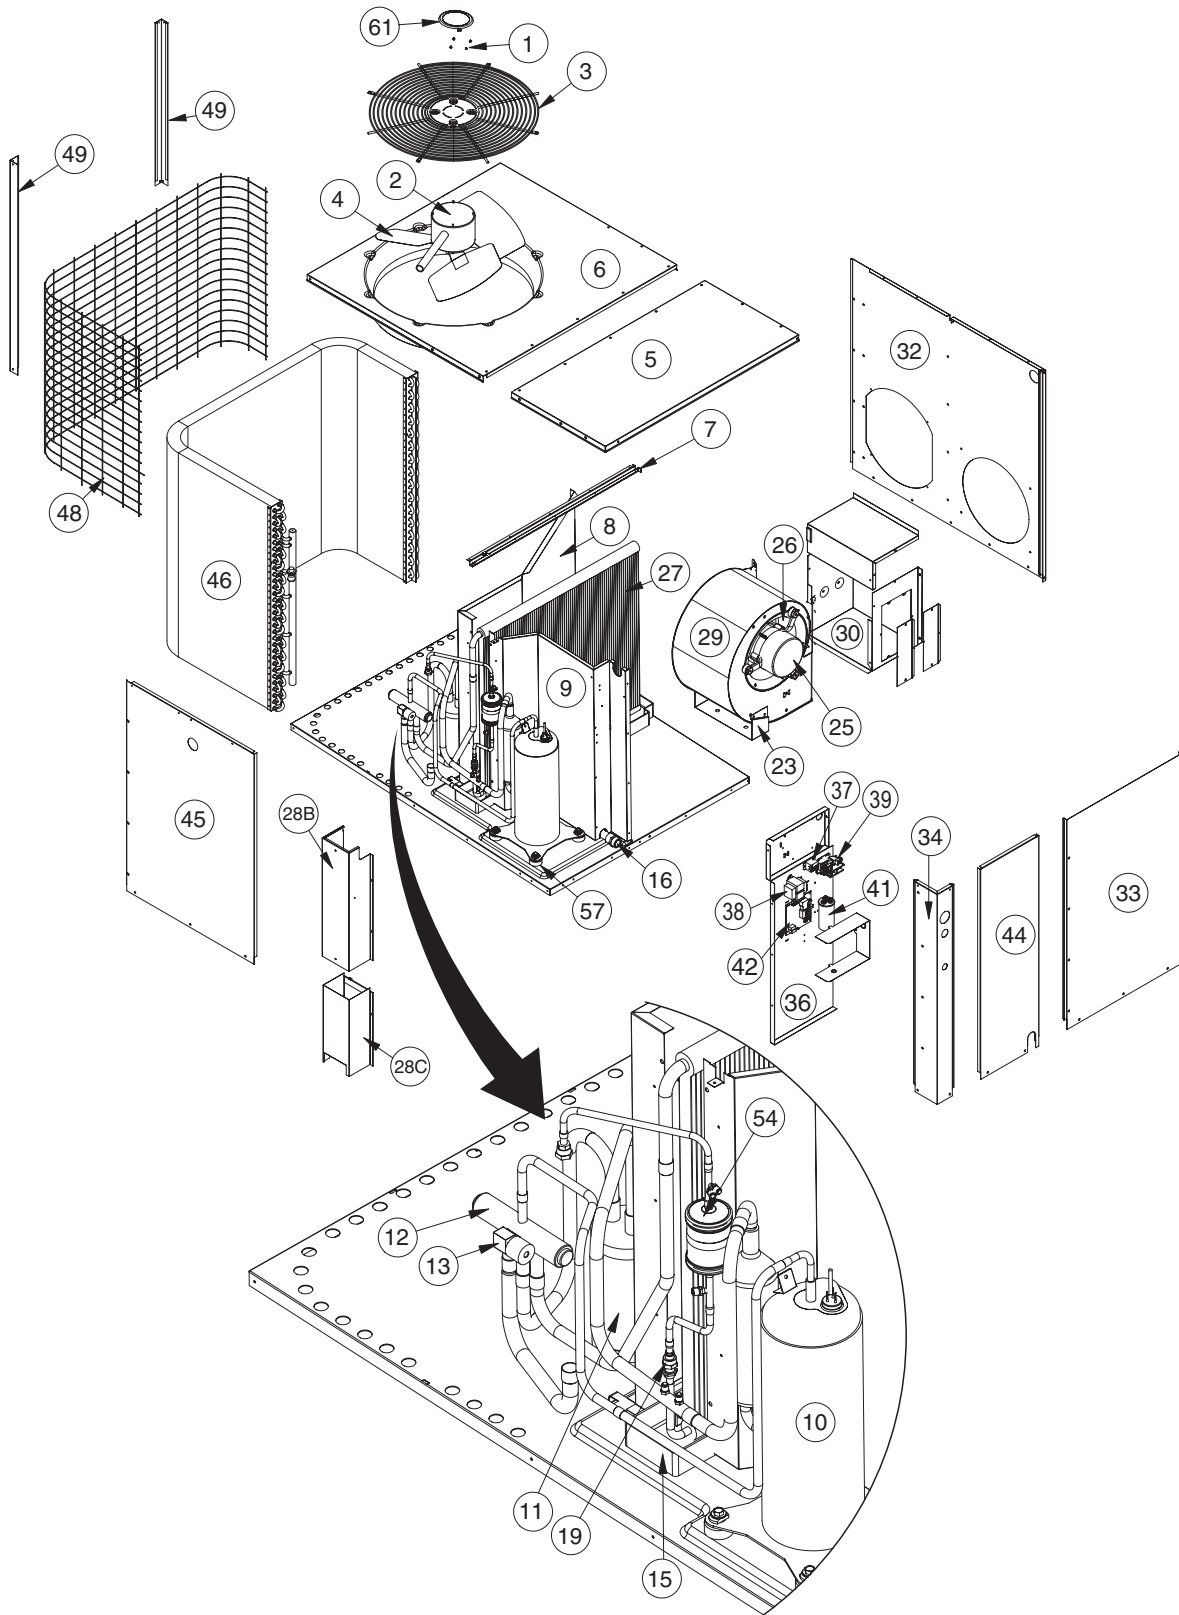

REPLACEMENT PARTS LIST

Single Package Heat Pump

VQ7RD Series

13 SEER Models

VQ7RD SERIES SINGLE PACKAGE HEAT PUMP

ITEM NO.	DESCRIPTION	VQ7RD-024K	VQ7RD-030K	VQ7RD-036K	VQ7RD-042K	VQ7RD-048K	VQ7RD-060K
		921726V	921727V	921728V	921729V	921730V	921731V
1	ACORN NUT, BLACK	606261R	606261R	606261R	606261R	606261R	606261R
2	CONDENSER MOTOR	622164	622164	622164	622066	622066	-
3	FAN GRILL, BLACK	669404R	669404R	669404R	669404R	669404R	669404R
4	FAN BLADE	667355R	667355R	667355R	667355R	667356R	667369R
5	TOP PAN,LEFT	D03570BR	D03570BR	D03570BR	D03570BR	D03570BR	D03570BR
6	TOP PAN, RIGHT	D07090BR	D07090BR	D07090BR	D07090BR	D07090BR	D07090BR
7	DRAIN CHANNEL	D03290R	D03290R	D03290R	D03290R	D03290R	D03290R
8	DIVIDER PANEL ASSEMBLY	D03443R	D03443R	D03443R	D03443R	D03444R	D03445R
9	BLOWER DIVIDER ASSY.	D03483R	D03483R	D03483R	D03483R	D03484R	D03485R
10	COMPRESSOR	622624R	622625R	622508R	1017099R	921466	921467
11	ACCUMULATOR	668793R	668793R	668793R	668854R	668854R	668794R
12	REVERSING VALVE	669465R	669465R	669465R	M0079102	M0079102	M0079102
	REVERSING VALVE KIT	-	-	-	M0079102	M0079102	M0079102
13	REVERSING VALVE COIL	669471R	669471R	669471R	669471R	669471R	669471R
14	SET OF WIRES (Not Shown)	M0081401R	M0081401R	-	M0081403R	M0081403R	M0081403R
15	DRAIN PAN	669187R	669187R	669187R	669187R	669187R	669187R
16	DRAIN TUBE ASSY	663713R	663713R	663713R	663713R	663713R	663713R
17	"P" TRAP (Not Shown)	669211R	669211R	669211R	669211R	669211R	669211R
18	ELBOW,3/4 MPT (Not Shown)	669184R	669184R	669184R	669184R	669184R	669184R
19	FLOW CONTROL ASSY, INDOOR (.058)	664758R	-	-	-	-	-
	FLOW CONTROL ASSY, INDOOR (.062)	-	664595R	-	-	-	-
	FLOW CONTROL ASSY, INDOOR (.070)	-	-	664070R	-	-	-
	RESTRICTOR, INDOOR (.074)	-	-	-	664074R	-	-
	RESTRICTOR, INDOOR (.076)	-	-	-	-	664076R	-
	RESTRICTOR, INDOOR (.083)	-	-	-	-	-	664083R
20	RESTRICTOR OUTDOOR (.044) (Not Shown)	664044R	-	-	-	-	-
	RESTRICTOR OUTDOOR (.048) (Not Shown)	-	664048R	-	-	-	-
	RESTRICTOR OUTDOOR (.060) (Not Shown)	-	-	664060R	-	-	-
	RESTRICTOR OUTDOOR (.062) (Not Shown)	-	-	-	664062R	-	-
	RESTRICTOR OUTDOOR (.067) (Not Shown)	-	-	-	-	-	664067R
	RESTRICTOR OUTDOOR (.070) (Not Shown)	-	-	-	-	664070R	-
21	DISTRIBUTOR, OUTDOOR (Not Shown)	663581R	663581R	663582R	663582R	663584R	663584R
22	SWIVEL CONNECTOR (Not Shown)	664194R	664194R	664194R	664194R	664194R	664194R
23	FOOT, BLOWER	262970	262970	262970	262970	262970	262970
24	DEFROST SENSOR (Not Shown)	626488R	626488R	626488R	626488R	626488R	626488R
25	BLOWER MOTOR,DM2XF,1/2HP	M0081904R	M0081904R	M0081901	-	-	-
	BLOWER MOTOR,DM2XF,3/4HP	-	-	-	M0081902	M0081903	M0056127R
26	BLOWER WHEEL 10 X 8	667037R	667037R	667037R	667037R	667037R	667037R
27	EVAP COIL	1017851R	1017851R	1017851R	D03634R	2A4311R	2A9661R
28A	COIL CLOSE OFF, BOTTOM (Not Shown)	2C1411	2C1411	2C1411	-	-	-
	COIL CLOSE OFF, TOP (Not Shown)	2C1421	2C1421	2C1421	-	-	-
	COIL CLOSE OFF, BACK (Not Shown)	2C1431	2C1431	2C1431	-	-	-
	COIL CLOSE OFF, FRONT RIGHT (Not Shown)	2C1441	2C1441	2C1441	-	-	-
	COIL CLOSE OFF, FRONT LEFT (Not Shown)	2C1451	2C1451	2C1451	-	-	-
28B	TOP COIL HEADER COVER (Select Models)	-	-	-	M0020990	M0042728	-
28C	BOTTOM COIL HEADER COVER (Select Models)	-	-	-	M0020978	M0042727	2B3193
28D	SIDE COIL COVER, RIGHT (Not Shown)	-	-	-	-	-	2B0303
28E	SIDE COIL COVER, LEFT (Not Shown)	-	-	-	-	-	2B3193
29	BLOWER HOUSING	D07482R	D07482R	D07482R	D07482R	D07482R	D07482R
30	BLOWER COVER BOX	D03340	D03340	D03340	D03340	D03340	D03340