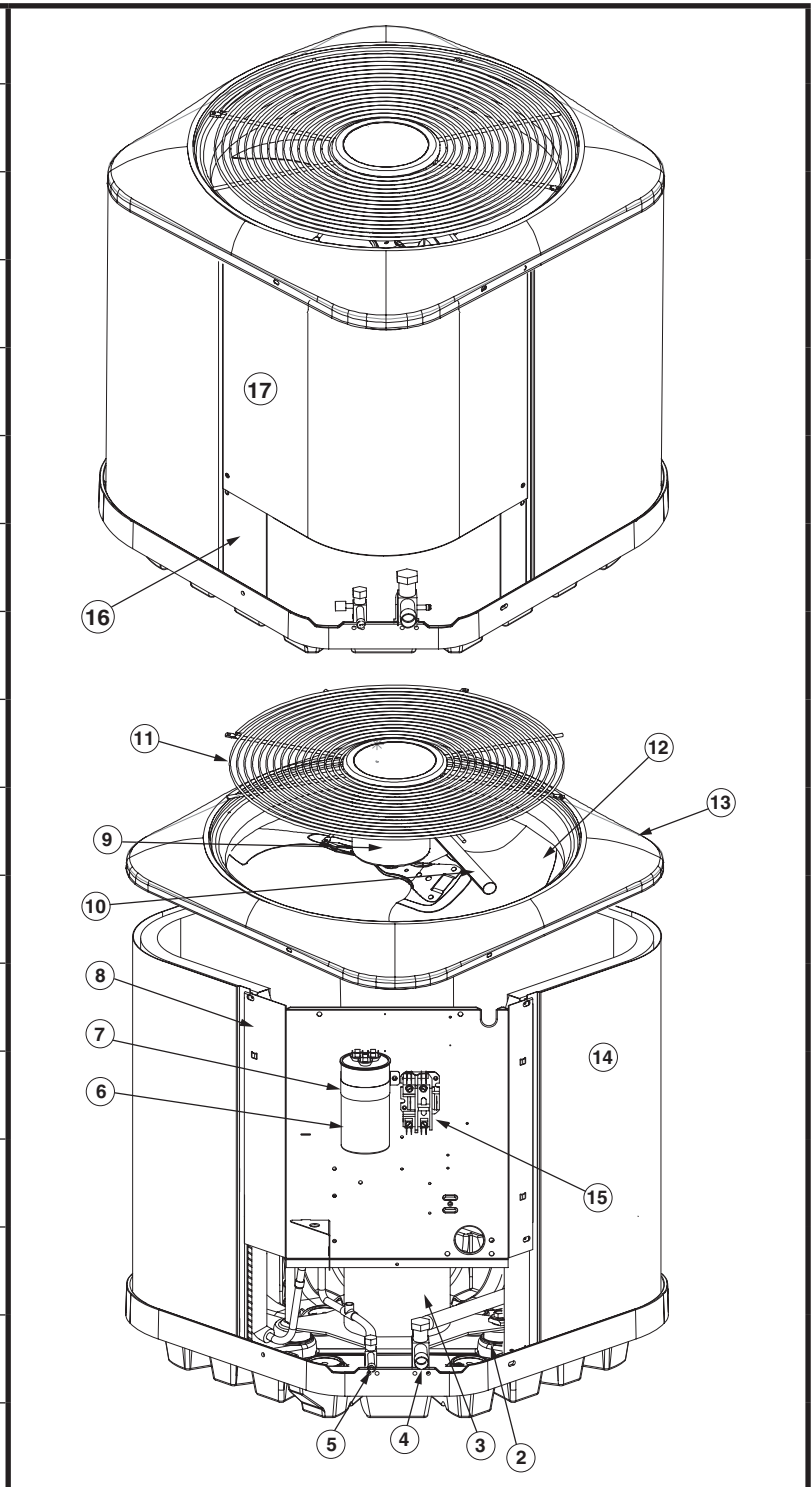

REPLACEMENT PARTS LIST

RESIDENTIAL SPLIT SYSTEM AIR CONDITIONER
 16 SEER , SINGLE PHASE, FIXED SPEED MODELS
 MSA6BF SERIES

ITEM #	COMPONENT
2	COMPRESSOR GROMMET
3	COMPRESSOR
4	REFRIGERANT VALVE (LG)
5	REFRIGERANT VALVE (SM)
6	CAPACITOR
7	CAPACITOR STRAP
8	CONTROL BOX
9	OUTDOOR FAN MOTOR
10	MOTOR WIRE CONDUIT
11	OUTDOOR FAN GRILLE
12	OUTDOOR FAN BLADE
13	TOP PAN
14	OUTDOOR COIL
15	CONTACTOR
16	ACCESS PANEL
17	CONTROL BOX COVER

MSA6BF Series Split System Air Conditioner 16 SEER , Single Phase, Fixed Speed Models

COMPONENT	024K	030K	036K	042K	048K
Access Panel	274014BR	—	274015BR	274016BR	274016BR
Capacitor	01-0083	01-0084	01-0085	01-0273	01-0271
Compressor	921422	921424	921426	1017098R	921465
Compressor Blanket	—	—	—	—	—
Compressor Grommet	668530	668530	668530	668530	668530
Compressor Molded Plug	634660R	634660R	634660R	634660R	634660R
Contactors	624712	624712	624712	624712	624713
Filter Drier	669764	669764	669764	669764	669764
High Pressure Switch	632473R	632473R	632473R	632473R	632473R
Motor Wire Conduit	664292	664290	664290	664290	664290
Outdoor Coil	2A9973R	1009903R	1009904R	1009908R	1009908R
Outdoor Fan Blade	667261R	667383	667383	667383	667351R
Outdoor Fan Grille	669592R	669591R	669591R	669591R	669591R
Outdoor Fan Motor	621919	622171	622080	622066	1006724
Refrigerant Valve (LG)	663864R	663864R	663864R	663865R	663865R
Refrigerant Valve (SM)	663862R	663862R	663862R	663862R	663862R