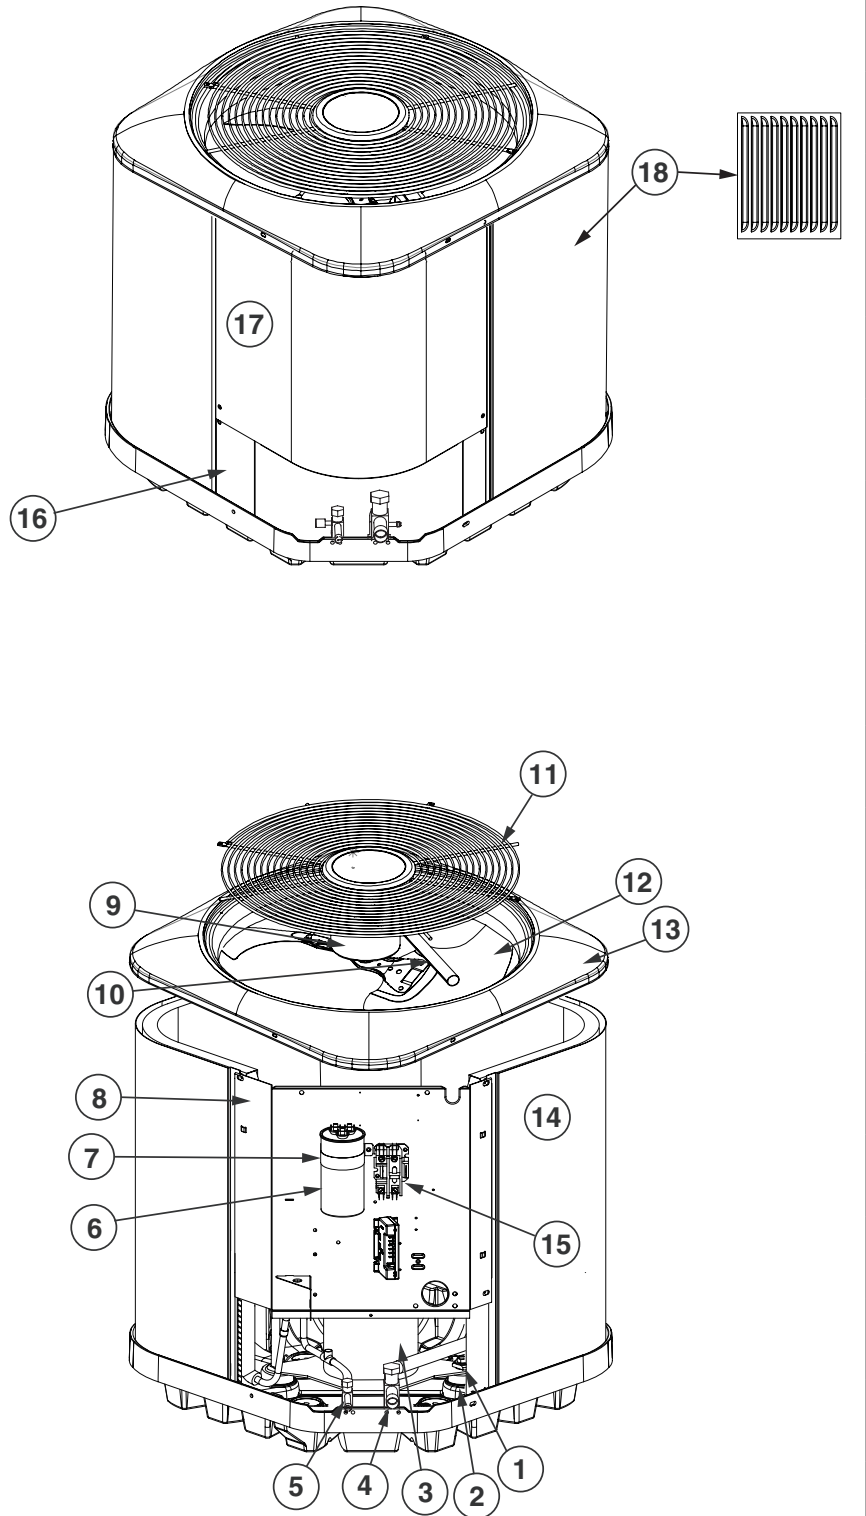

REPLACEMENT PARTS LIST

**RESIDENTIAL SPLIT SYSTEM AIR CONDITIONER
 CSA4BF SERIES
 16 SEER MODELS**

ITEM #	COMPONENT
1	COMPRESSOR BOLT
2	COMPRESSOR GROMMET
3	COMPRESSOR
4	REFRIGERANT VALVE (LG)
5	REFRIGERANT VALVE (SM)
6	CAPACITOR
7	CAPACITOR STRAP
8	CONTROL BOX
9	OUTDOOR FAN MOTOR
10	MOTOR WIRE CONDUIT
11	OUTDOOR FAN GRILLE
12	OUTDOOR FAN BLADE
13	TOP PAN
14	OUTDOOR COIL
15	CONTACTOR
16	ACCESS PANEL
17	CONTROL BOX COVER
18	OUTDOOR COIL GUARD

CSA4BF SERIES RESIDENTIAL SPLIT SYSTEM AIR CONDITIONER

COMPONENT	024KB	036KB	048KC	060KC
CAPACITOR	01-0083	01-0269	01-0262	01-0084
COMPRESSOR	921844	921769	921659	921793
COMPRESSOR BLANKET	689791R	689791R	689792R	689793R
COMPRESSOR MOLDED PLUG (HV)	634660R	634660R	634660R	634660R
COMPRESSOR MOLDED PLUG (LV)	634682	634682	634682	634682
CONTACTOR	624712	624712	624713	624714
FILTER DRIER	669764	669764	669764	669764
HIGH PRESSURE SWITCH	632473	632473	632473	632473
OUTDOOR COIL	664826R	664702R	2C0731R	664879R
OUTDOOR COIL GUARD	277523BR	277534BR	277535BR	277536BR
OUTDOOR FAN BLADE	667343R	667351R	667319R	667319R
OUTDOOR FAN GRILLE	669592R	669591R	669591R	669591R
OUTDOOR FAN MOTOR	621919	622018	622656	622656
REFRIGERANT VALVE (LG)	663864R	663864R	663865R	663865R
REFRIGERANT VALVE (SM)	663862R	663862R	663862R	663862R