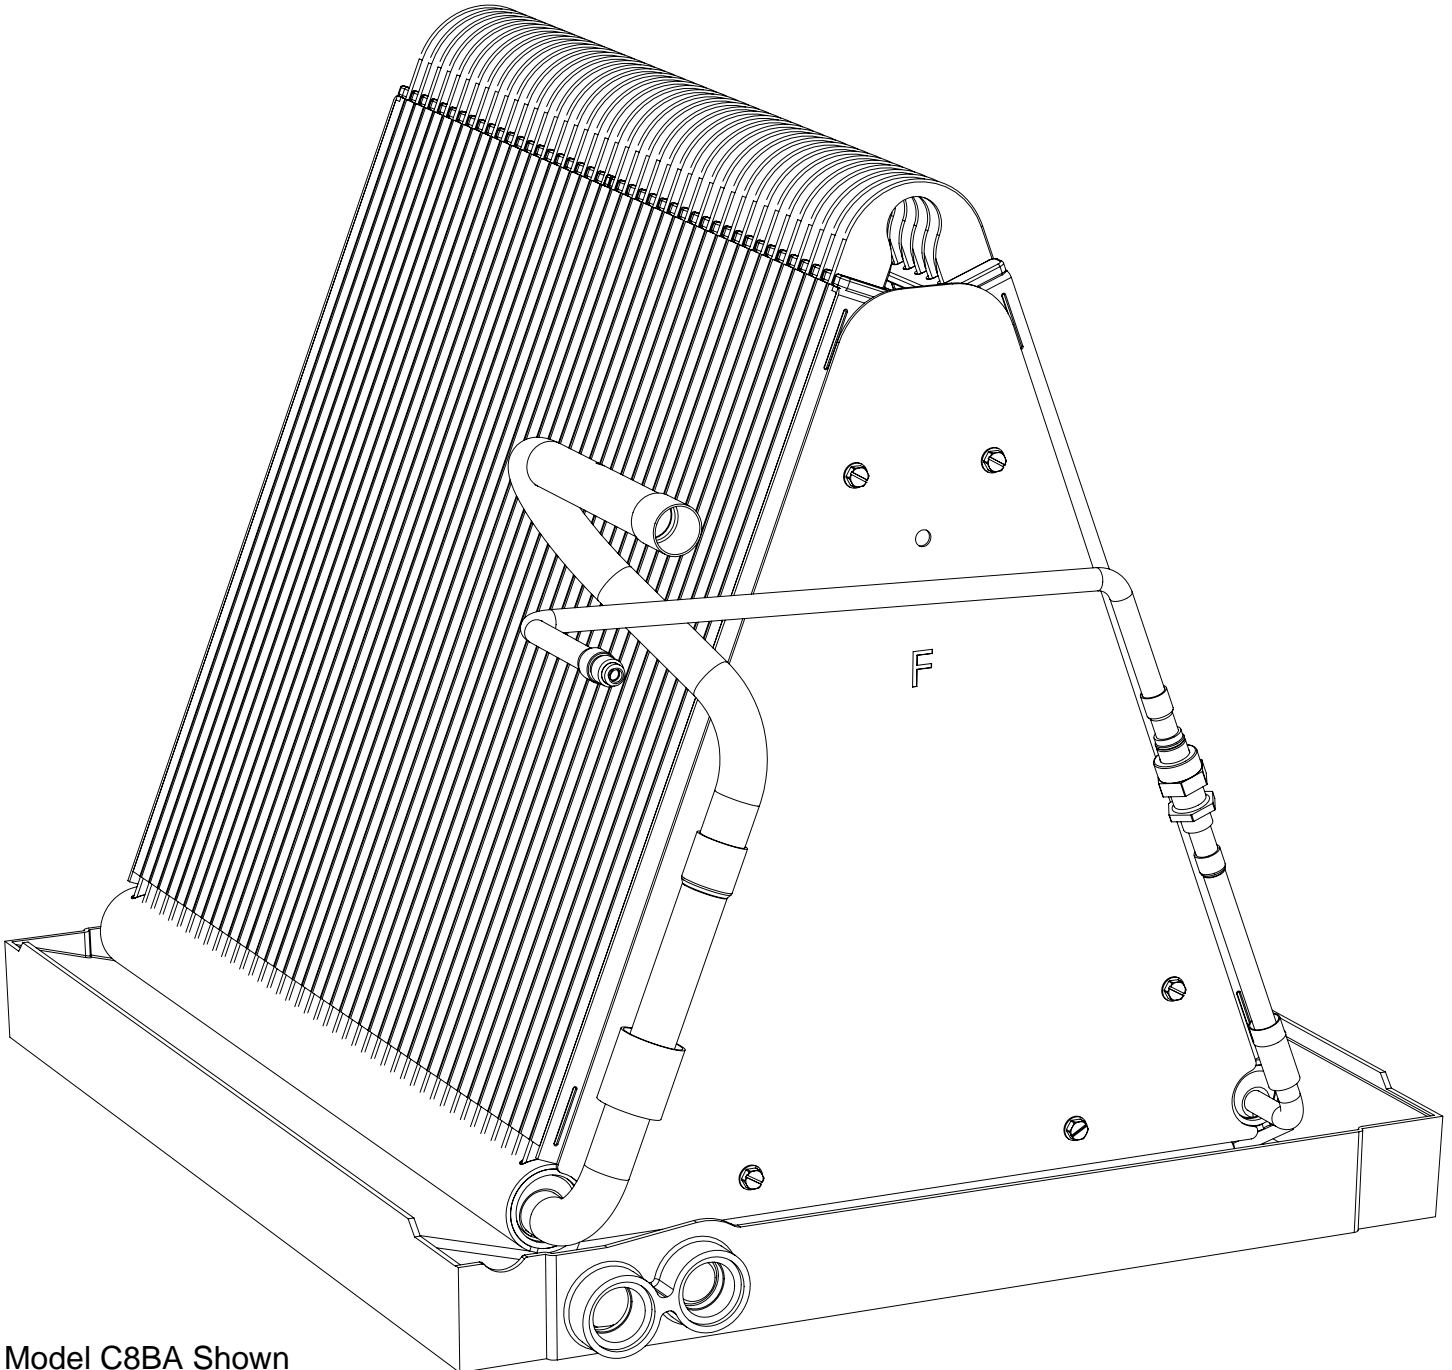

# REPLACEMENT PARTS LIST

Uncased Indoor Coil

**C8BA, C8DA, & C8QA Series**

Model C8BA Shown

	C8BA			
	01830U-B	036U-B	042U-B	048U-B
Complete Coil Assembly	921708	921709	921796	922093
Distributor	664761	664663	664771	664777
Restrictor	664061	664067	664071	664077
Drainpan	669941	669941	669941	669941
Horizontal Drainpan Kit	920265	920265	920265	920265