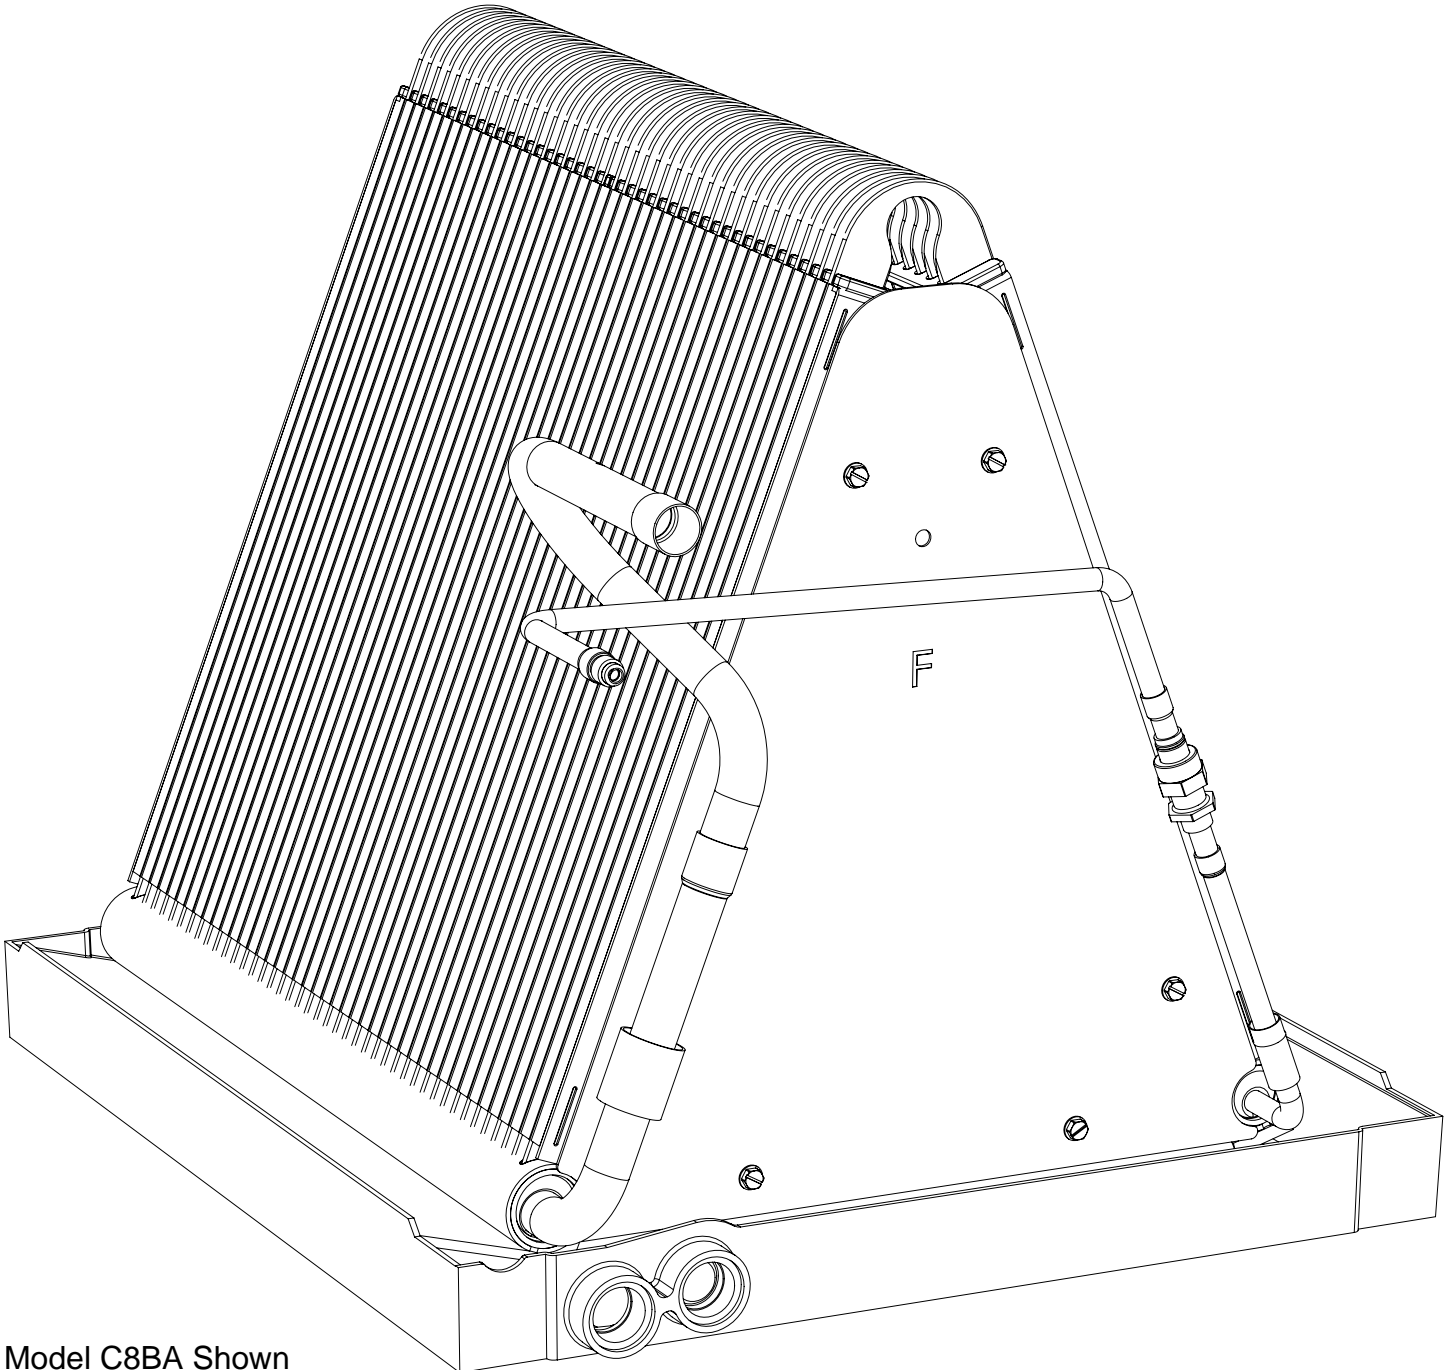

# REPLACEMENT PARTS LIST

Uncased Indoor Coil

**C8BA, C8DA, & C8QA Series**

Model C8BA Shown

	C8BA		
	01830U-B	036U-B	042U-B
Complete Coil Assembly	921708	921709	921796
Distributor	664761	664663	664771
Restrictor	664061	664067	664071
Drainpan	669941	669941	669941
Horizontal Drainpan Kit	920265	920265	920265