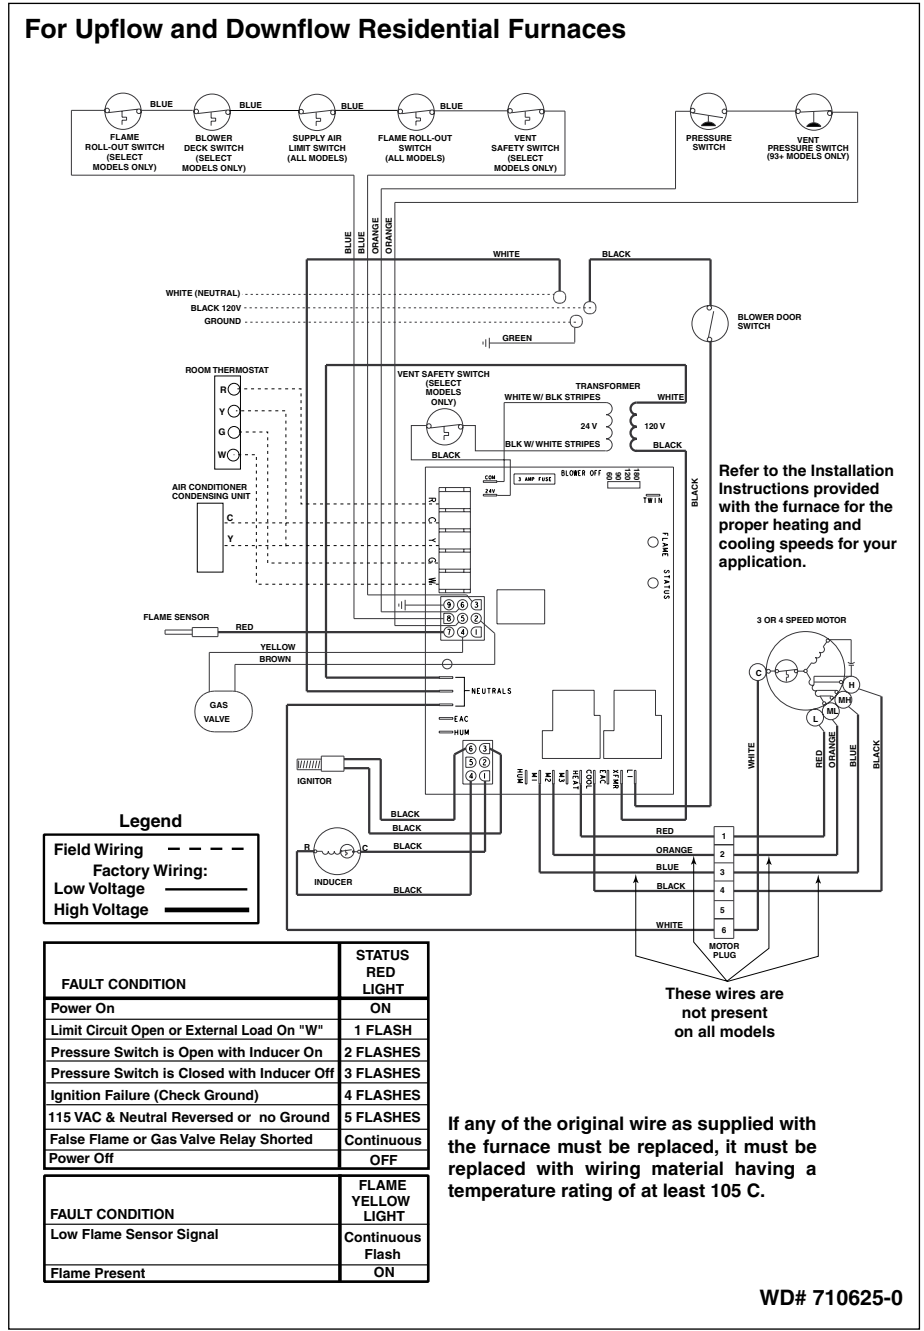

Installation Instructions

ADDENDUM

G6RC/RL Furnace Series

Alternate Figure 29 for units equipped with Low-Voltage Vent Safety Switch

Figure 29. Upflow and Downflow Wiring Diagram