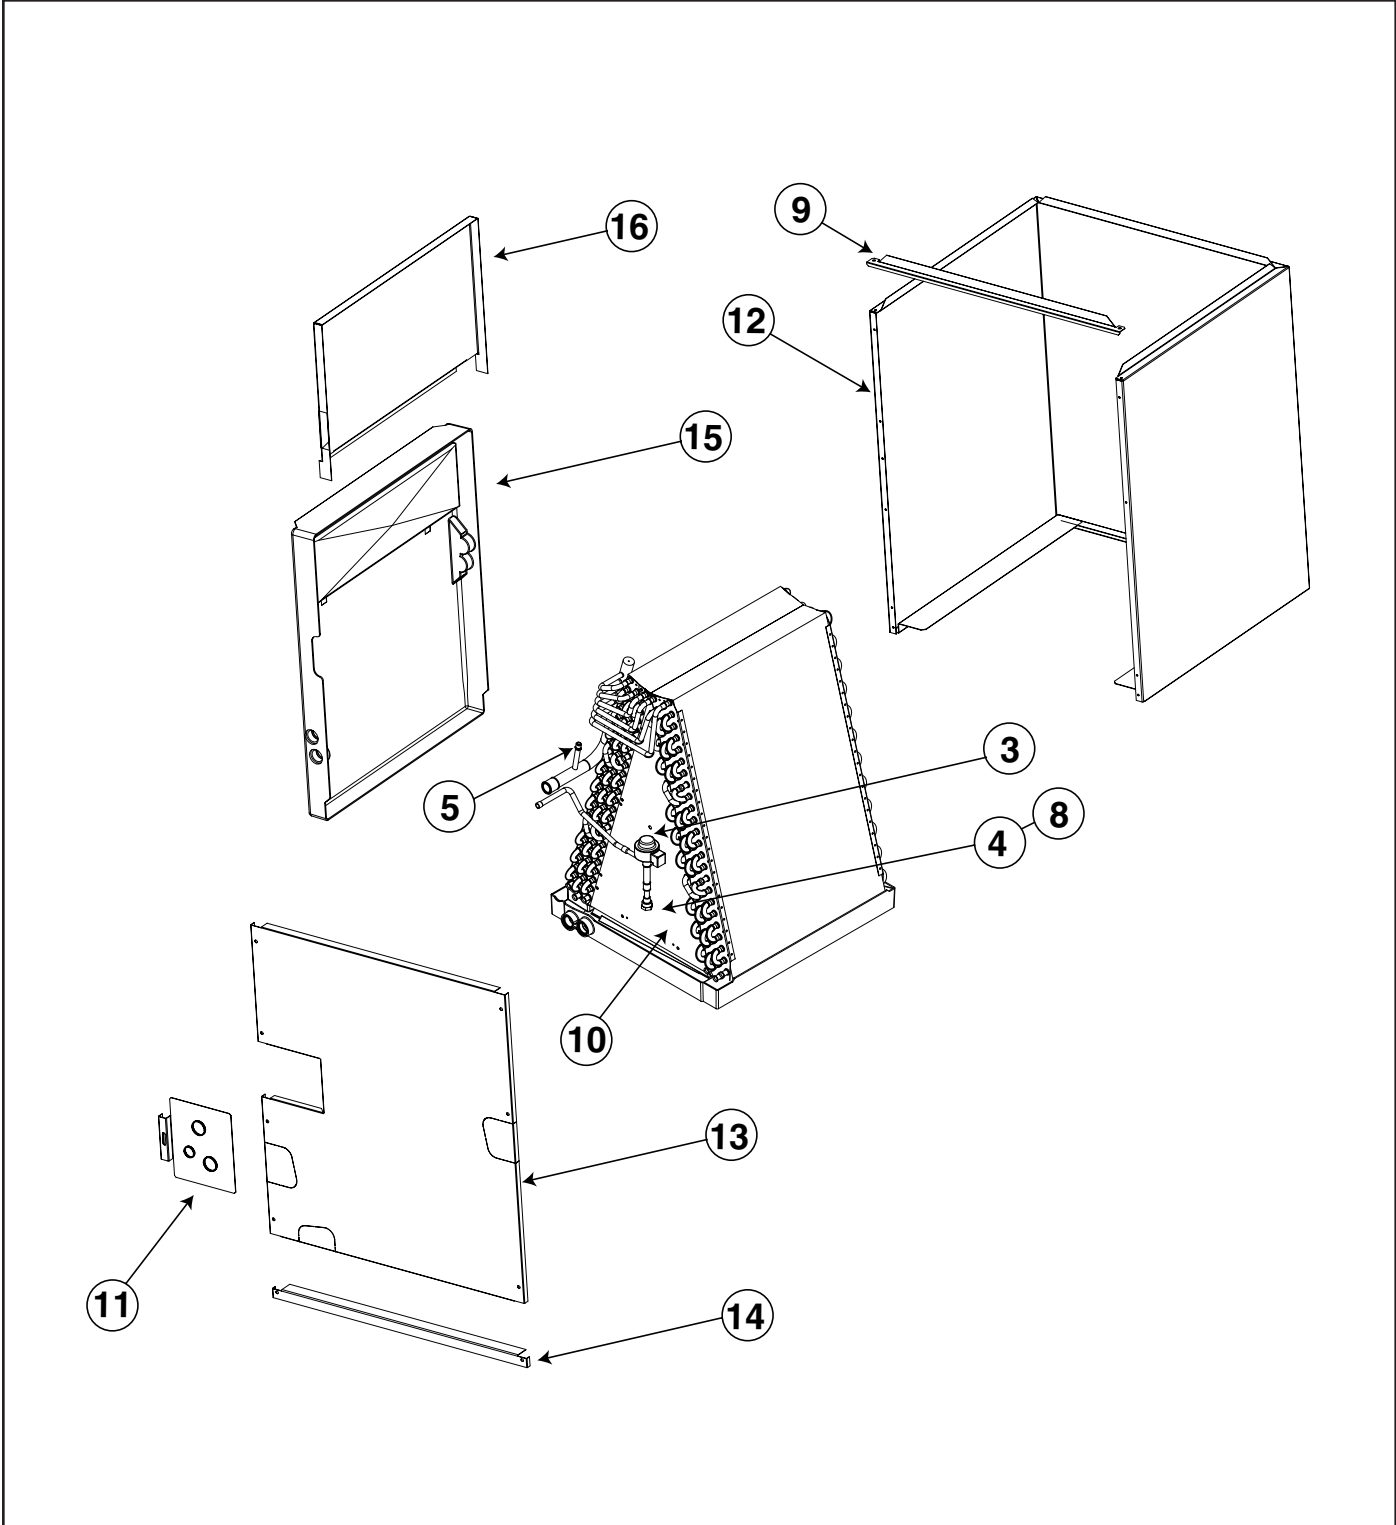

**REPLACEMENT PARTS LIST**

**C5BH Series  
Cased and Horizontal Indoor Coils  
for iQDrive Systems**

**(\*)C5BH-E Series Horizontal Ready Cased Coils**

ITEM	DESCRIPTION	E36C-B	E48C-C
1	Complete Coil Assy	919230D	919231D
2	Drain Pan	669410	669412
3	ESX Valve Assy	669619	669620
	ESX Valve Assy (Eff 05/07)	669655	669652
4	Distributor Assy	664219	663586
5	Pressure Transducer	624672	624672
	Pressure Transducer (Eff 05/07)	624692	624692
6	Temperature Sensor (Not Shown)	624670	624670
	Temperature Sensor (Eff 05/07)	626555	626555
7	Temperature Sensor, hairpin (Not Shown)	624678	624678
8	Swivel Connector	664258	664258
9	Flange, Front	260522	260523
10	Plate, Coil Spacing	286581	286601
11	Plate, Tube Close-off	281972R	281972R
12	Wrapper	919333	919335
13	Door	284751R	286791R
14	Cabinet Tie, Bottom	267902	267903
15	Horizontal Drain Pan	669299	669590
16	Horizontal Drain Pan Extension	282941	499051
17	Plug, Threaded (Not Shown)	663663	663663
18	Rod, Coil Support (Not Shown)	669100	669100