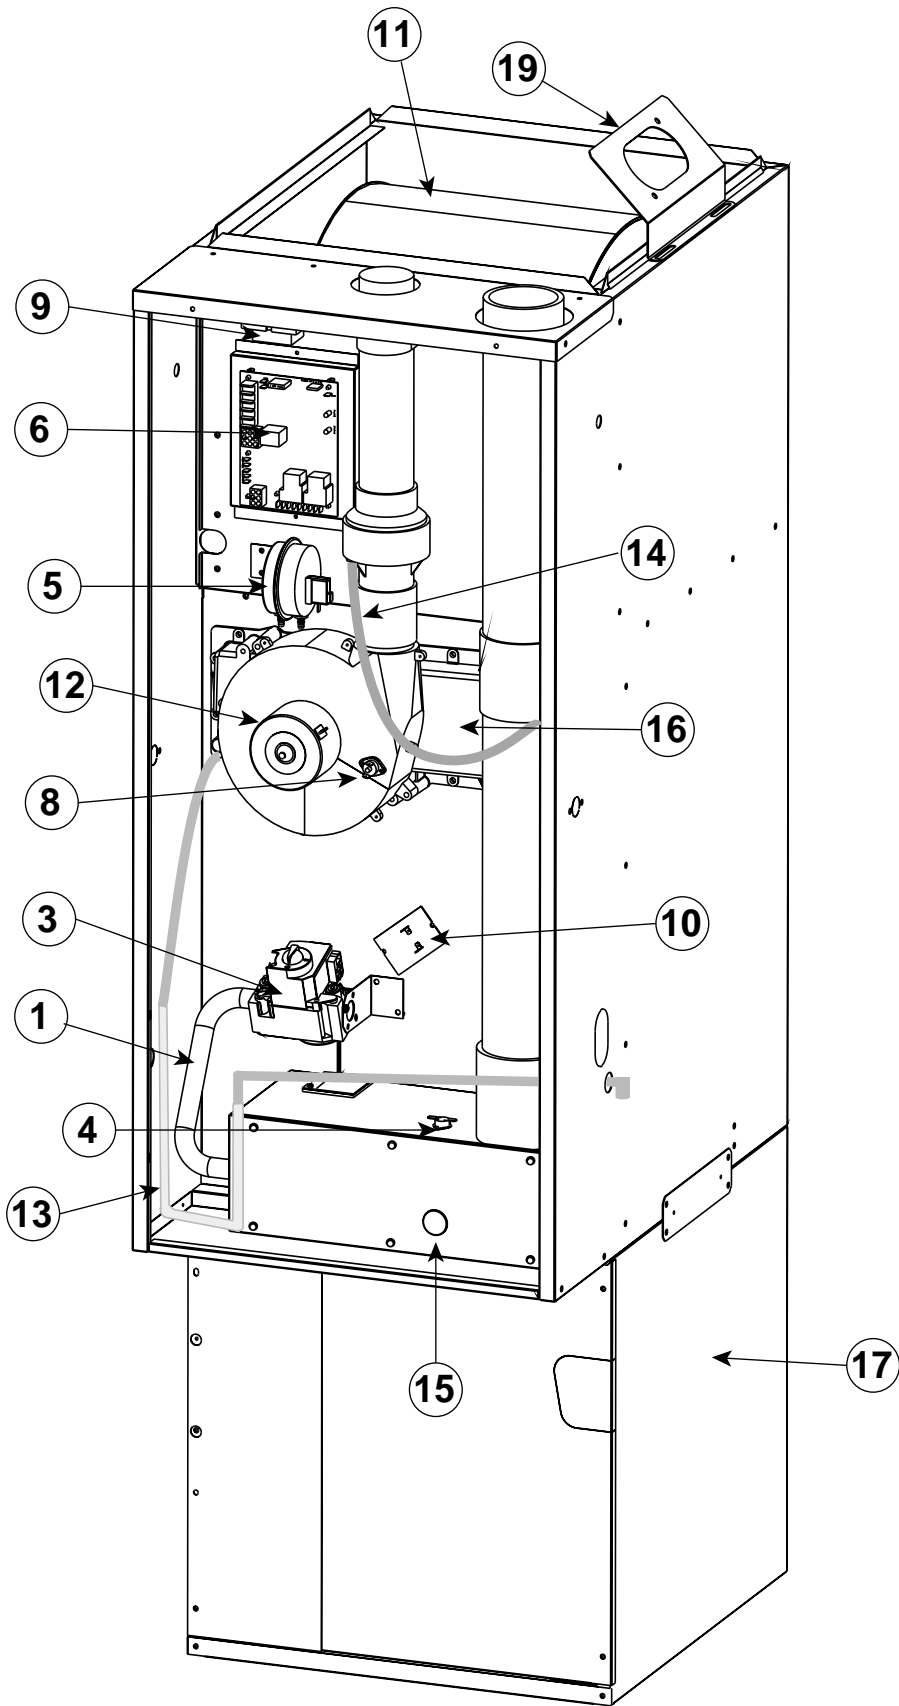

M2RL Downflow Condensing Furnace

ITEM NO.	DESCRIPTION	60,000	80,000	100,000
1	Manifold	663649	663649	663650
2	Flame Sensor (Not Shown)	632316	632316	632316
3	Gas Valve	624610	624610	624610
4	Roll-Out Limit Switch (155F) (Not Shown)	626422	626422	626422
5	Pressure Switch	632252	632252	632252
6	Integrated Control Board	903106	903106	903106
7	Switch, Blower Compartment Door (Not Shown)	632319	632319	632319
8	Vent Safety Limit Switch (160°F)	626461	626461	626461
9	Transformer	621486	621486	621486
10	Limit Switch (135°F)	626447		
	Limit Switch (140°F)		626446	
	Limit Switch (160°F)			626484
11	Blower Assembly	902815	902815	902815
12	Blower, Inducer (with gasket)*	903962	903962	903962
12a	Blower, Inducer (with gasket)	902977	902977	902977
13	J Trap Hard Tube	663706	663706	663706
14	In-Line Drain Assembly	663714	663714	663714
15	Burner Box Assembly (Nat. Gas Ready)	D09425		
	Burner Box Assembly (Nat. Gas Ready)		D09421	D09423
	Burner Box Assembly (LP Gas Ready)	D09426		
	Burner Box Assembly (LP Gas Ready)		D09422	D09424
16	Box, Header Outlet With Sealant	903104	903104	903104
17	Cased Coil Wrapper	914958	914958	914958
18	Filter (18 x 20 x 1) (Not Shown)	668860	668860	668860
19	VentilAire Bracket	265440	265440	265440
20	Attachment Bracket	265450	265450	265450
21	Turbulator (Not Shown)	D01220	D01220	D01220
22	Limit Switch, Auxillary (120F) (Not Shown)	626444	626444	626444
23	Orifice, Inducer (Not Shown)	151884	151884	151888
24	Inshot Burner (Not Shown)		660812	660812
	Inshot Burner (Not Shown)	660923		
25	Orifice, Natural Gas #45 (Not Shown)		661045 (4)	661045 (5)
	Orifice, Natural Gas #49 (Not Shown)		661049	661049
	Orifice, LP Gas #55 (Not Shown)		661055 (4)	661055 (5)
	Orifice, LP Gas #56 (Not Shown)	661056		
26	Ignitor (Not Shown)	903110	903110	903110
27	Heat Exchanger Assembly (Not Shown)	D00603	D00603	D00604
28	Capacitor Assembly, 10 MFD, 370V (Not Shown)	621435	621435	621435
29	Blower Wheel CCW (Not Shown)	667271	667271	667271
30	Motor-1/2 H.P. (Not Shown)	902128	902128	902128
31	Access Door (Not Shown)	903116	903116	903116

* Note: Effective Date: 09/01/01