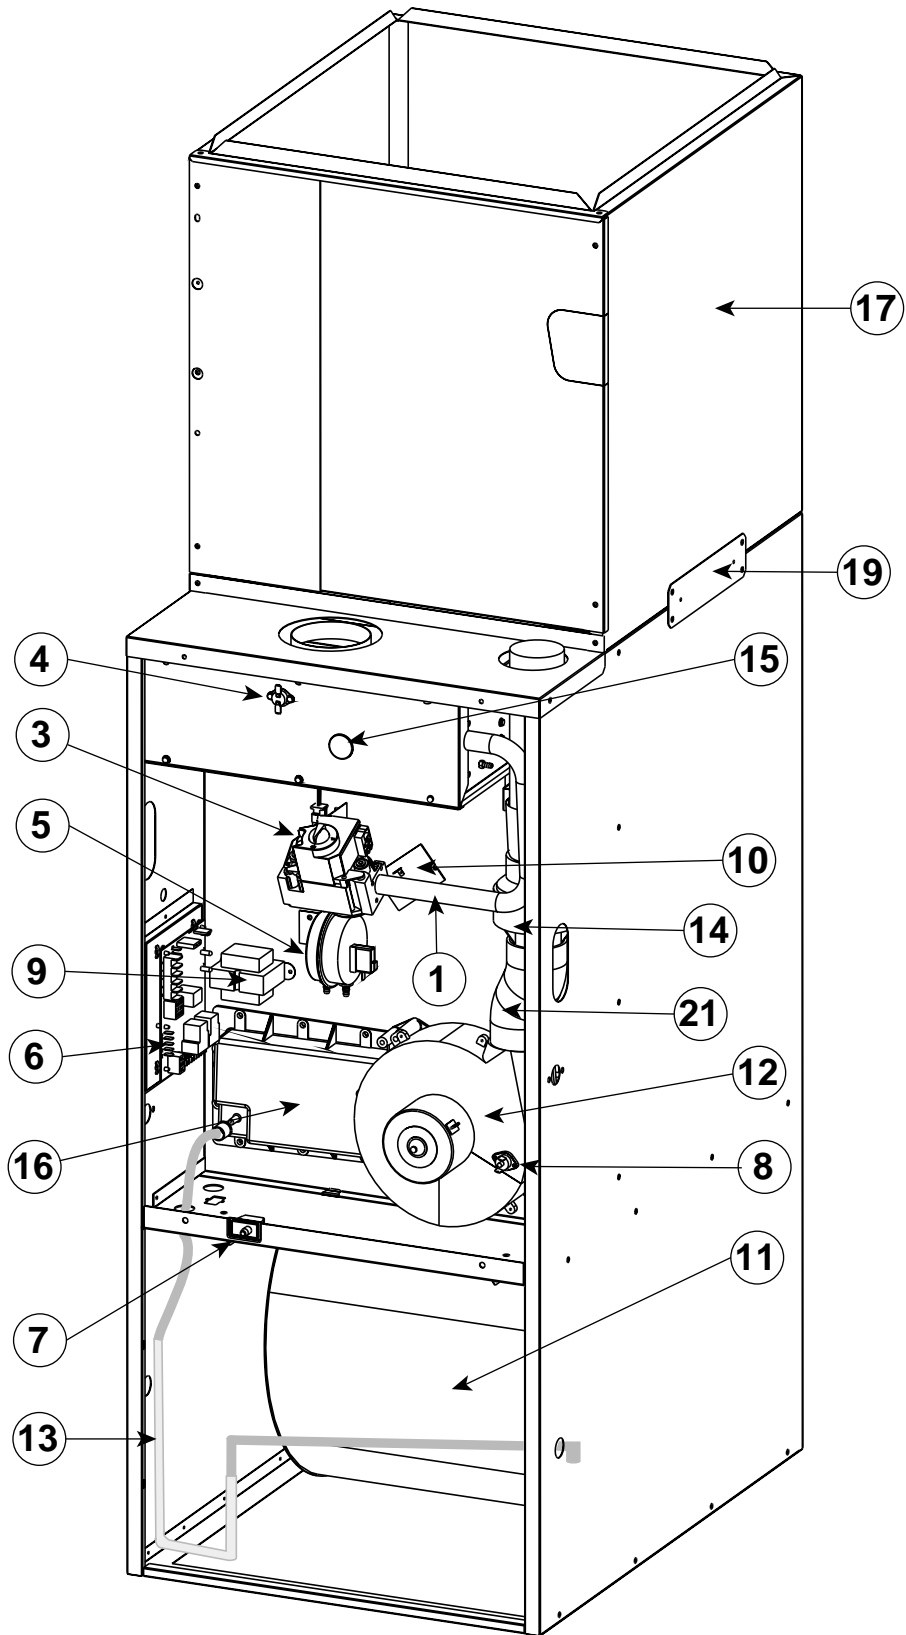

M2RC Upflow Condensing Furnaces

ITEM NO.	DESCRIPTION	80,000 BTUH Input	100,000 BTUH Input
1	Manifold	663551	663552
2	Flame Sensor (Not Shown)	632316	632316
3	Gas Valve	624610	624610
4	Roll-Out Limit Switch (155°F) (Not Shown)	626422	626422
5	Pressure Switch	632252	632252
6	Control Board, Integrated	903106	903106
7	Switch, Blower Door	632319	632319
8	Vent Safety Limit Switch (160°F)	626461	626461
9	Transformer	621486	621486
10	Limit Switch (210°F)	626425	
	Limit Switch (195°F)		626419
11	Blower Assembly	902815	902815
12	Blower, Inducer (with gasket)*	903962	903962
12a	Blower, Inducer (with gasket)	902977	902977
13	J Trap Hard Tube	663706	663706
14	In-Line Drain Assembly	663714	663714
15	Burner Box Assembly (Nat. Gas Ready)	D09391	D09393
	Burner Box Assembly (LP Gas Ready)	D09392	D09394
16	Box, Header Outlet Plus Sealant	903104	903104
17	Cased Coil Wrapper	914958	914958
18	Filter (18 5/8 x 26 1/2 x 1/4) (Not Shown)	669300	669300
19	Attachment Bracket	265450	265450
20	Turbulator (Not Shown)	D01220	D01220
21	Coupling Neoprene	663709	663709
22	Orifice, Inducer (Not Shown)	151886	151884
23	Inshot Burner (Not Shown)	660812	660812
24	Orifice, Natural Gas #45 (Not Shown)	661045 (4)	661045 (5)
	Orifice, LP Gas #55 (Not Shown)	661055 (4)	661055 (5)
25	Ignitor (Not Shown)	903110	903110
26	Heat Exchanger Assembly (Not Shown)	D04540	D04550
27	Capacitor Assembly, 10 MFD, 370V (Not Shown)	621435	621435
28	Blower Wheel CCW (Not Shown)	667271	667271
29	Motor - 1/2 HP (4 Speed) (Not Shown)	902128	902128
30	Access Doors, Set (Not Shown)	903113	903113

* Note: Effective Date: 09/01/01