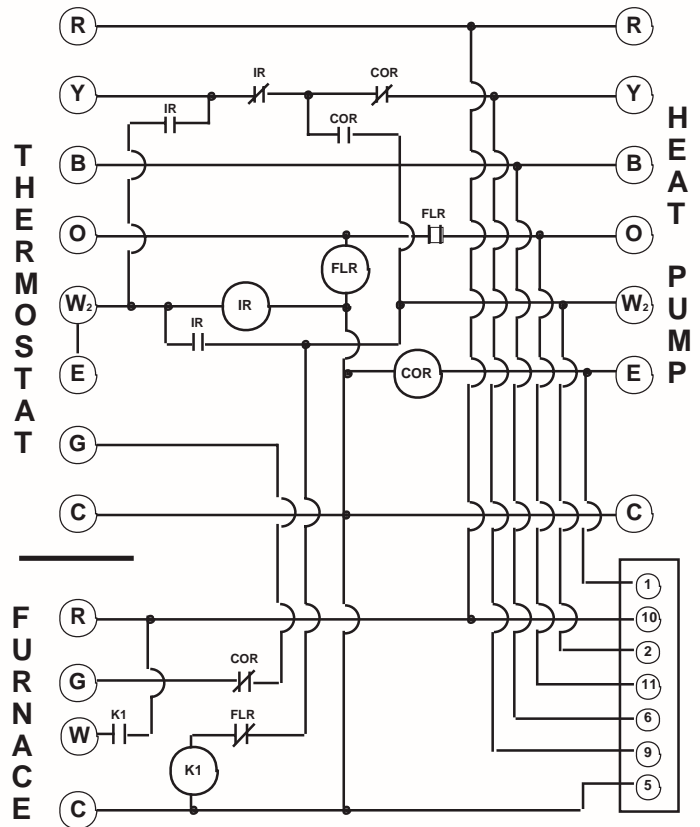

WIRING DIAGRAM

Dual Fuel Kit

7037670 (Replaces 703719A)

WIRING DIAGRAM

Dual Fuel Kit

7037670 (Replaces 703719A)

WIRING DIAGRAM

Dual Fuel Kit

7037670 (Replaces 703719A)

WIRING DIAGRAM

Dual Fuel Kit

7037670 (Replaces 703719A)