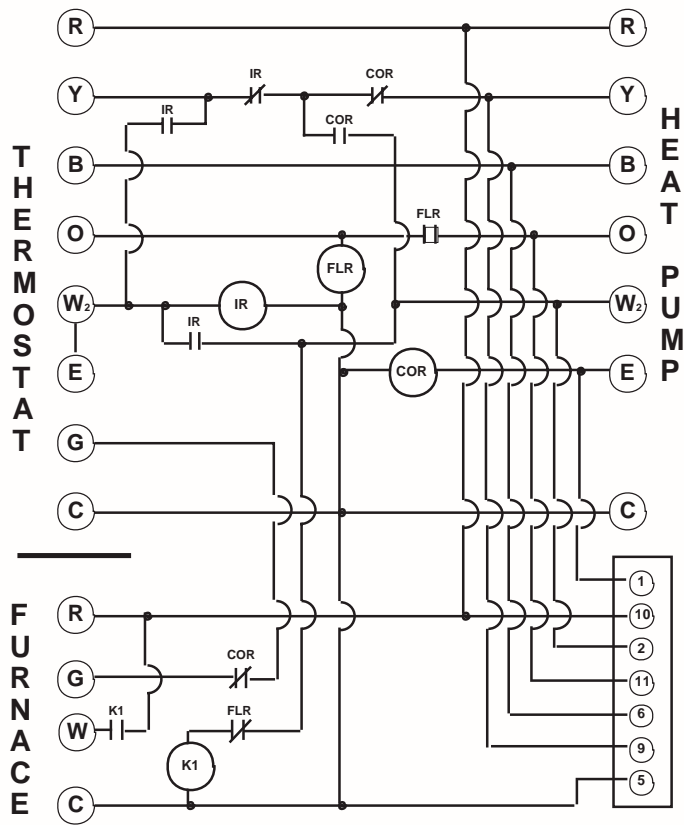

WIRING DIAGRAM

Dual Fuel Kit

7037670 (Replaces 703719A)

WIRING DIAGRAM

Dual Fuel Kit

7037670 (Replaces 703719A)

WIRING DIAGRAM

Dual Fuel Kit

7037670 (Replaces 703719A)

WIRING DIAGRAM

Dual Fuel Kit

7037670 (Replaces 703719A)