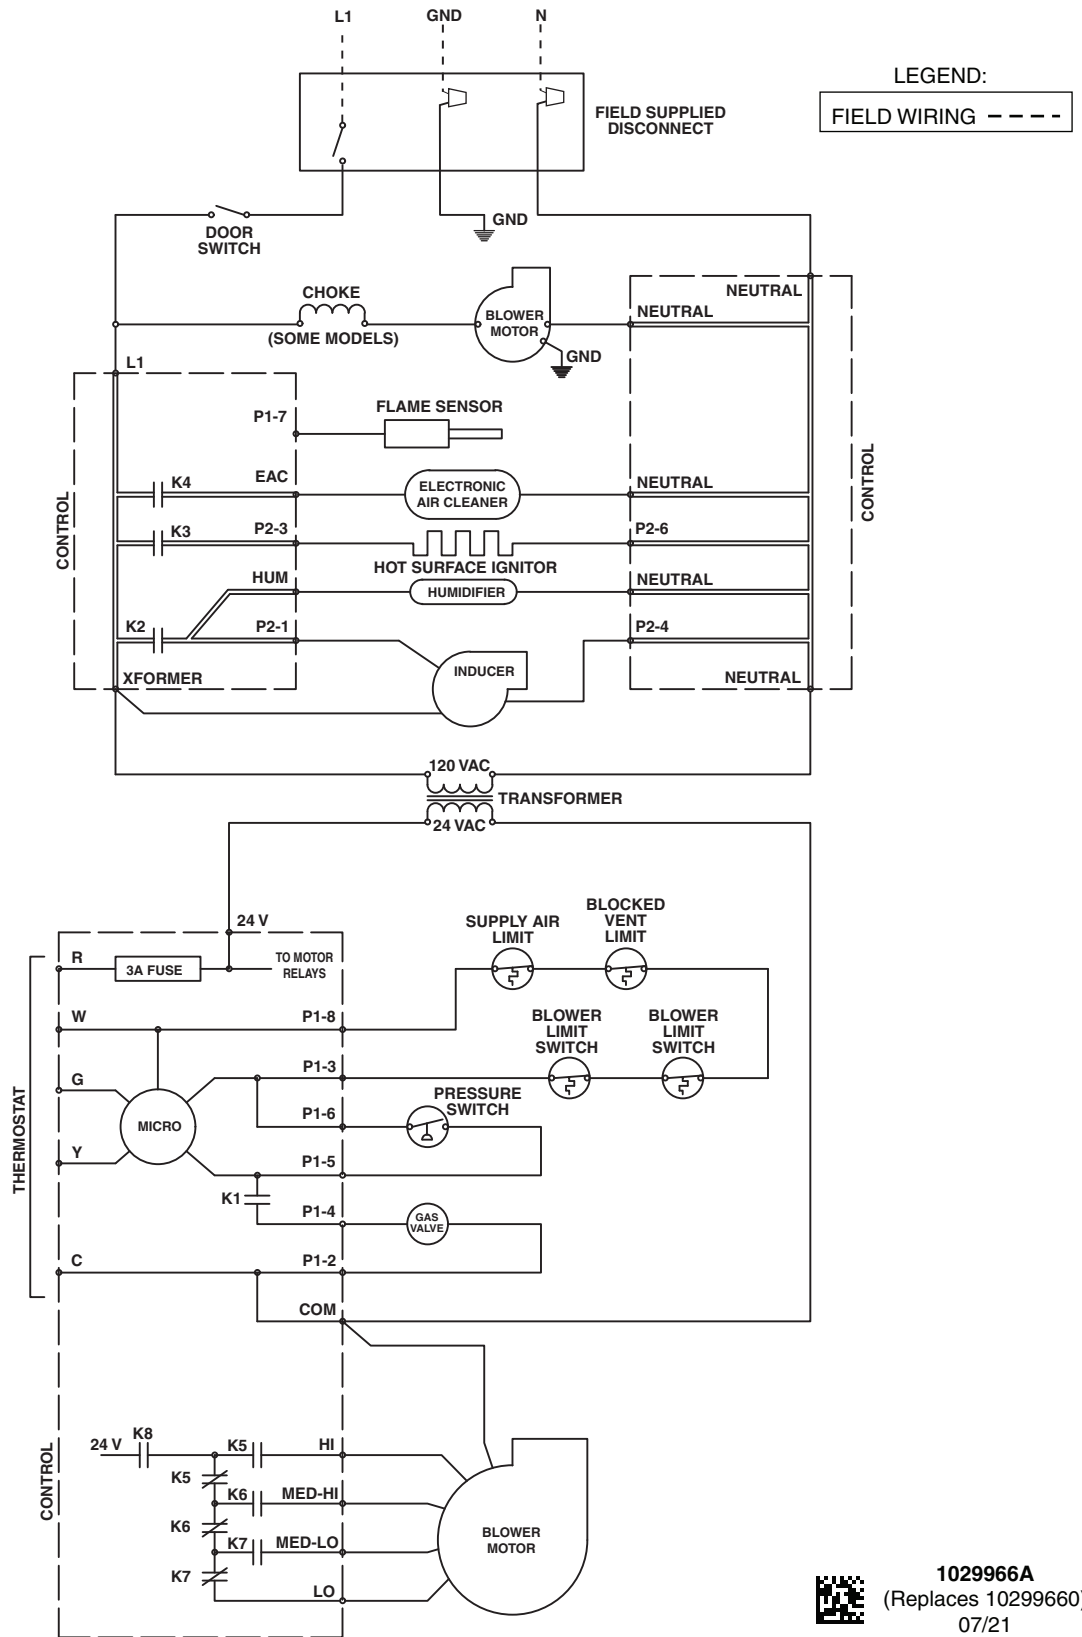

LADDER DIAGRAM

For 80% Ultra-Low NOx Series Single Stage Furnaces

120 Volt / 1 Ph. / 60 Hz.

1029966A
(Replaces 10299660)
07/21