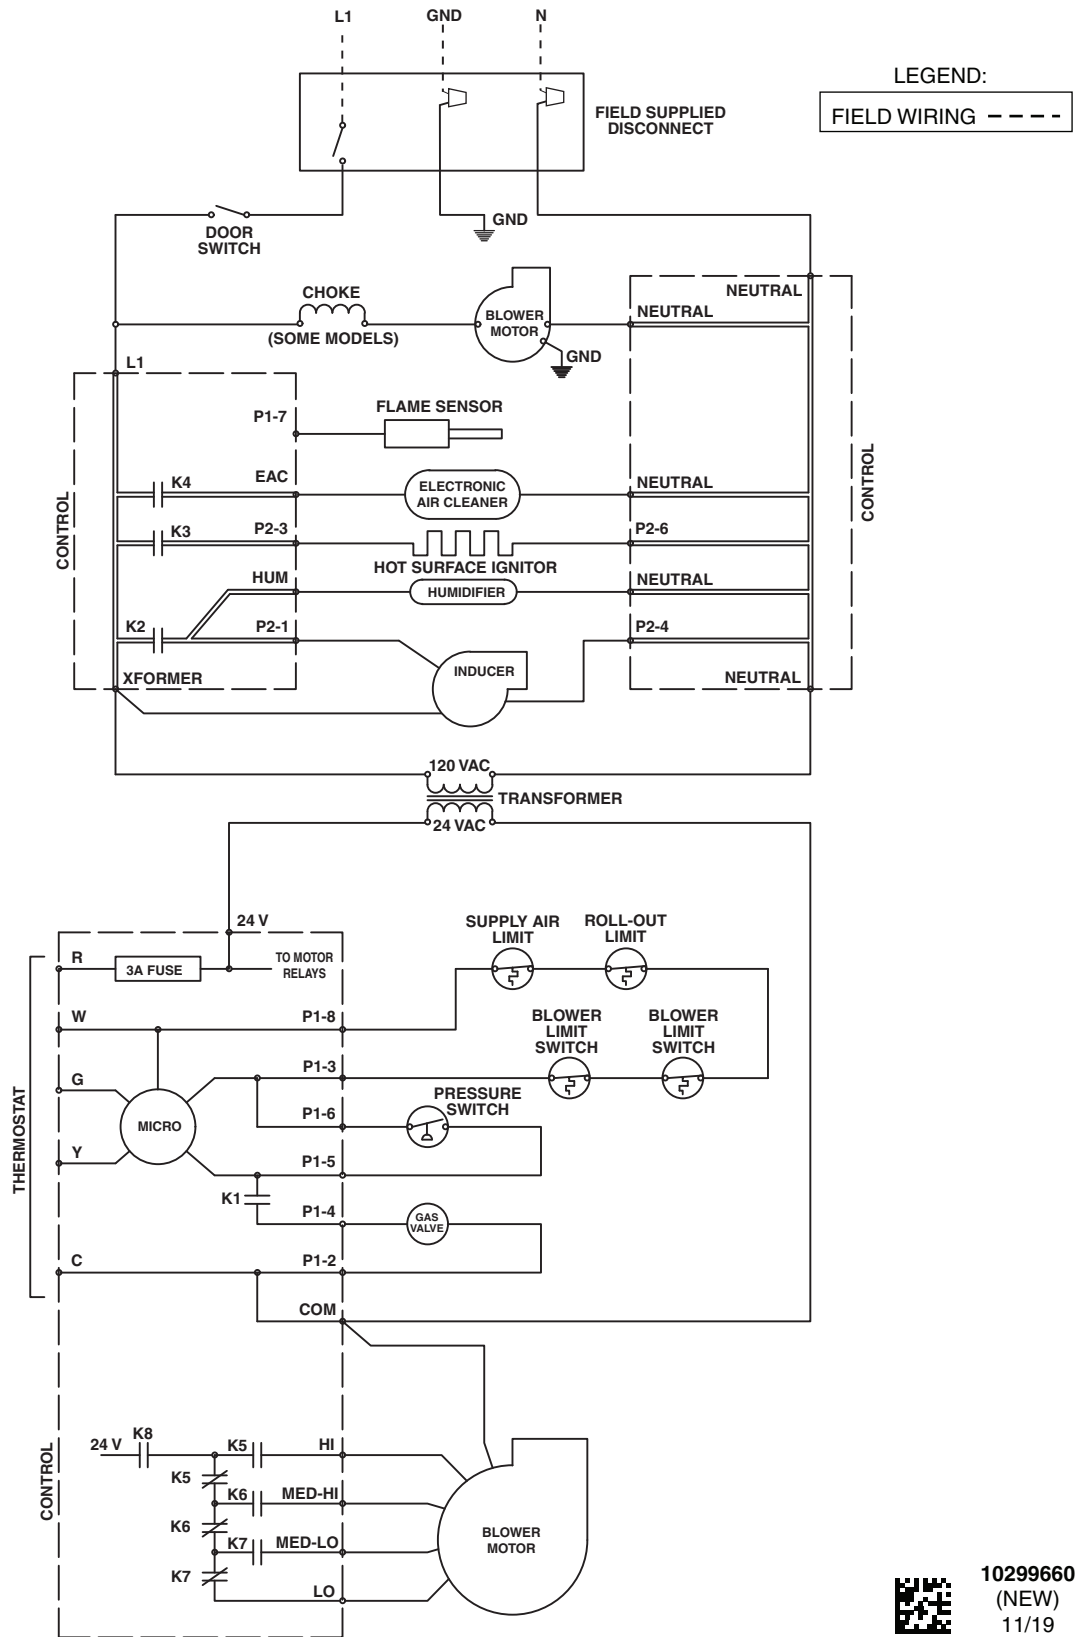

LADDER DIAGRAM

For 80% Ultra-Low NOx Series Single Stage Furnaces

120 Volt / 1 Ph. / 60 Hz.

10299660
(NEW)
11/19